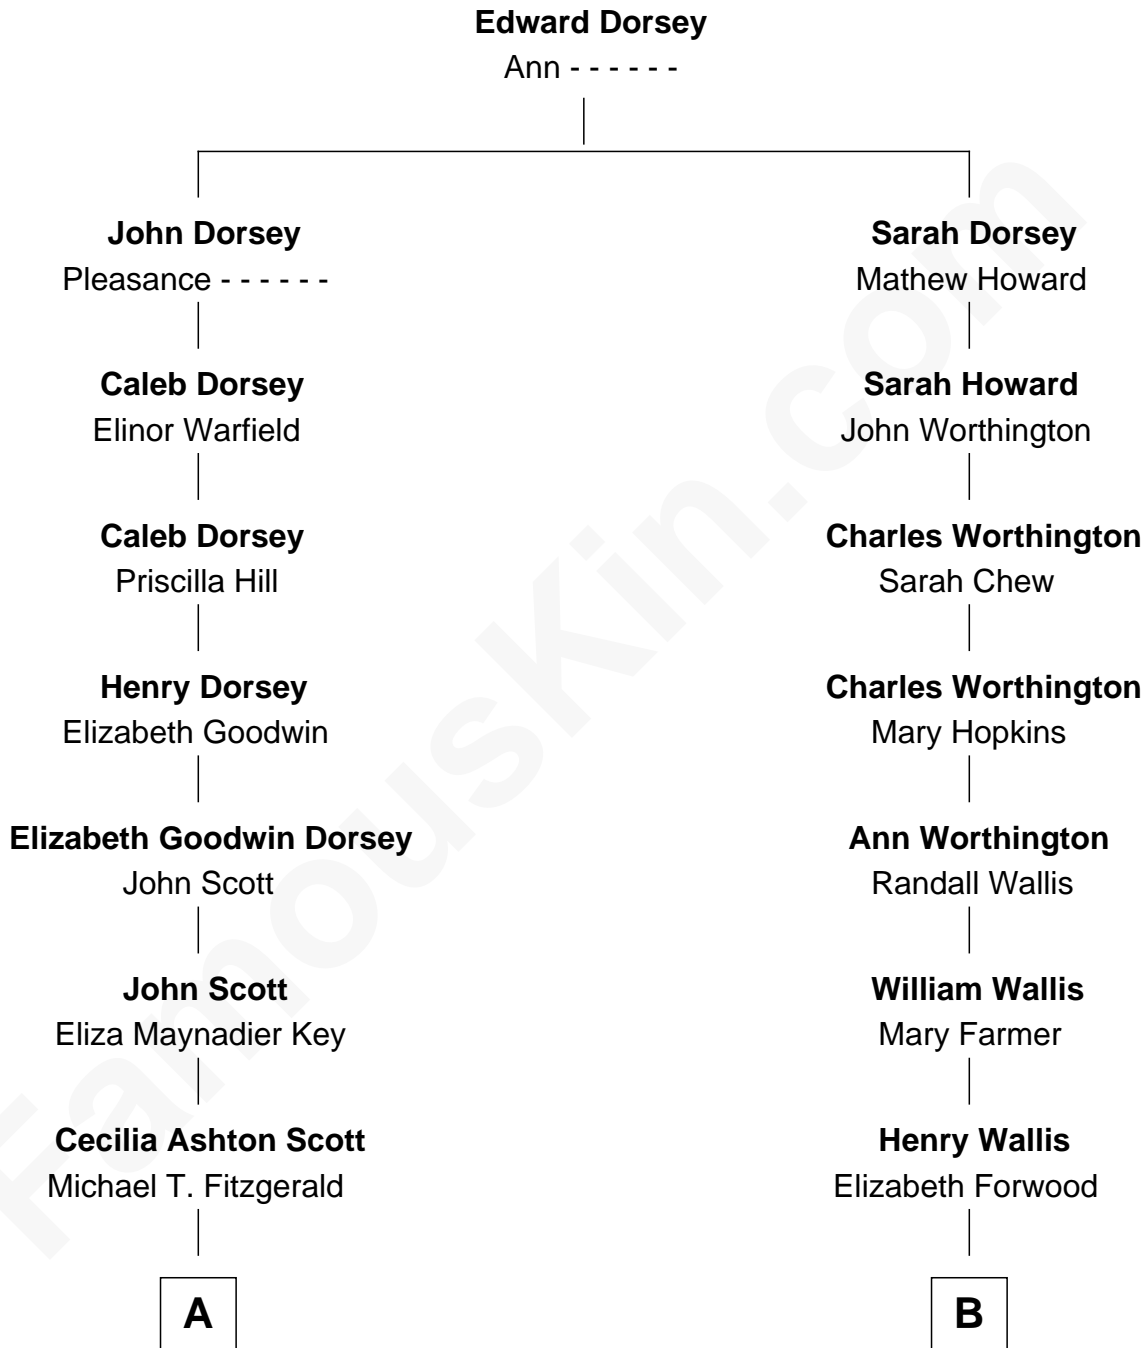

FamousKin.com Relationship Chart of

F. Scott Fitzgerald

Author of The Great Gatsby

8th cousin 3 times removed of

Cal Ripken, Jr.

Hall of Fame Major League Baseball Player

A

Edward Fitzgerald

Mary McQuillen

F. Scott Fitzgerald

Author of [The Great Gatsby](#)

B

Hannah Elizabeth Wallis

Charles Edward Gross

Charles Egbert Gross

Mary Jane Mitchell