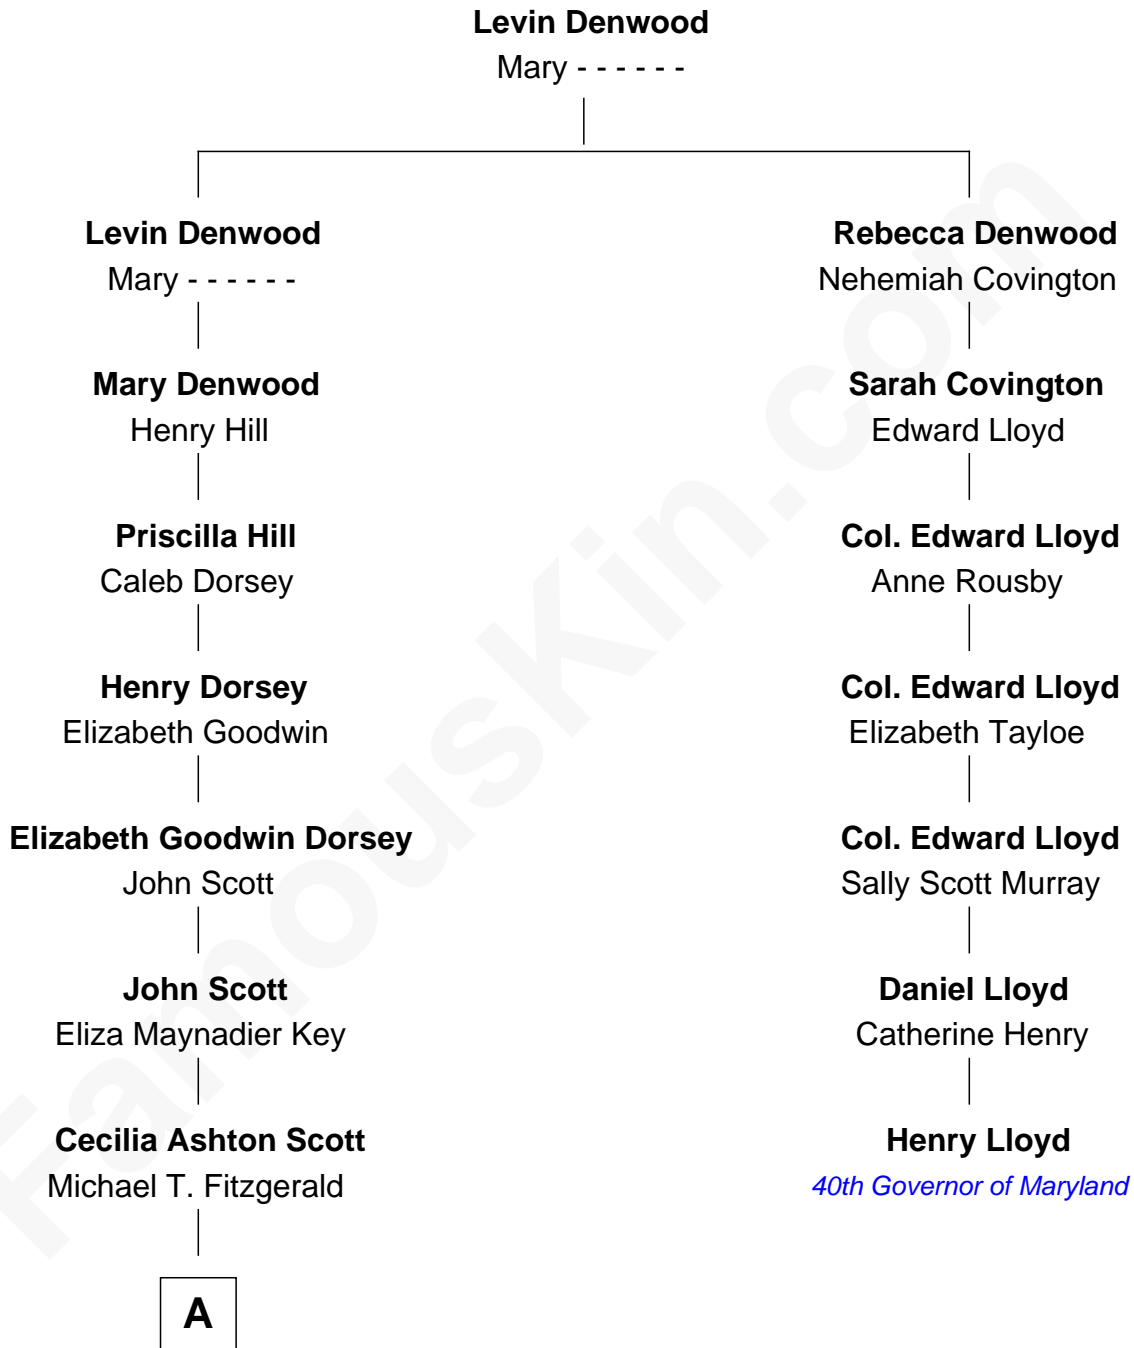

FamousKin.com Relationship Chart of

F. Scott Fitzgerald

Author of The Great Gatsby

6th cousin 2 times removed of

Henry Lloyd

40th Governor of Maryland

A

Edward Fitzgerald

Mary McQuillen

F. Scott Fitzgerald

Author of [The Great Gatsby](#)

FamousKin.com