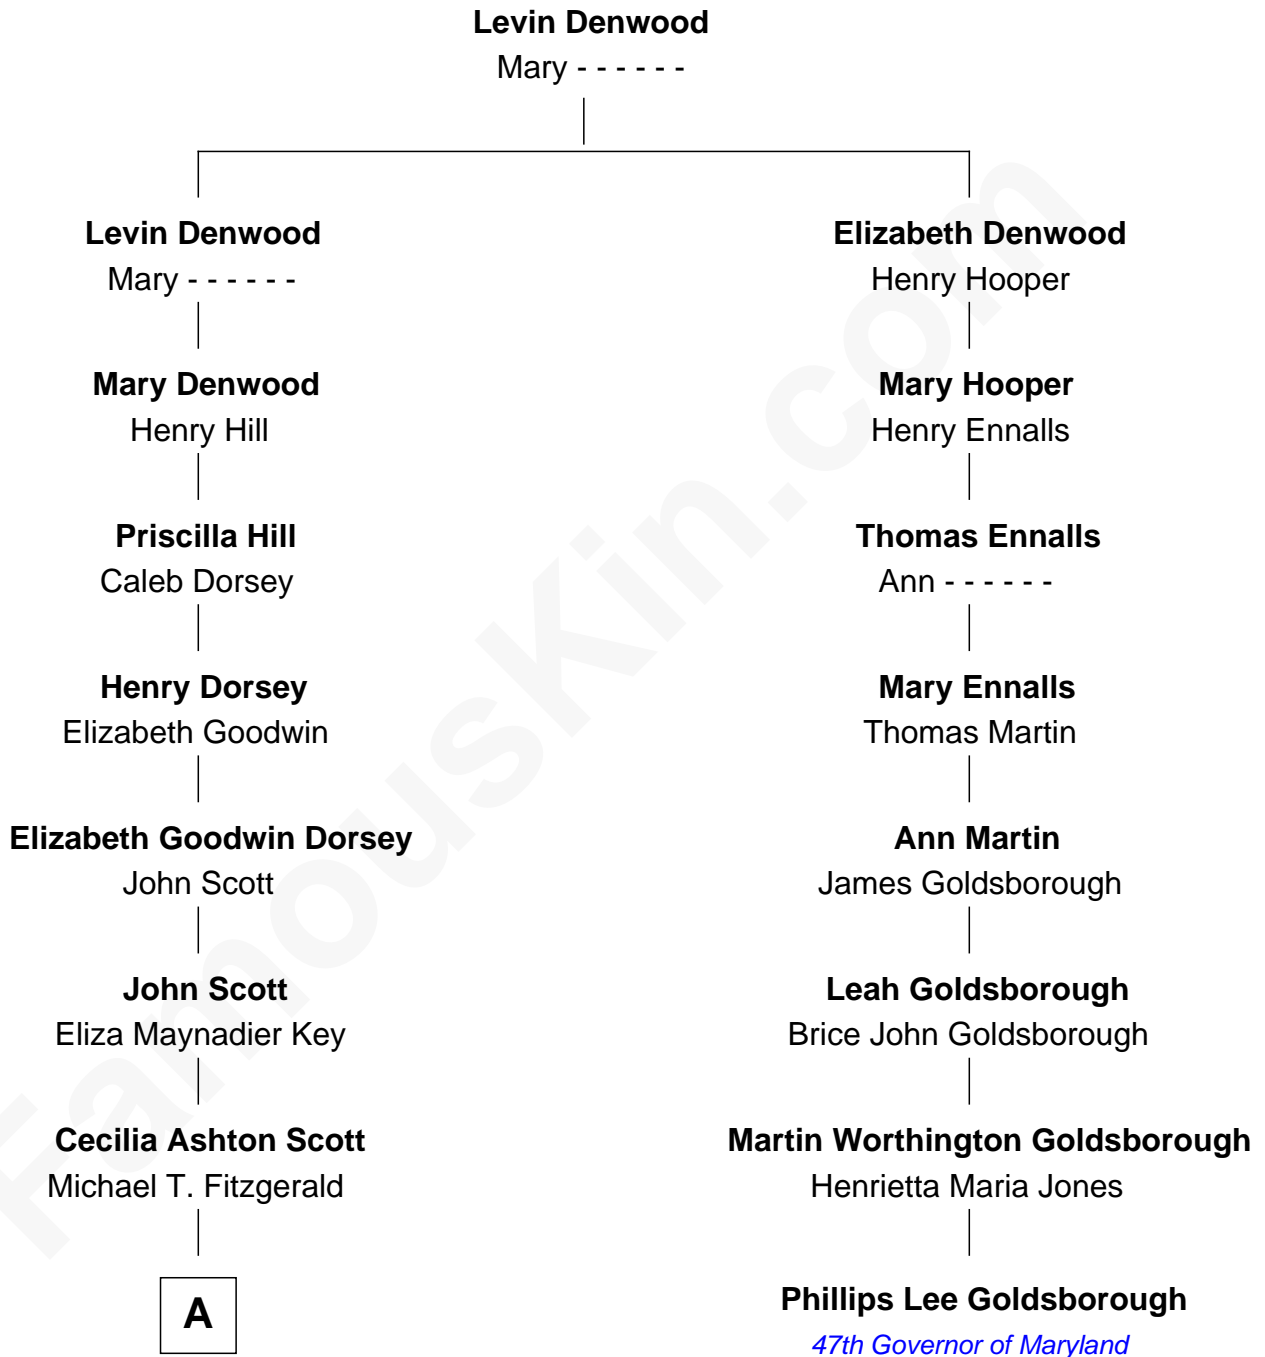

# FamousKin.com Relationship Chart of

**F. Scott Fitzgerald**

*Author of The Great Gatsby*

7th cousin 1 time removed of

**Phillips Lee Goldsborough**

*47th Governor of Maryland*

**A**

Edward Fitzgerald

Mary McQuillen

**F. Scott Fitzgerald**

*Author of [The Great Gatsby](#)*

FamousKin.com