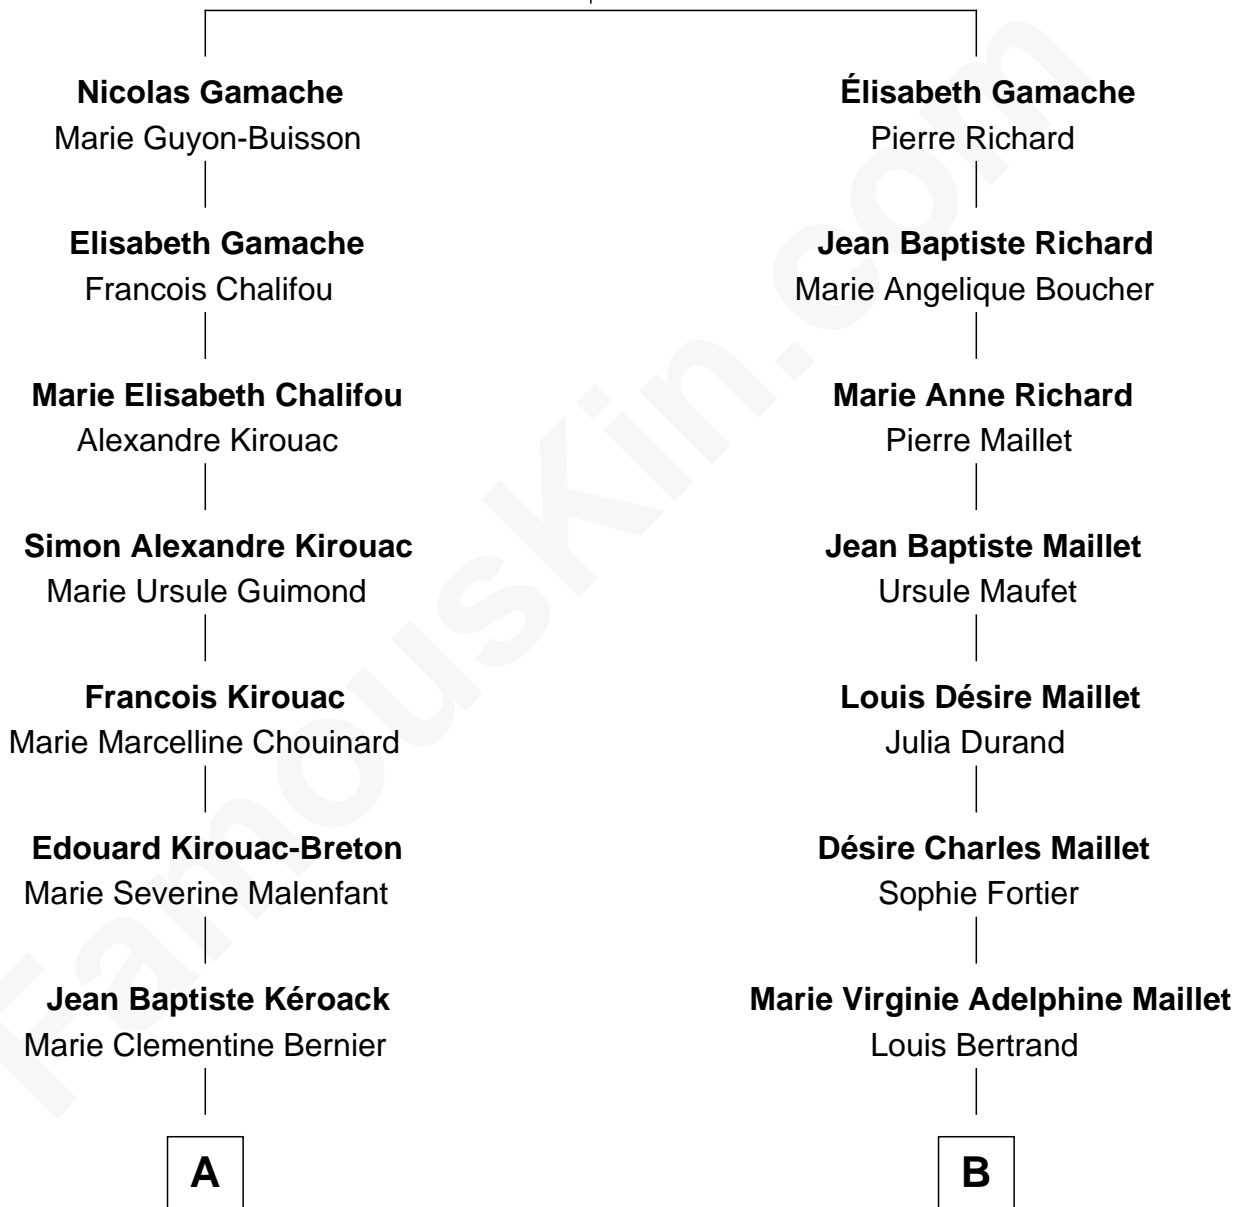

# FamousKin.com Relationship Chart of

**Jack Kerouac**

*American Novelist and Poet*

8th cousin 2 times removed of

**Angelina Jolie**

*Movie Actress*

**Nicholas Gamache**  
Élisabeth Ursule Cloutier

**A**

**Léo Alcide Kéroack**  
Marie Adeline Gabrielle Lévesque

**Jack Kerouac**  
*American Novelist and Poet*

**B**

**George Bertrand**  
Marie Louise Angelina Leduc

**Rolland Francis Bertrand**  
Lois June Gouwens