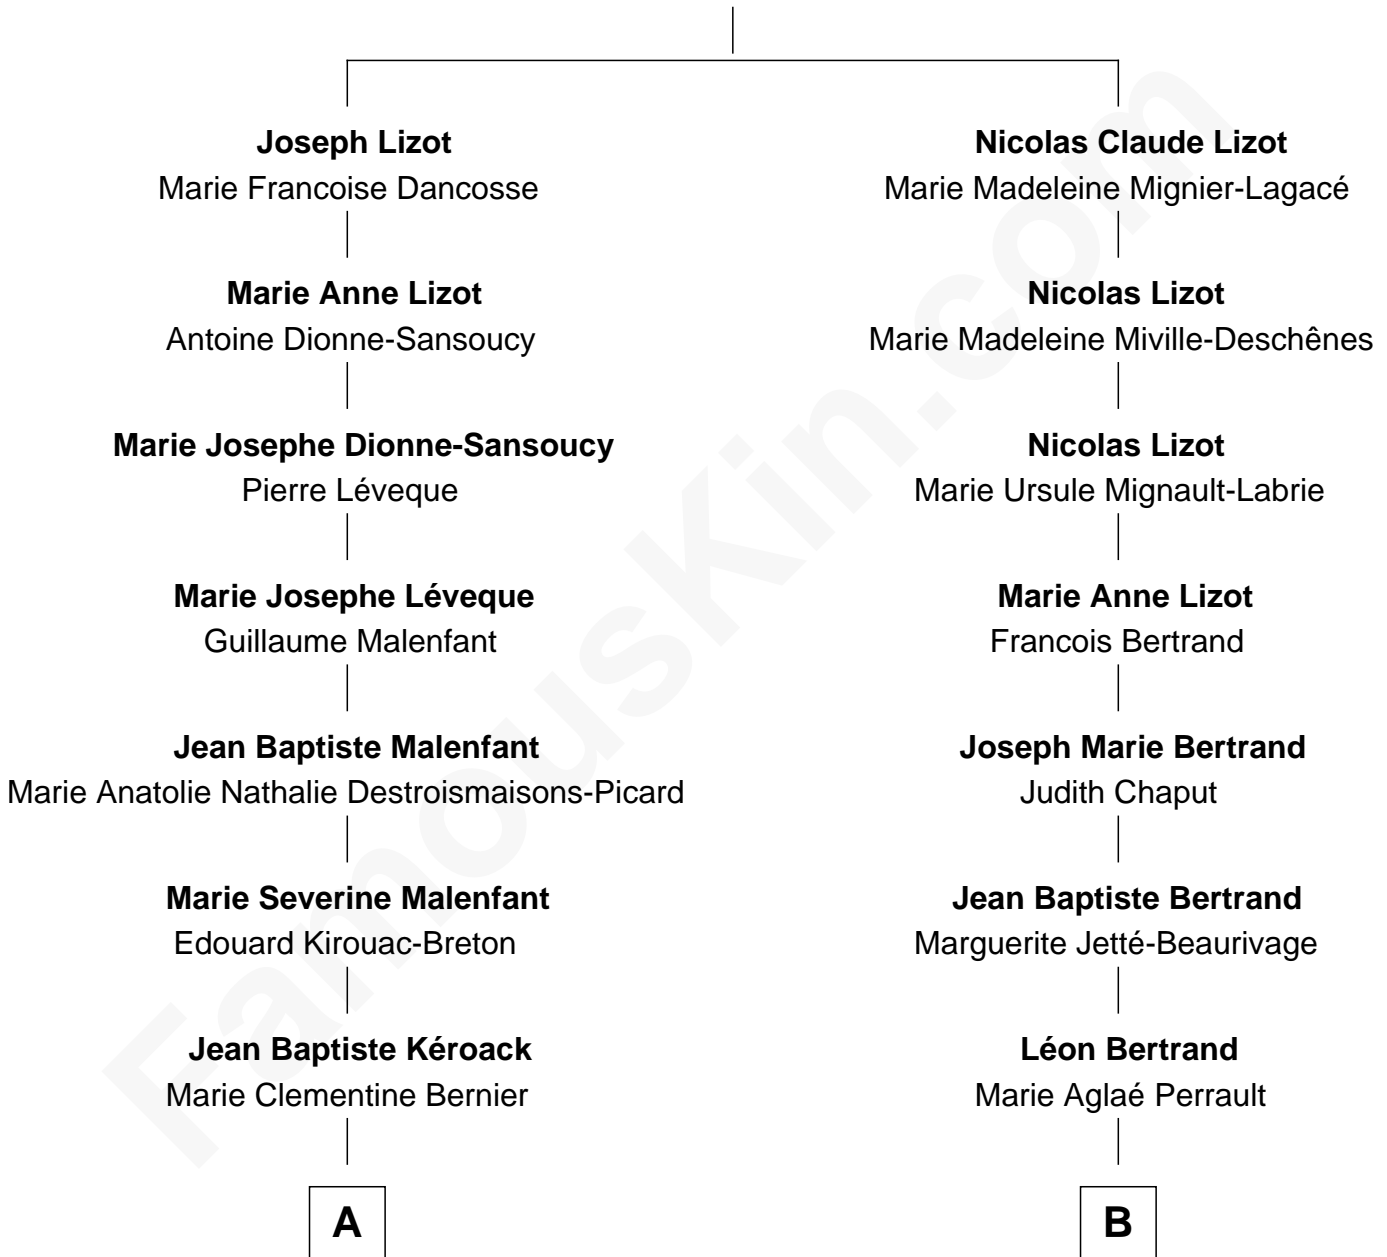

FamousKin.com Relationship Chart of

Jack Kerouac

American Novelist and Poet

8th cousin 3 times removed of

Angelina Jolie

Movie Actress

Guillaume Lizot

Anne Pelletier

A

Léo Alcide Kéroack
Marie Adeline Gabrielle Lévesque

Jack Kerouac
American Novelist and Poet

B

Louis Bertrand
Marie Virginie Adeline Maillet

George Bertrand
Marie Louise Angelina Leduc

Rolland Francis Bertrand
Lois June Gouwens