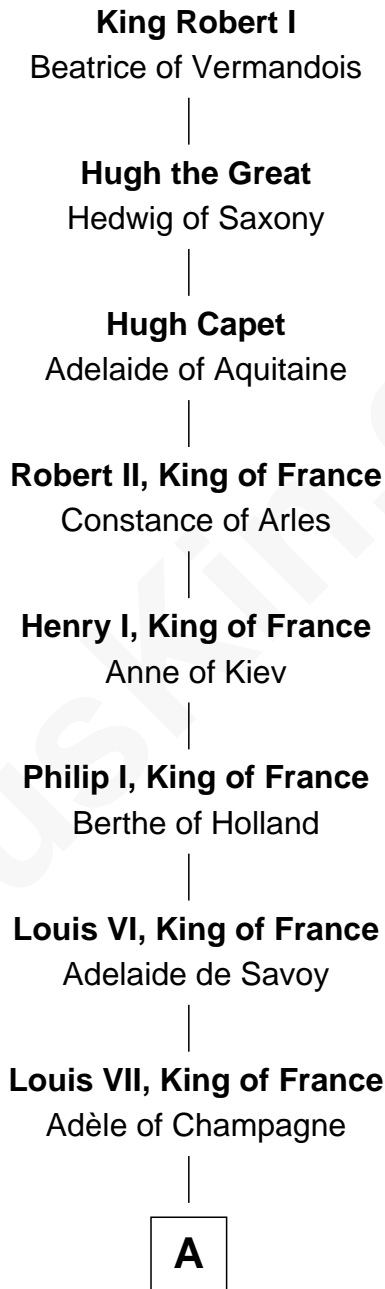

# FamousKin.com Relationship Chart of

**Jack Kerouac**

*American Novelist and Poet*

**31st Great-grandson of**

**King Robert I**

*King of France*

**A**

**Philip II Auguste, King of France**

Guy I LeBouteiller

**Guy II LeBouteiller**

Isabeau Morhier

**B**

**B**

**Jean LeBouteiller**

Marie de Venois

**Bénigne LeBouteiller**