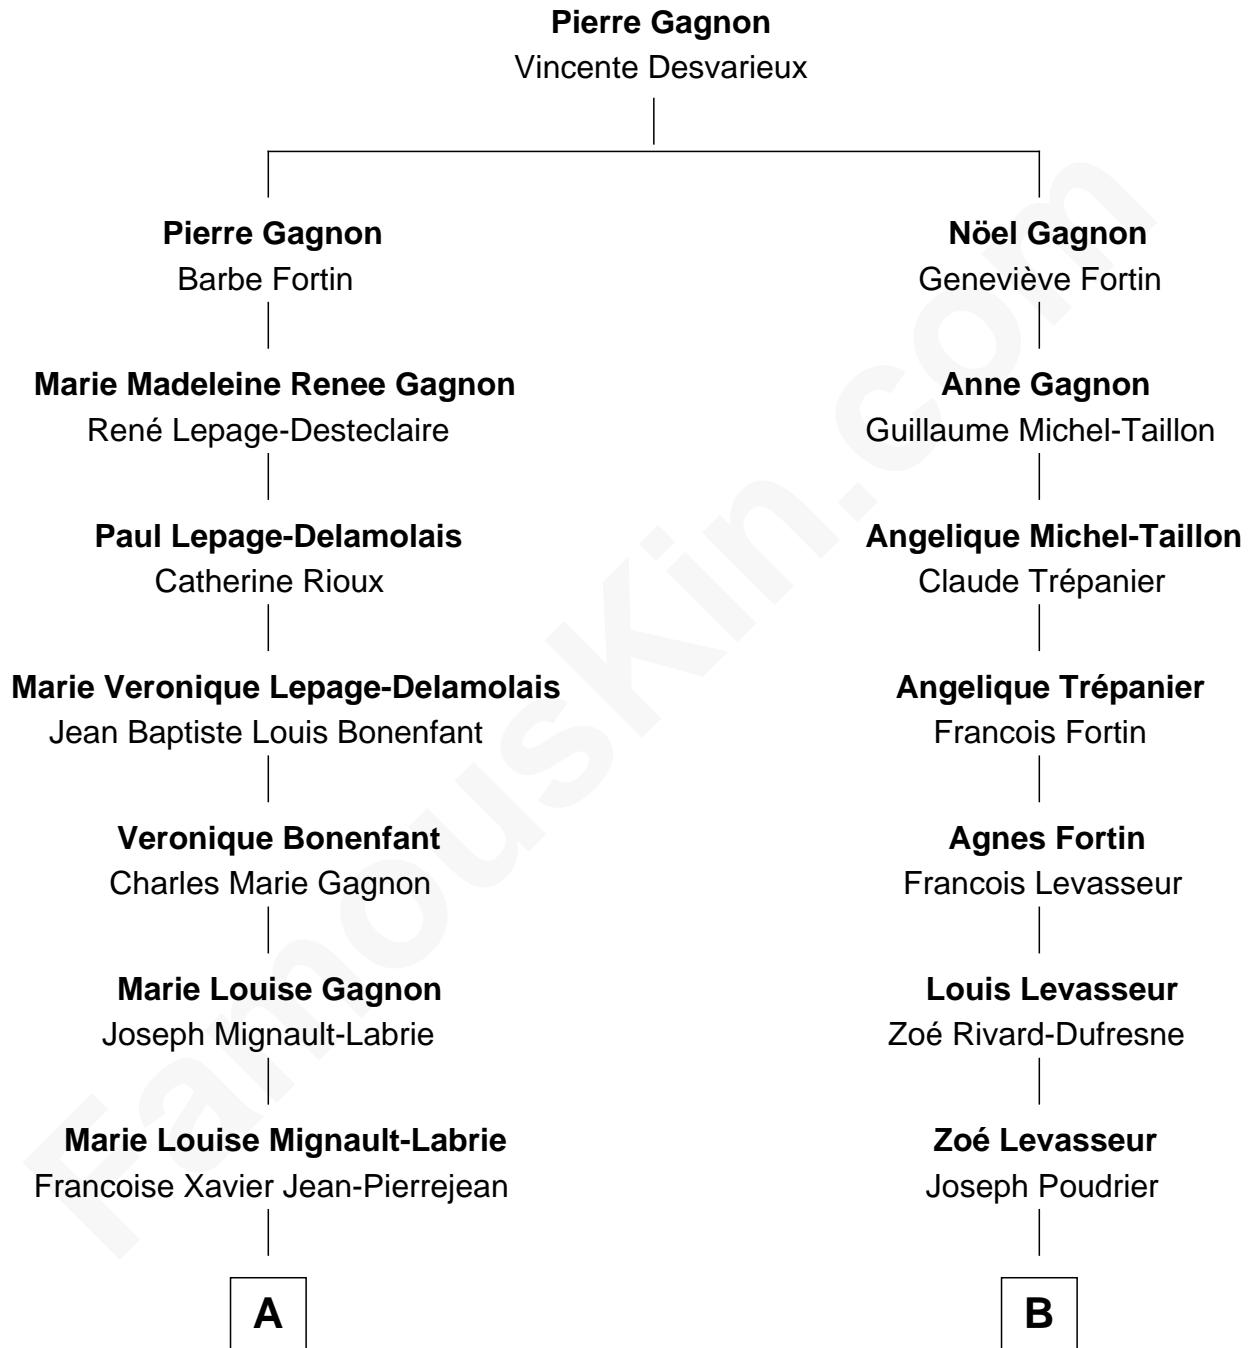

# FamousKin.com Relationship Chart of

**Jack Kerouac**

*American Novelist and Poet*

10th cousin 2 times removed of

**Meghan Trainor**

*Singer and Songwriter*

**A**

**Francois Xavier Jean**  
Marie Louise Beaulieu

**Marie Josephine Jean**  
Louis Lévesque

**Marie Adeline Gabrielle Lévesque**  
Léo Alcide Kéroack

**Jack Kerouac**  
*American Novelist and Poet*

**B**

**Joseph Louis Poudrier**  
Alphonsine - - - - -

**Elzear Joseph Poudrier**  
Corina A. Raymond