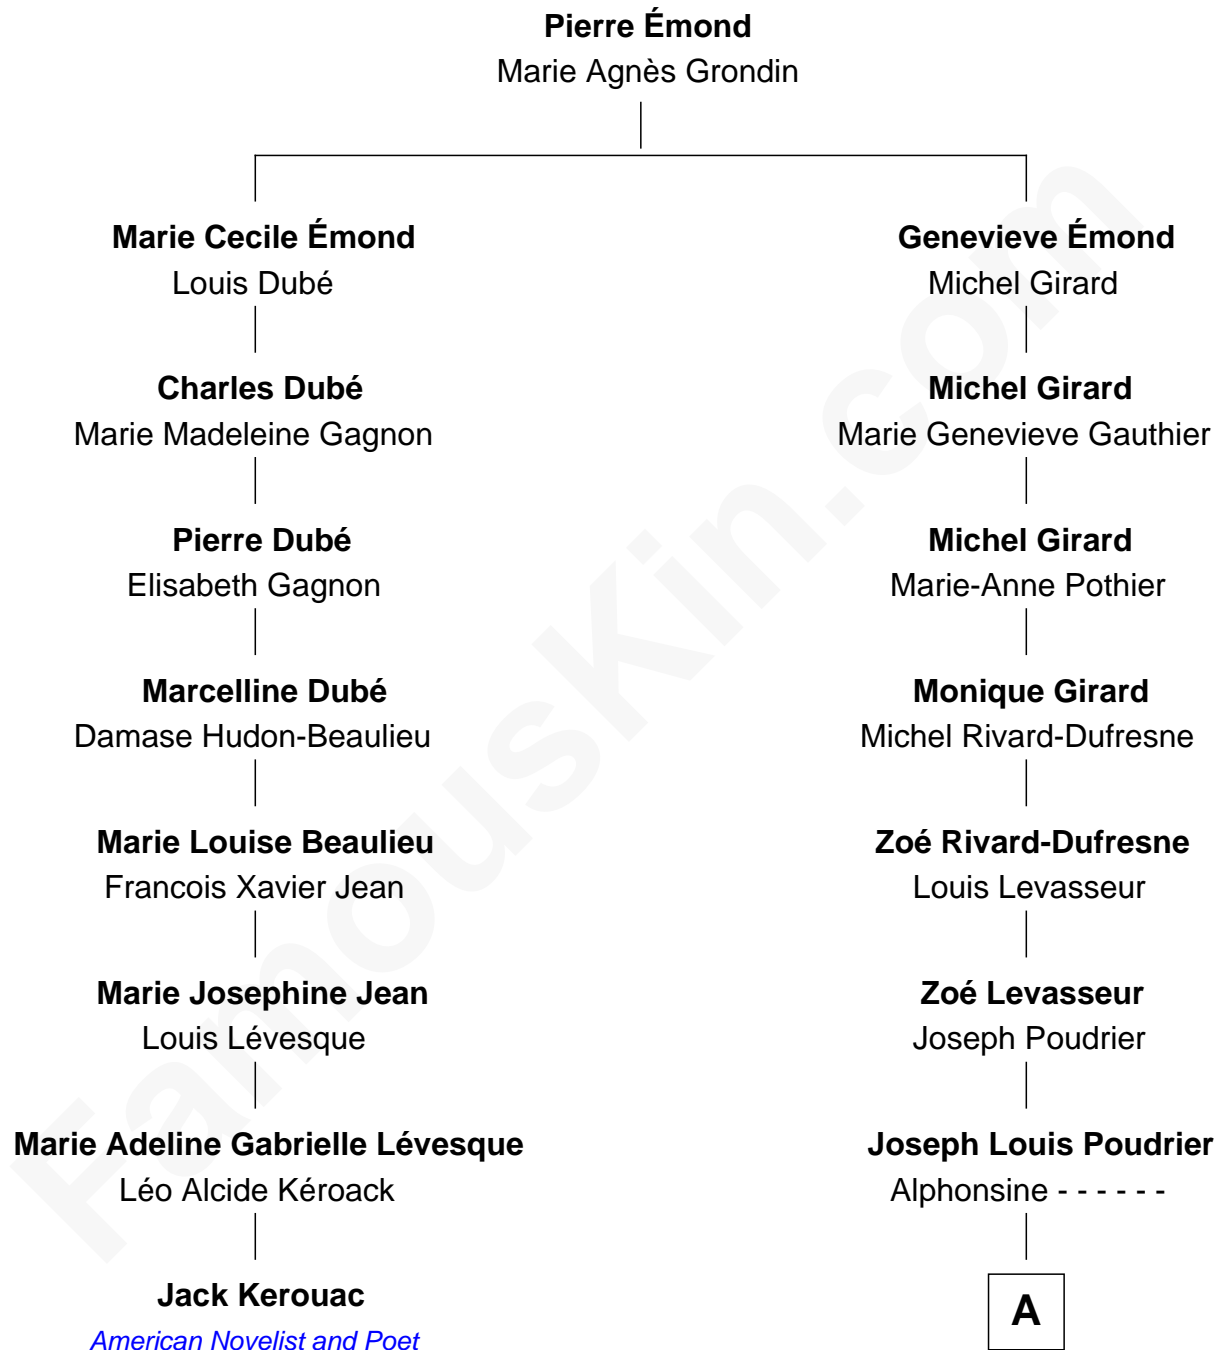

# FamousKin.com Relationship Chart of

**Jack Kerouac**

*American Novelist and Poet*

7th cousin 2 times removed of

**Bob LaPalm**

*Band Member of Wildweeds and Clean Living*

**A**

|  
**Elzear Joseph Poudrier**

Corina A. Raymond

|  
**Jeannette E. Poudrier**

Joseph Lawrence LaPalm

|  
**Bob LaPalm**

*Musician*

FamousKin.com