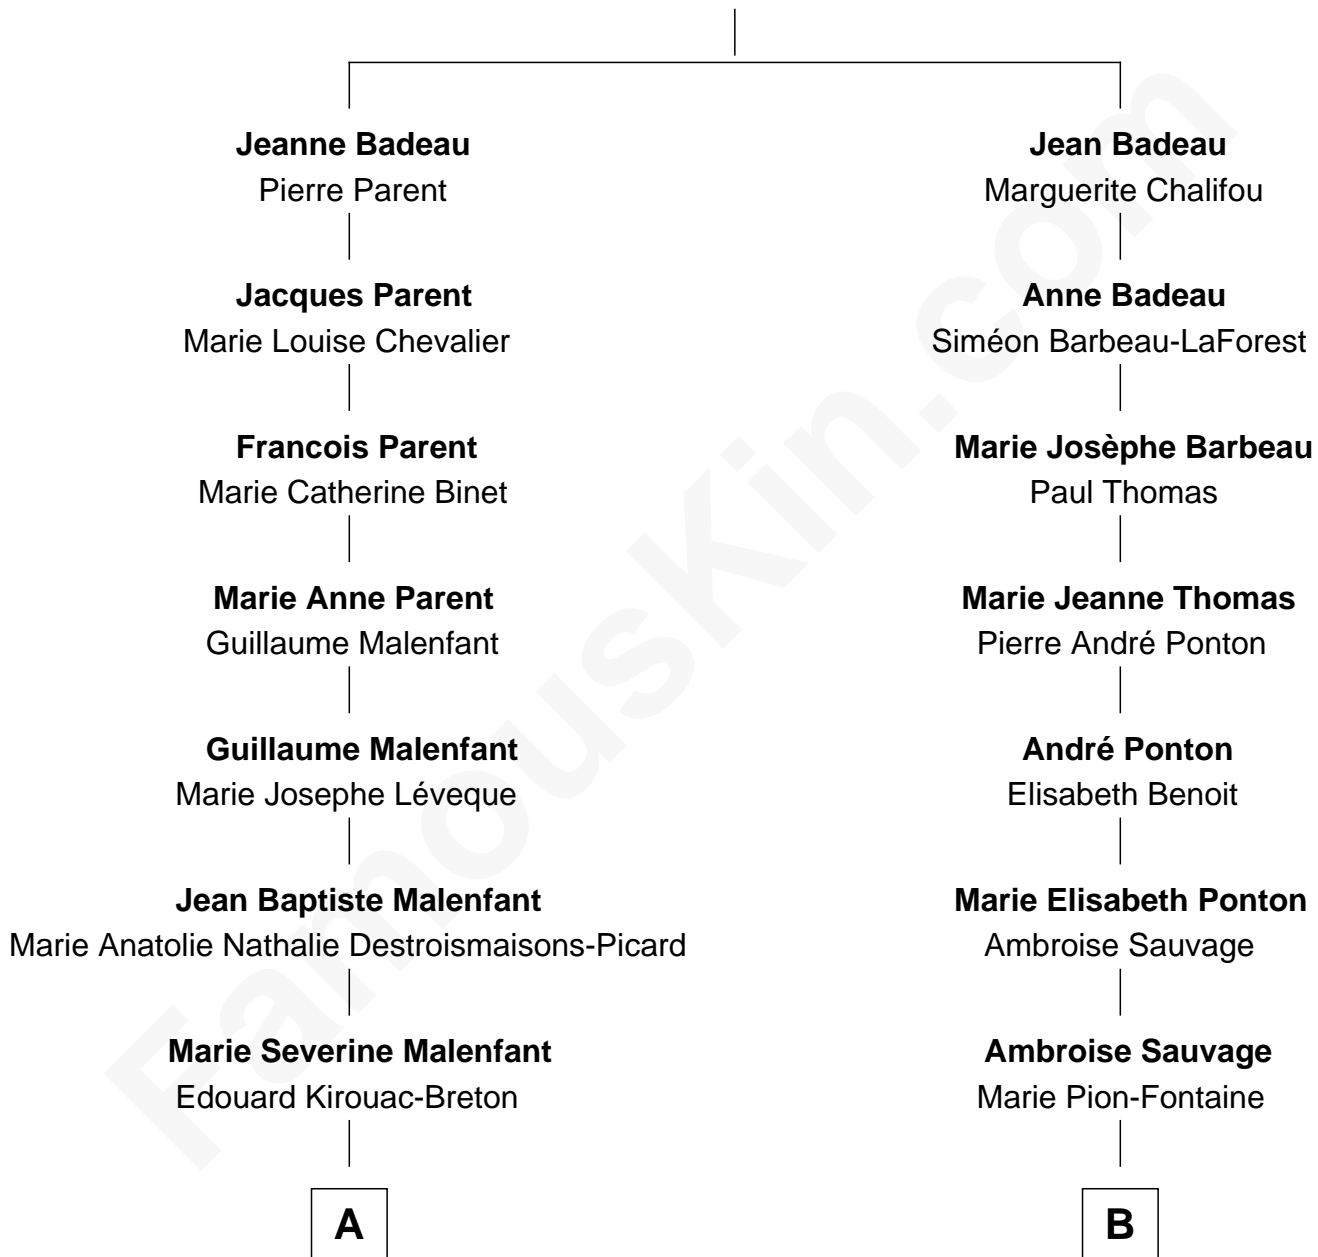

FamousKin.com Relationship Chart of

Jack Kerouac

American Novelist and Poet

9th cousin 2 times removed of

Kelsey Grammer

TV and Movie Actor

Jacques Badeau

Anne Ardouin

A

Jean Baptiste Kéroack
Marie Clementine Bernier

Léo Alcide Kéroack
Marie Adeline Gabrielle Lévesque

Jack Kerouac
American Novelist and Poet

B

Ambrose Benjamin Savage
Emma J. Combs

Cora May Savage
William Stockton Cranmer

Gordon Savage Cranmer
Evangeline Lucile Dimmick

Sally Cranmer
Frank Allen Grammer

Kelsey Grammer
TV and Movie Actor