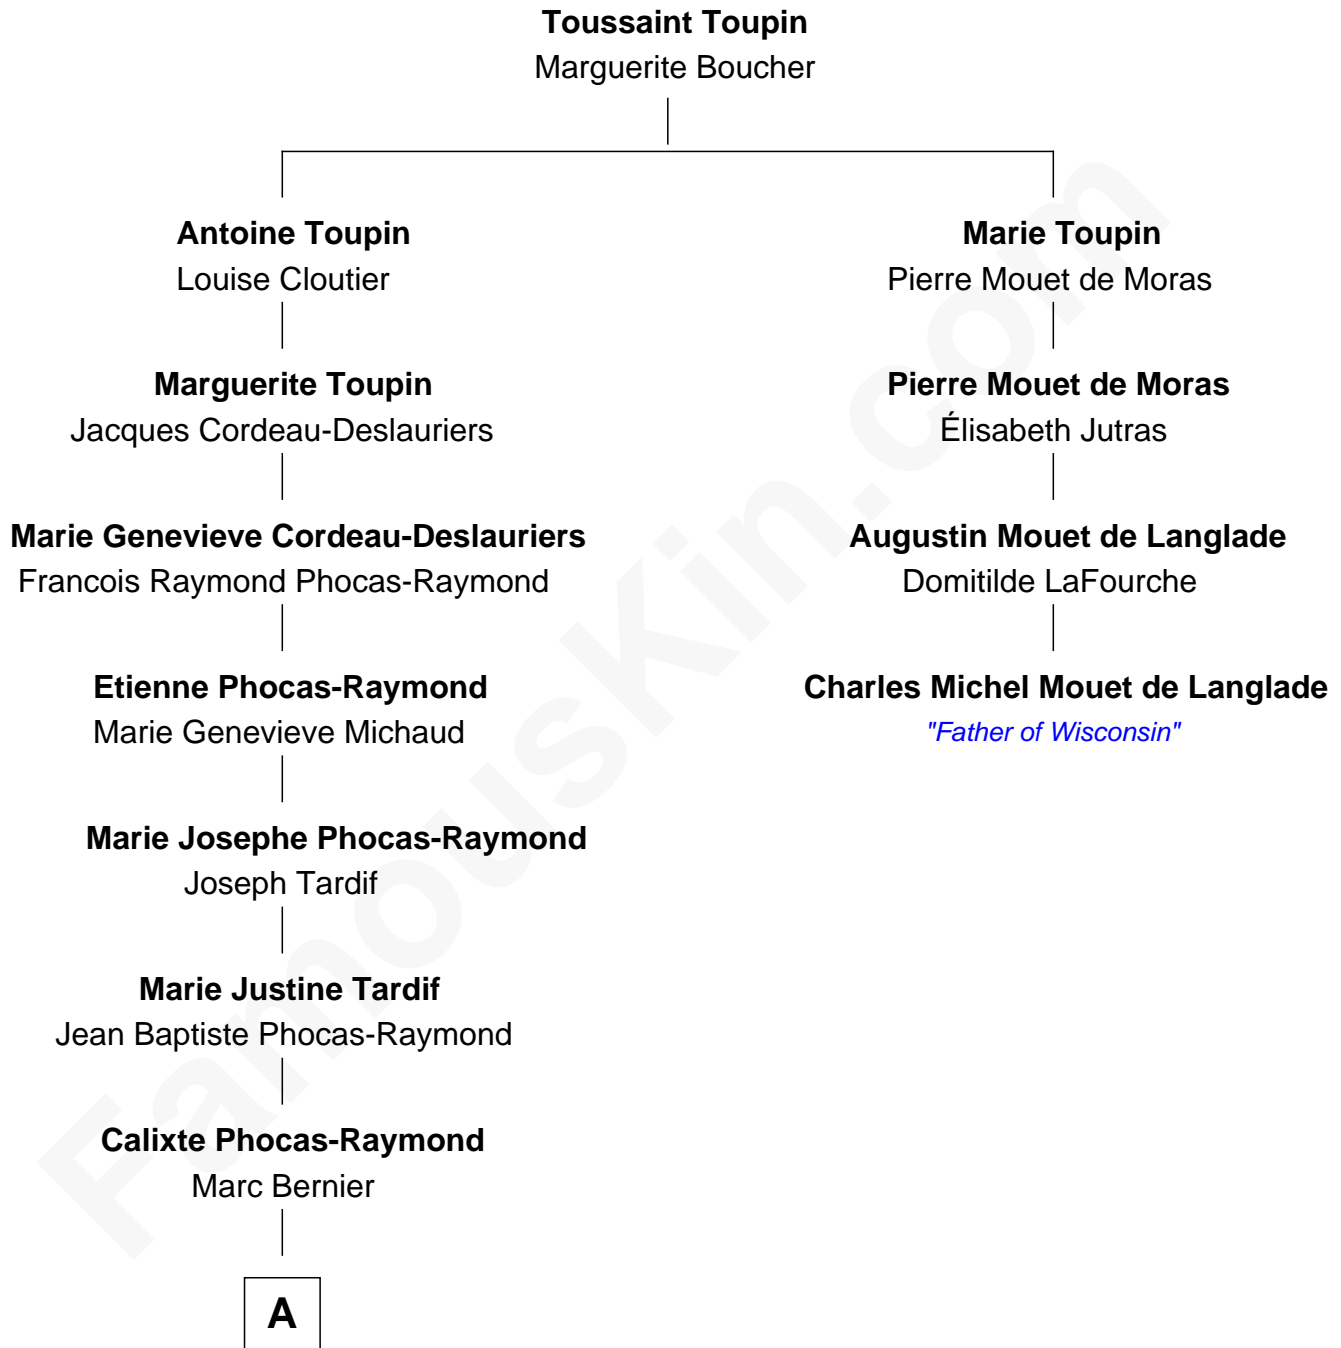

# FamousKin.com Relationship Chart of

**Jack Kerouac**

*American Novelist and Poet*

3rd cousin 6 times removed of

**Charles Michel Mouet de Langlade**

*"Father of Wisconsin"*

**A**

—  
**Marie Clementine Bernier**

Jean Baptiste Kéroack

—  
**Léo Alcide Kéroack**

Marie Adeline Gabrielle Lévesque

—  
**Jack Kerouac**

*American Novelist and Poet*

FamousKin.com