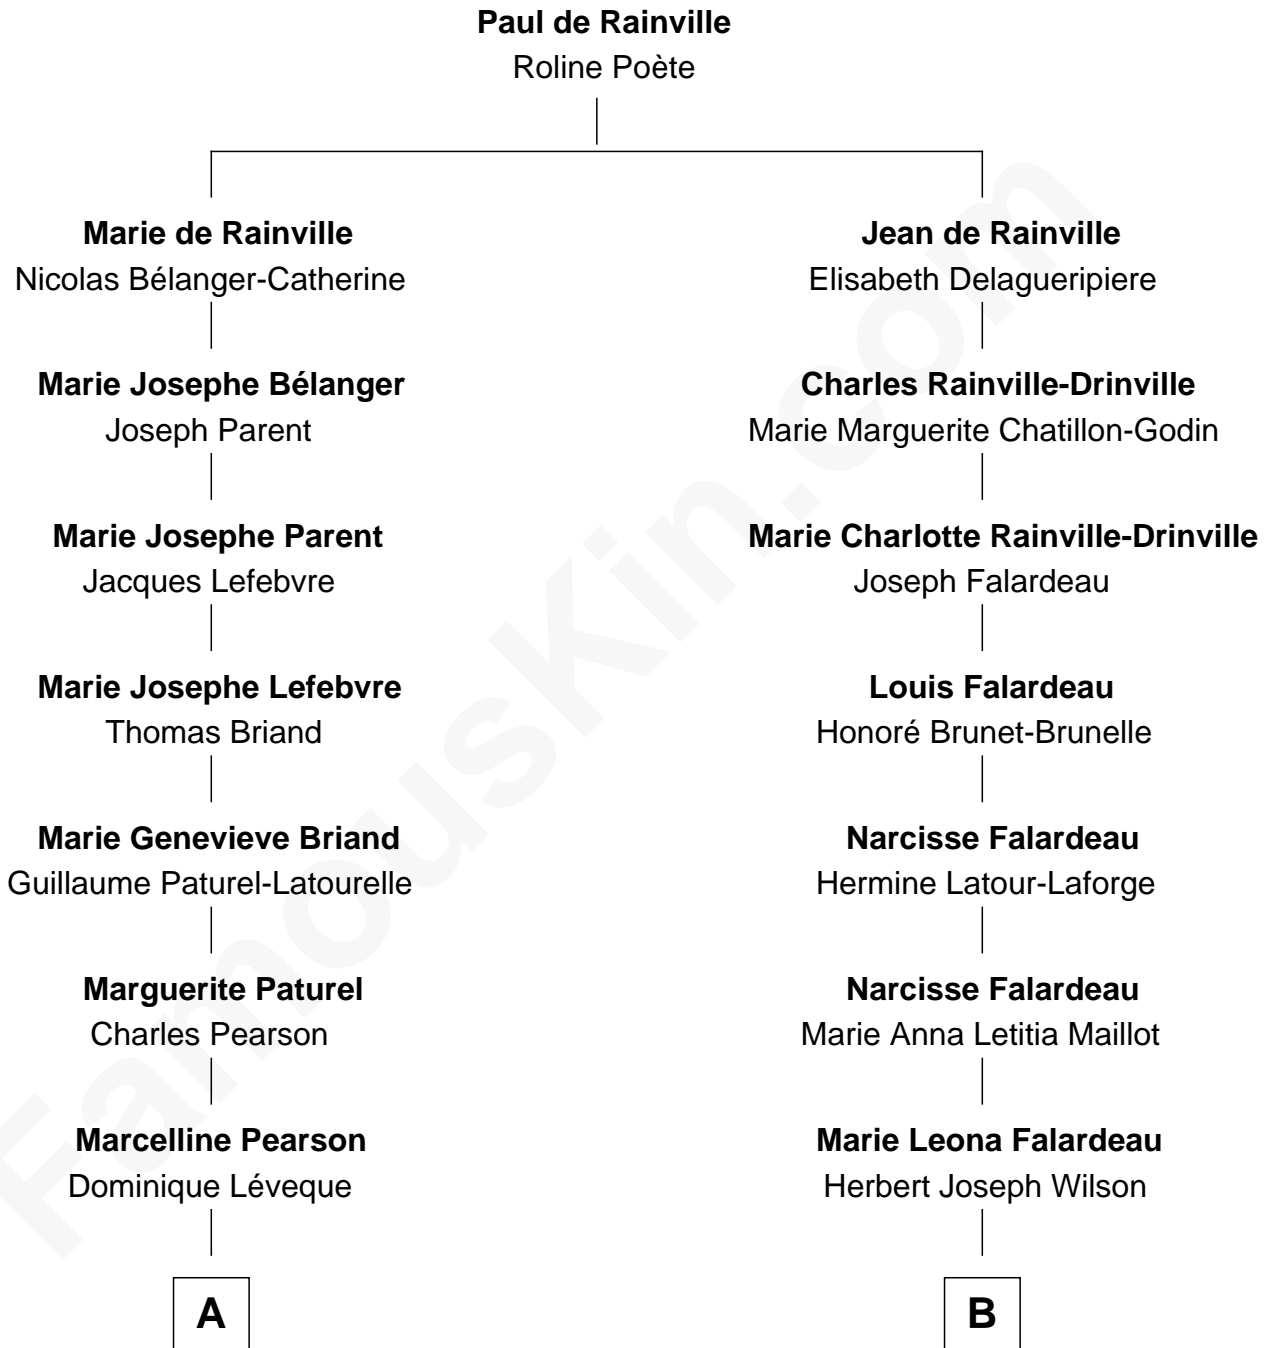

# FamousKin.com Relationship Chart of

**Jack Kerouac**

*American Novelist and Poet*

8th cousin 2 times removed of

**Shemar Moore**

*TV and Movie Actor*

**A**

**Pierre Léveque**  
Marie Adeline Guy

**Louis Lévesque**  
Marie Josephine Jean

**Marie Adeline Gabrielle Lévesque**  
Léo Alcide Kéroack

**Jack Kerouac**  
*American Novelist and Poet*

**B**

**Marilyn J. Wilson**  
Franklin Sherrod Moore

**Shemar Moore**  
*TV and Movie Actor*