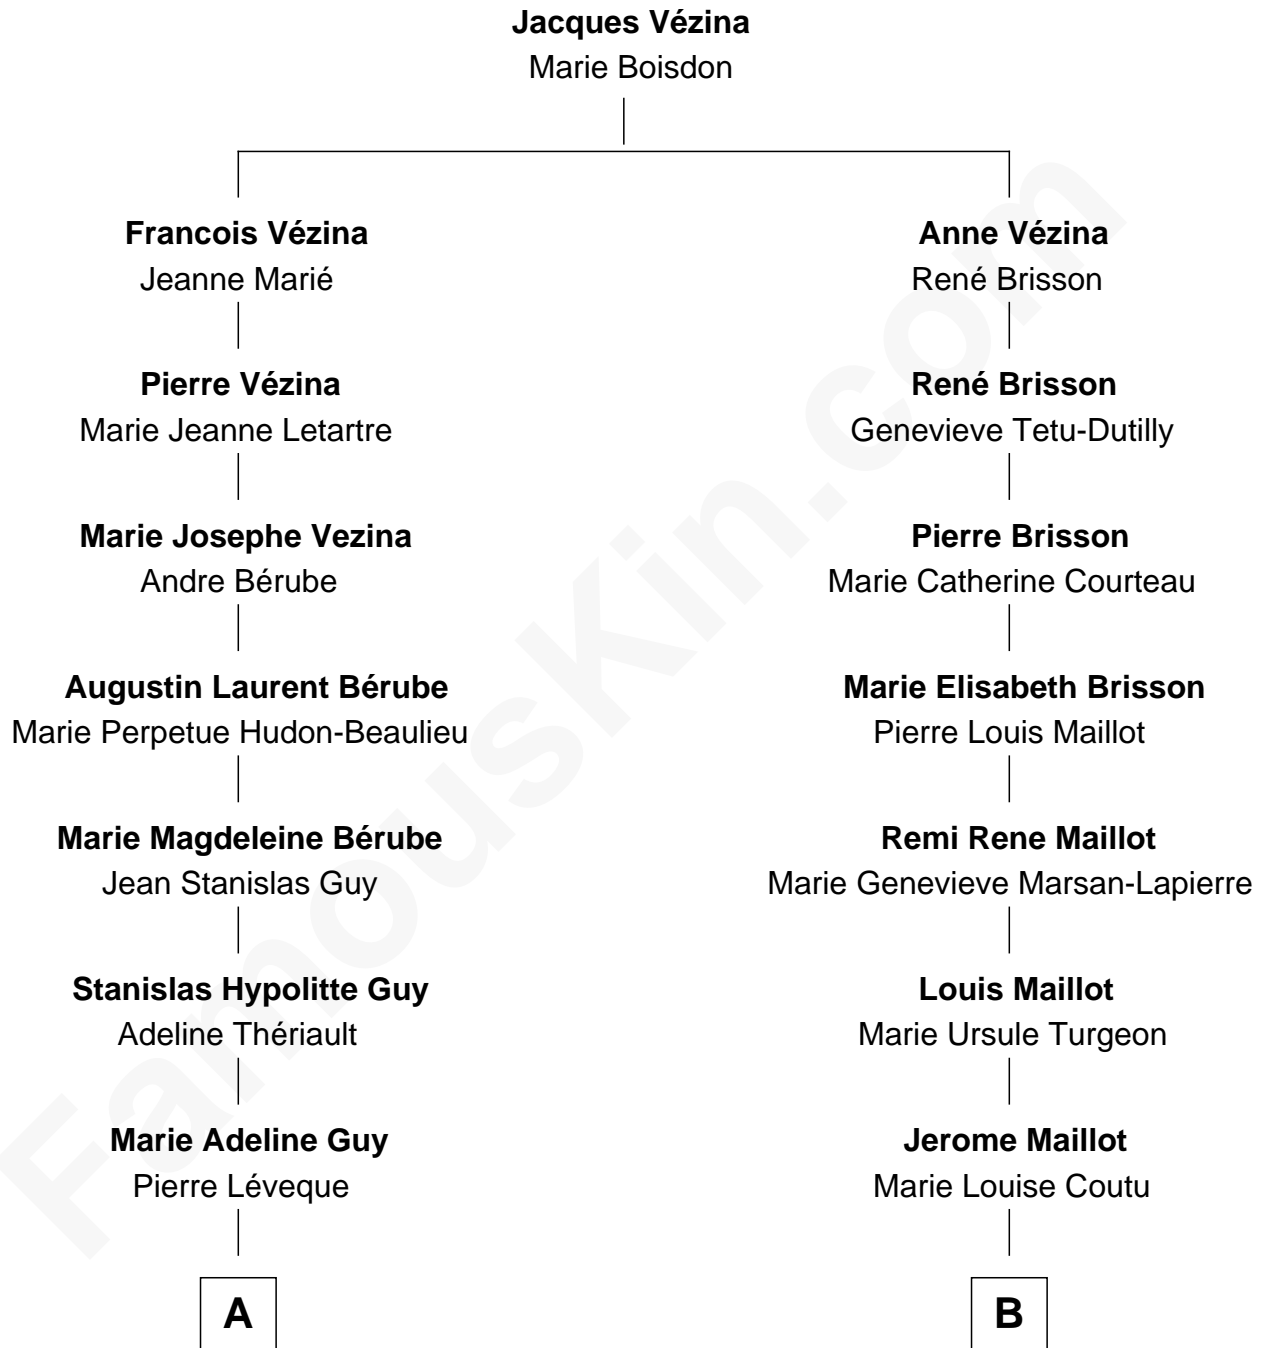

# FamousKin.com Relationship Chart of

**Jack Kerouac**

*American Novelist and Poet*

9th cousin 1 time removed of

**Shemar Moore**

*TV and Movie Actor*

**A**

**Louis Lévesque**  
Marie Josephine Jean

**Marie Adeline Gabrielle Lévesque**  
Léo Alcide Kéroack

**Jack Kerouac**  
*American Novelist and Poet*

**B**

**Marie Anna Letitia Maillot**  
Narcisse Falardeau

**Marie Leona Falardeau**  
Herbert Joseph Wilson

**Marilyn J. Wilson**  
Franklin Sherrod Moore

**Shemar Moore**  
*TV and Movie Actor*