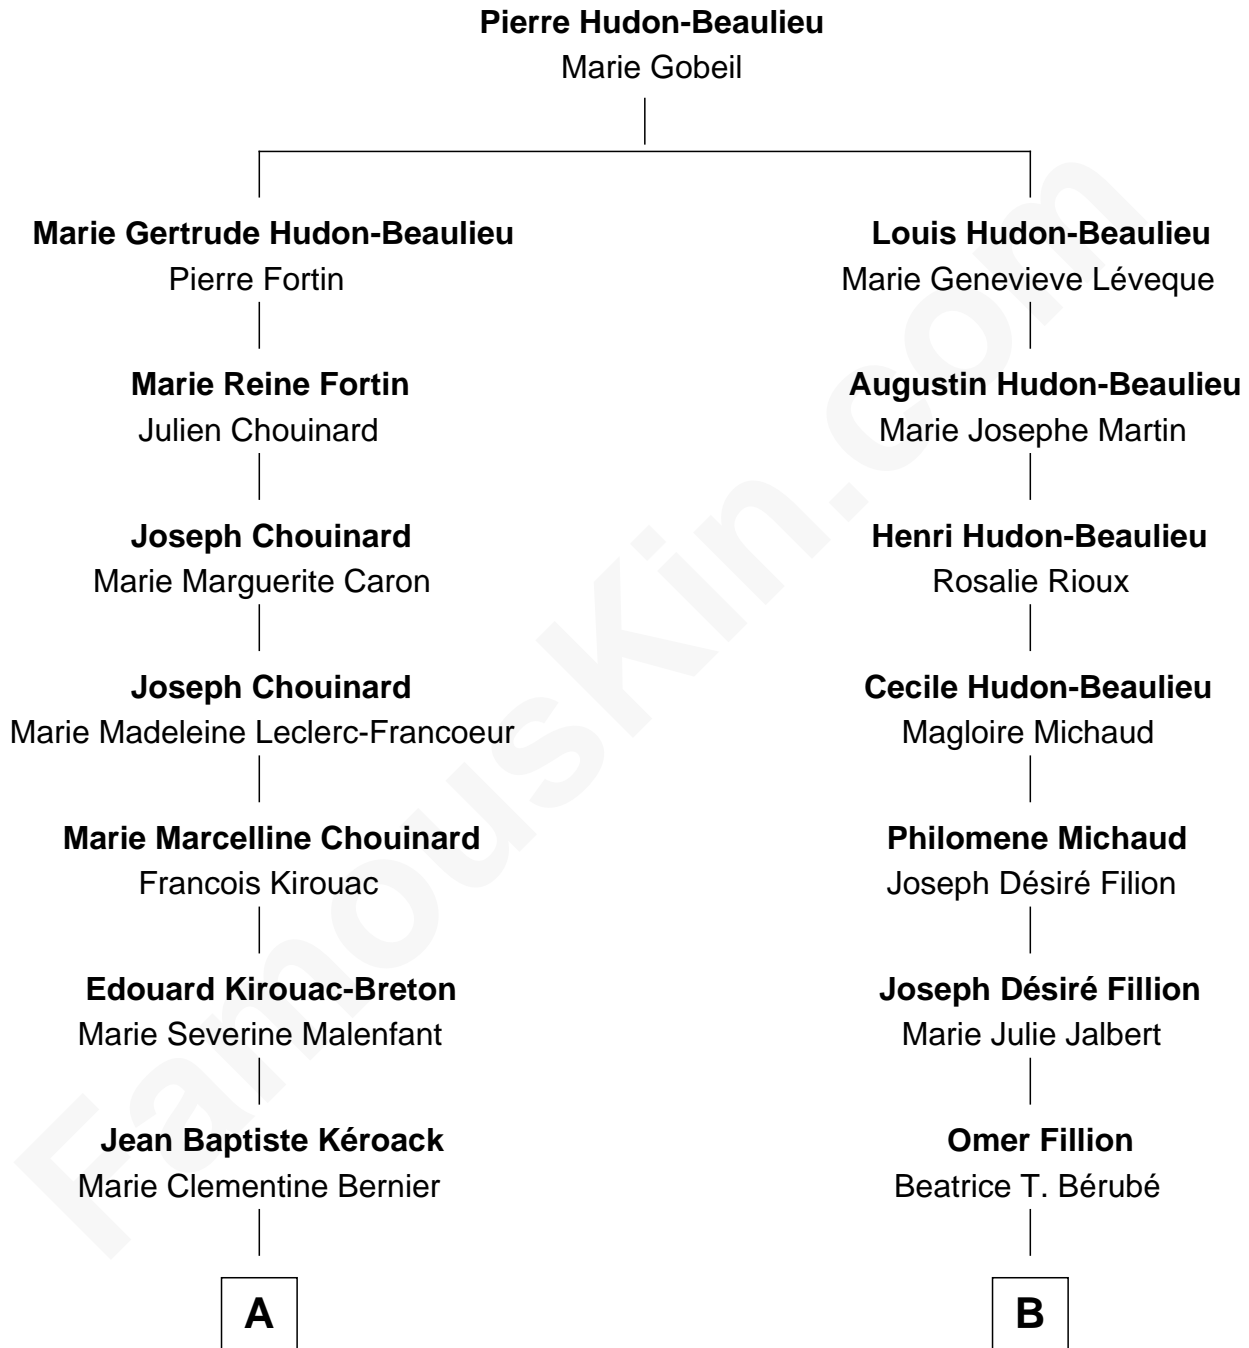

# FamousKin.com Relationship Chart of

**Jack Kerouac**

*American Novelist and Poet*

8th cousin of

**Nathan Fillion**

*TV and Movie Actor*

**A**

**Léo Alcide Kéroack**  
Marie Adeline Gabrielle Lévesque

**Jack Kerouac**  
*American Novelist and Poet*

**B**

**Robert Fillion**  
June Early

**Nathan Fillion**  
*TV and Movie Actor*

FamousKin.com