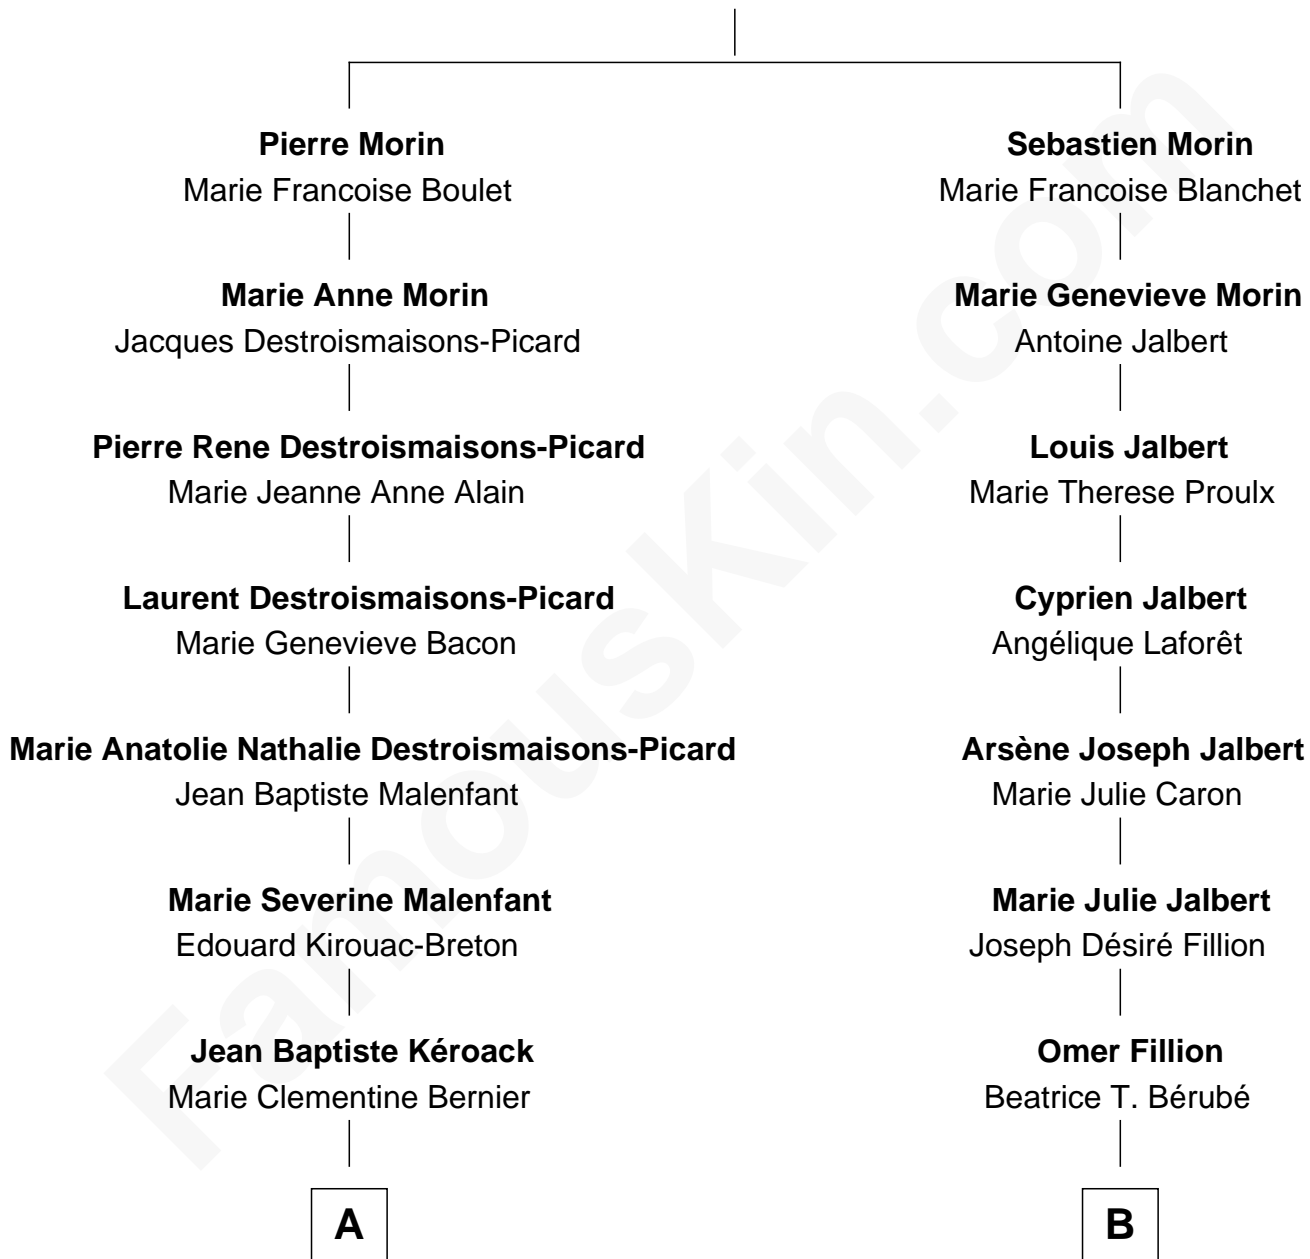

# FamousKin.com Relationship Chart of

**Jack Kerouac**

*American Novelist and Poet*

8th cousin of

**Nathan Fillion**

*TV and Movie Actor*

**Pierre Morin**  
Francoise Giasson

**A**

**Léo Alcide Kéroack**  
Marie Adeline Gabrielle Lévesque

**Jack Kerouac**  
*American Novelist and Poet*

**B**

**Robert Fillion**  
June Early

**Nathan Fillion**  
*TV and Movie Actor*

FamousKin.com