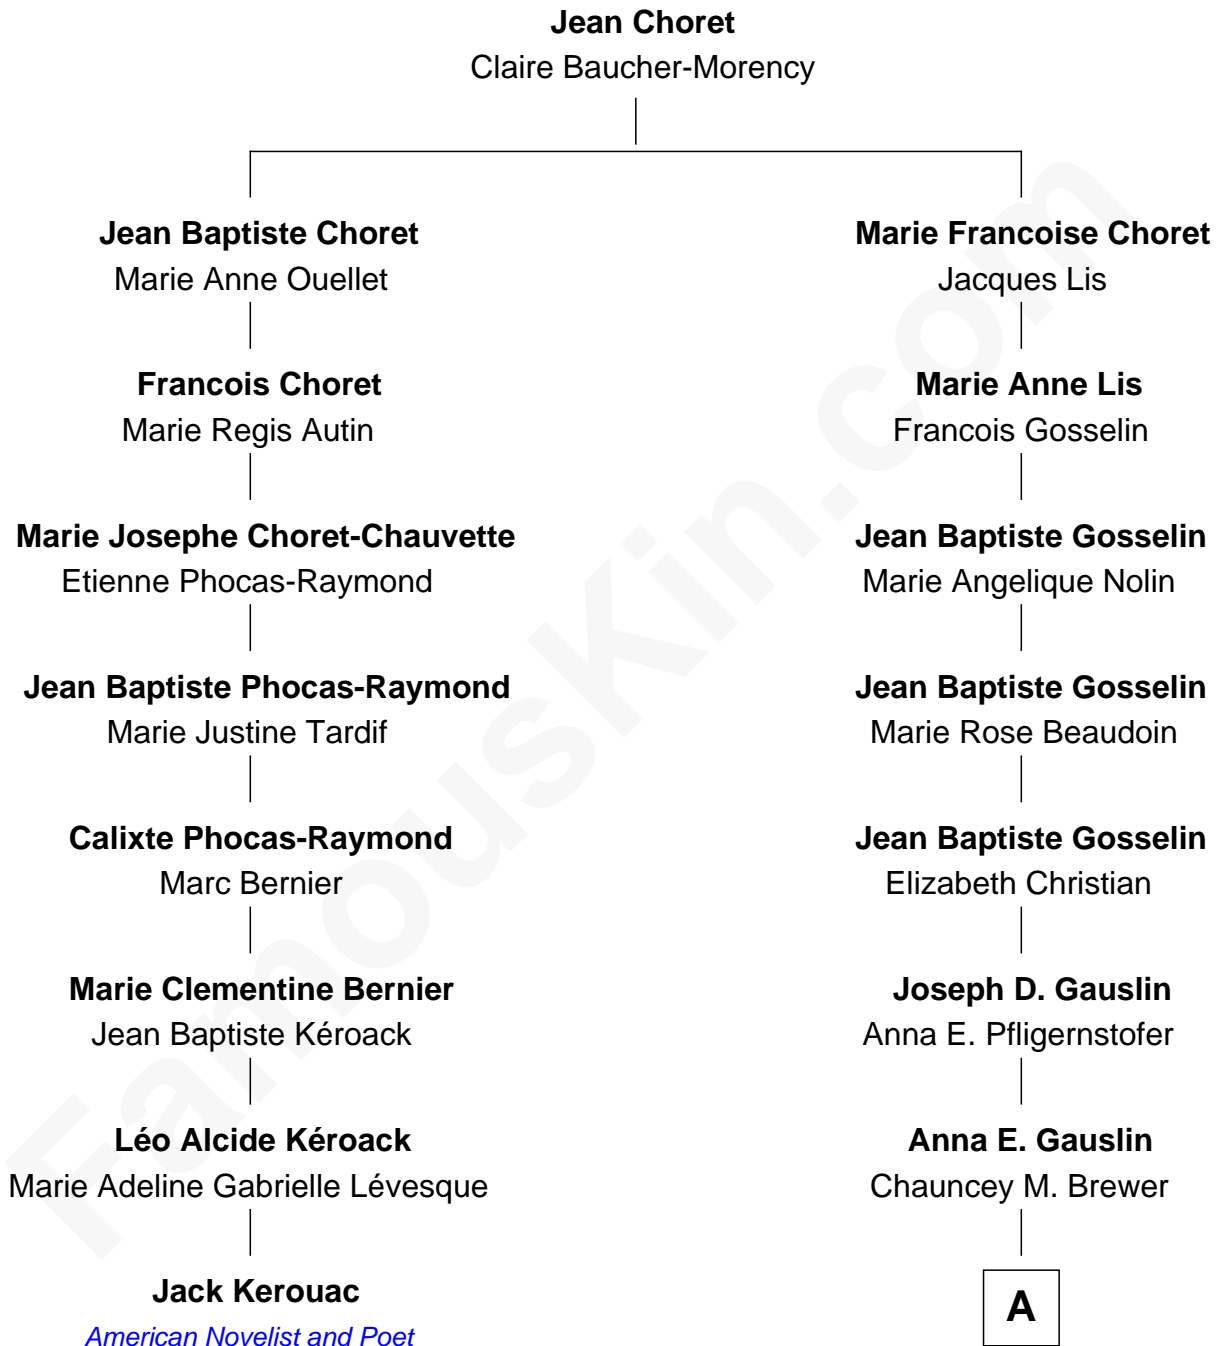

# FamousKin.com Relationship Chart of

**Jack Kerouac**

*American Novelist and Poet*

7th cousin 2 times removed of

**Bridget Fonda**

*Movie Actress*

**A**

—  
**Chauncey Marble Brewer**

Mary Alice Sweet

—  
**Susan Jane Brewer**

Peter H. Fonda

—  
**Bridget Fonda**

*Movie Actress*

FamousKin.com