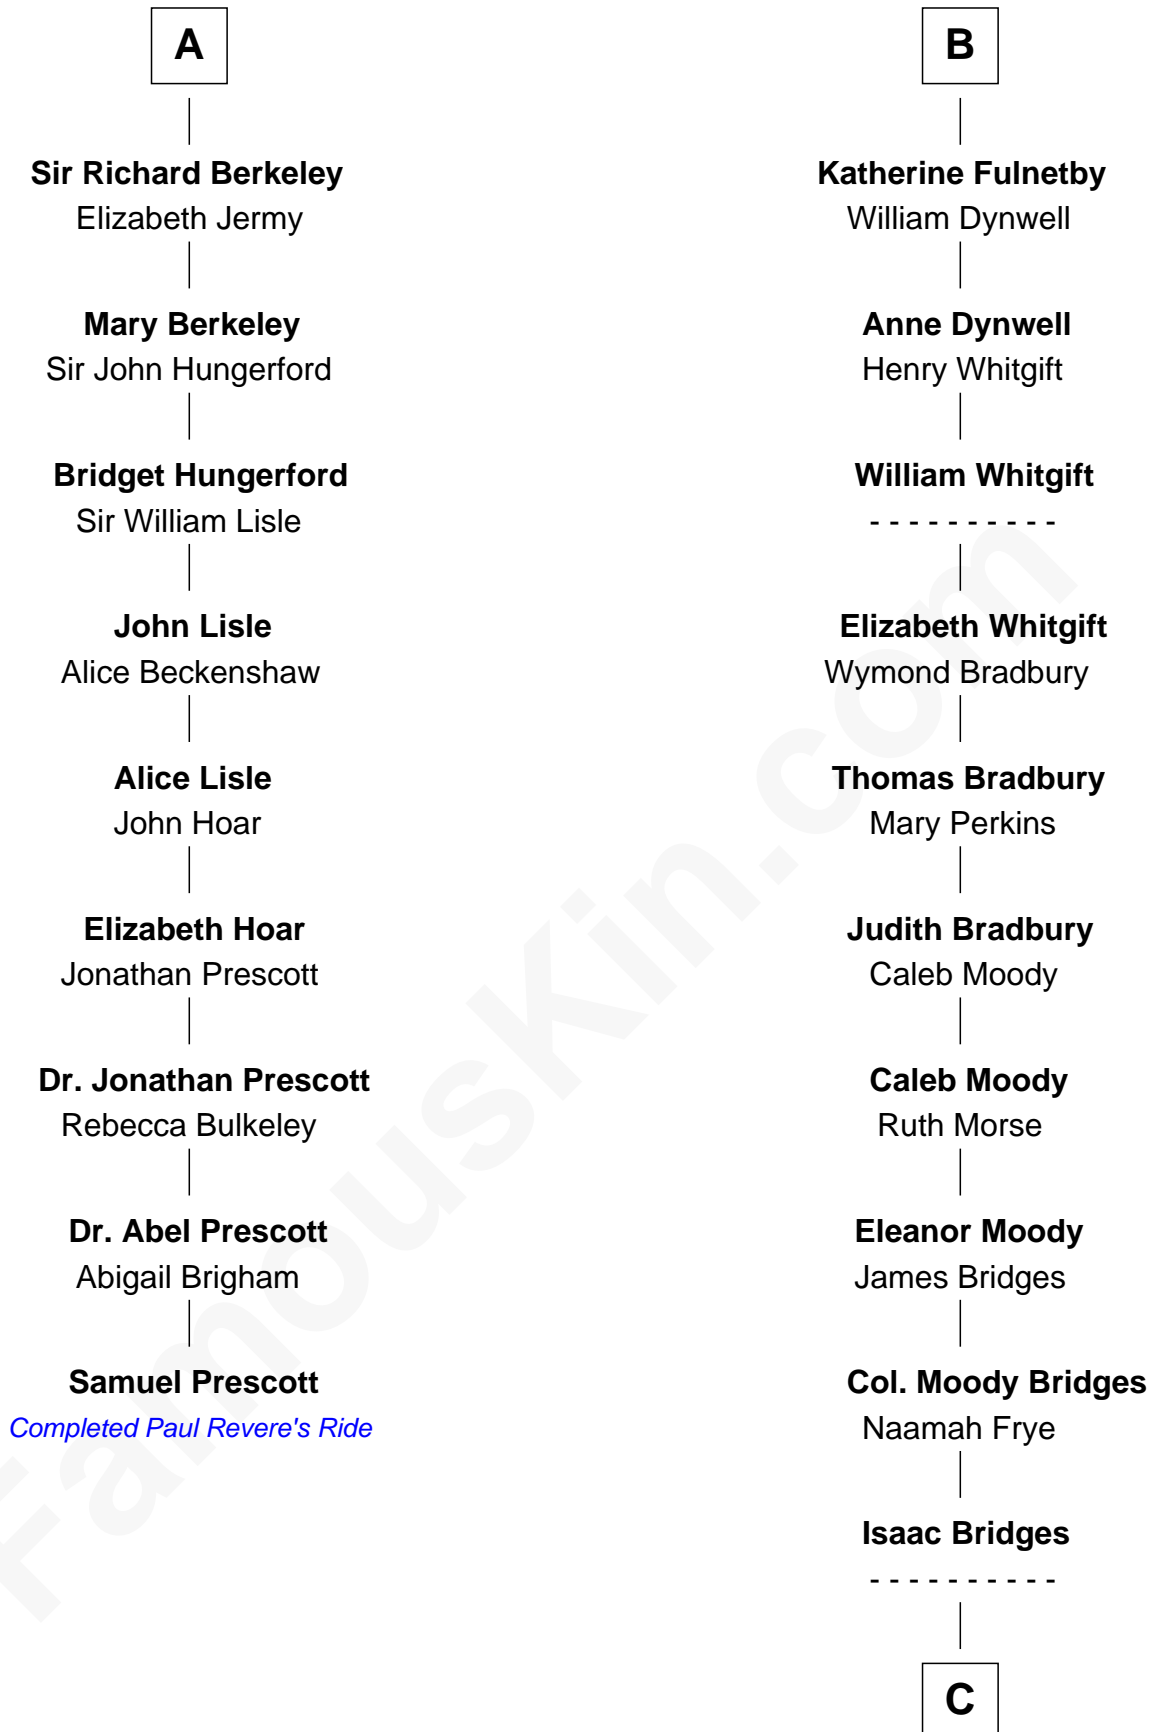

FamousKin.com

Relationship Chart of

Samuel Prescott

Completed Paul Revere's Midnight Ride

15th cousin 6 times removed of

Owen Brewster

54th Governor of Maine

Sir Maurice de Berkeley

Eve la Zouche

Maurice de Berkeley

Margaret - - - - -

Thomas Berkeley

Catherine Botetourte

Maurice Berkeley

Johanna Denham

Maurice Berkeley

Sir Lionel de Welles

Joan de Waterton

Margaret de Welles

Sir Thomas Dymoke

Jane Dymoke

John Fulnetby

B

C

Owen Brewster

54th Governor of Maine

FamousKin.com