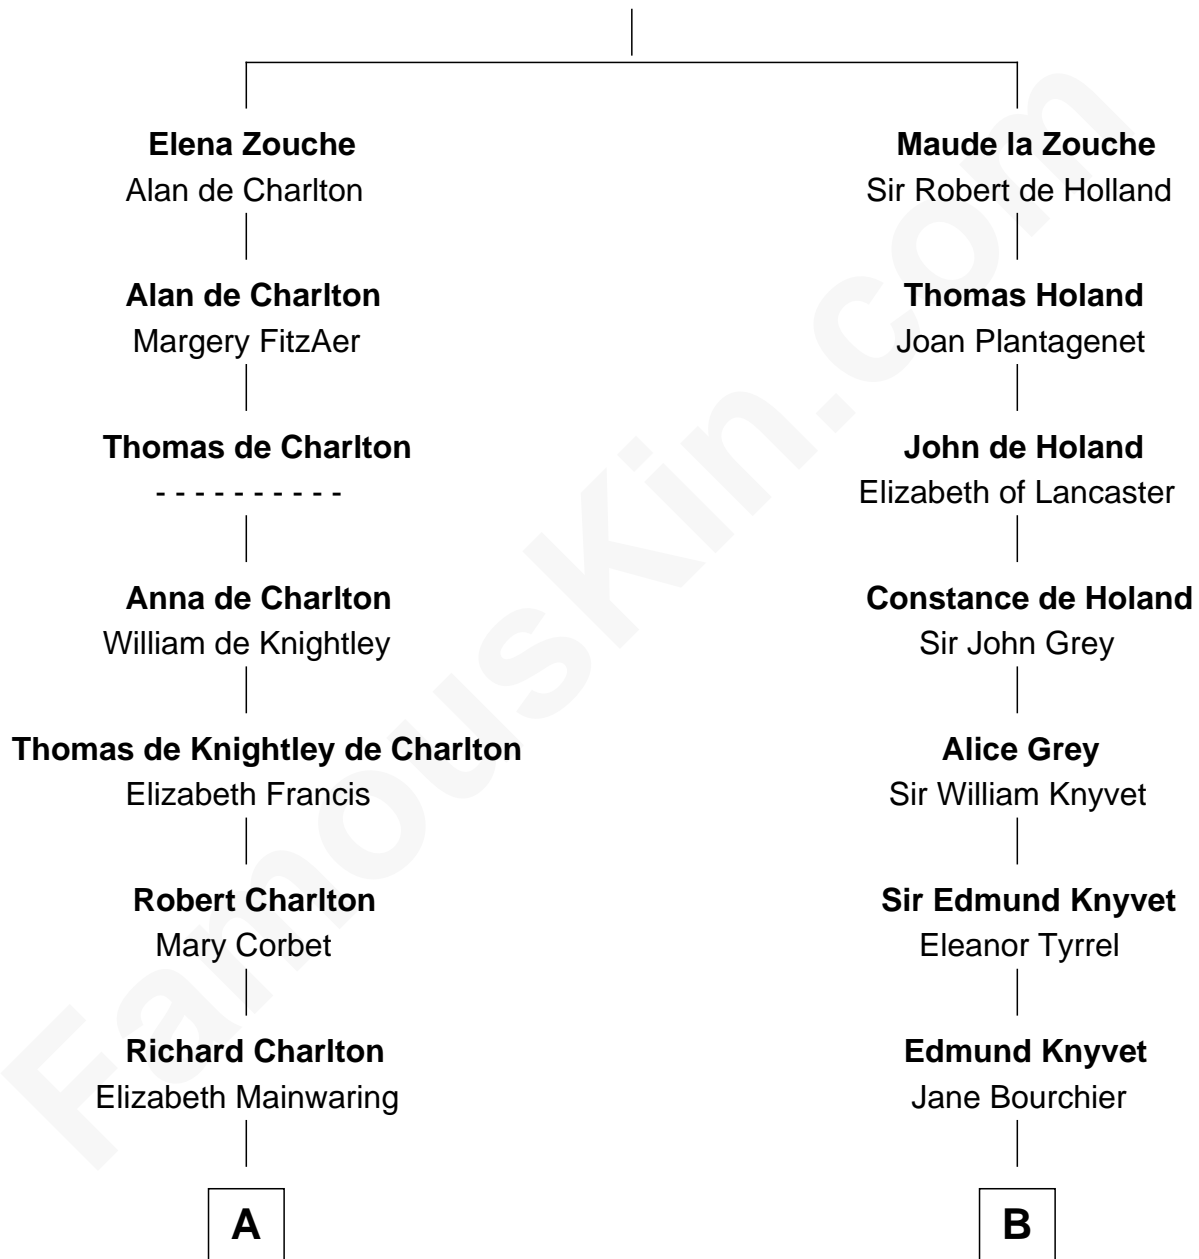

FamousKin.com

Relationship Chart of

Samuel Prescott

Completed Paul Revere's Midnight Ride

15th cousin 6 times removed of

Story Musgrave
NASA Astronaut

Sir Alan la Zouche
Eleanor de Segrave

C

|
William Gray

Sarah Frances Loring

|
Edward Gray

Elizabeth Gray Story

|
Marguerite Gray

John Butler Swann

|
Marguerite Swann

Percy Musgrave

|
Story Musgrave

NASA Astronaut