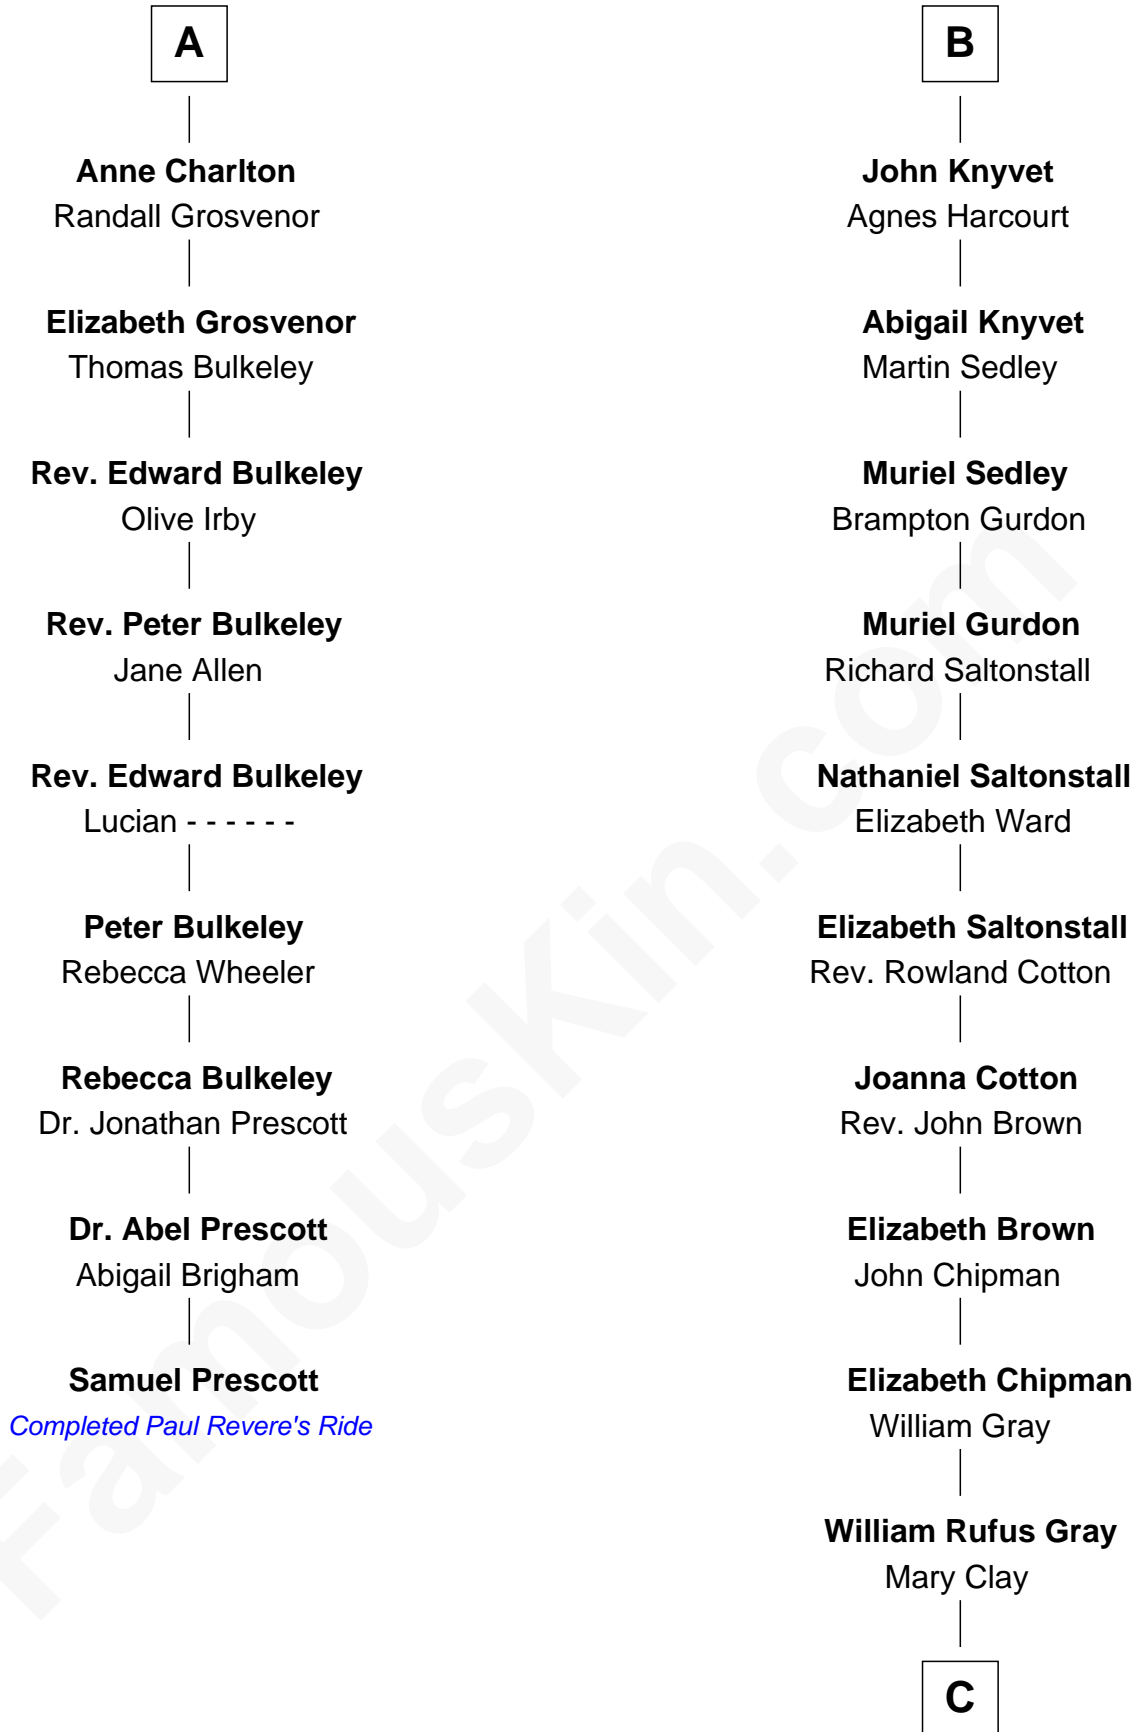

FamousKin.com

Relationship Chart of

Samuel Prescott

Completed Paul Revere's Midnight Ride

15th cousin 6 times removed of

Story Musgrave
NASA Astronaut

Sir Alan la Zouche
Eleanor de Segrave

C

|
William Gray

Sarah Frances Loring

|
Edward Gray

Elizabeth Gray Story

|
Marguerite Gray

John Butler Swann

|
Marguerite Swann

Percy Musgrave

|
Story Musgrave

NASA Astronaut