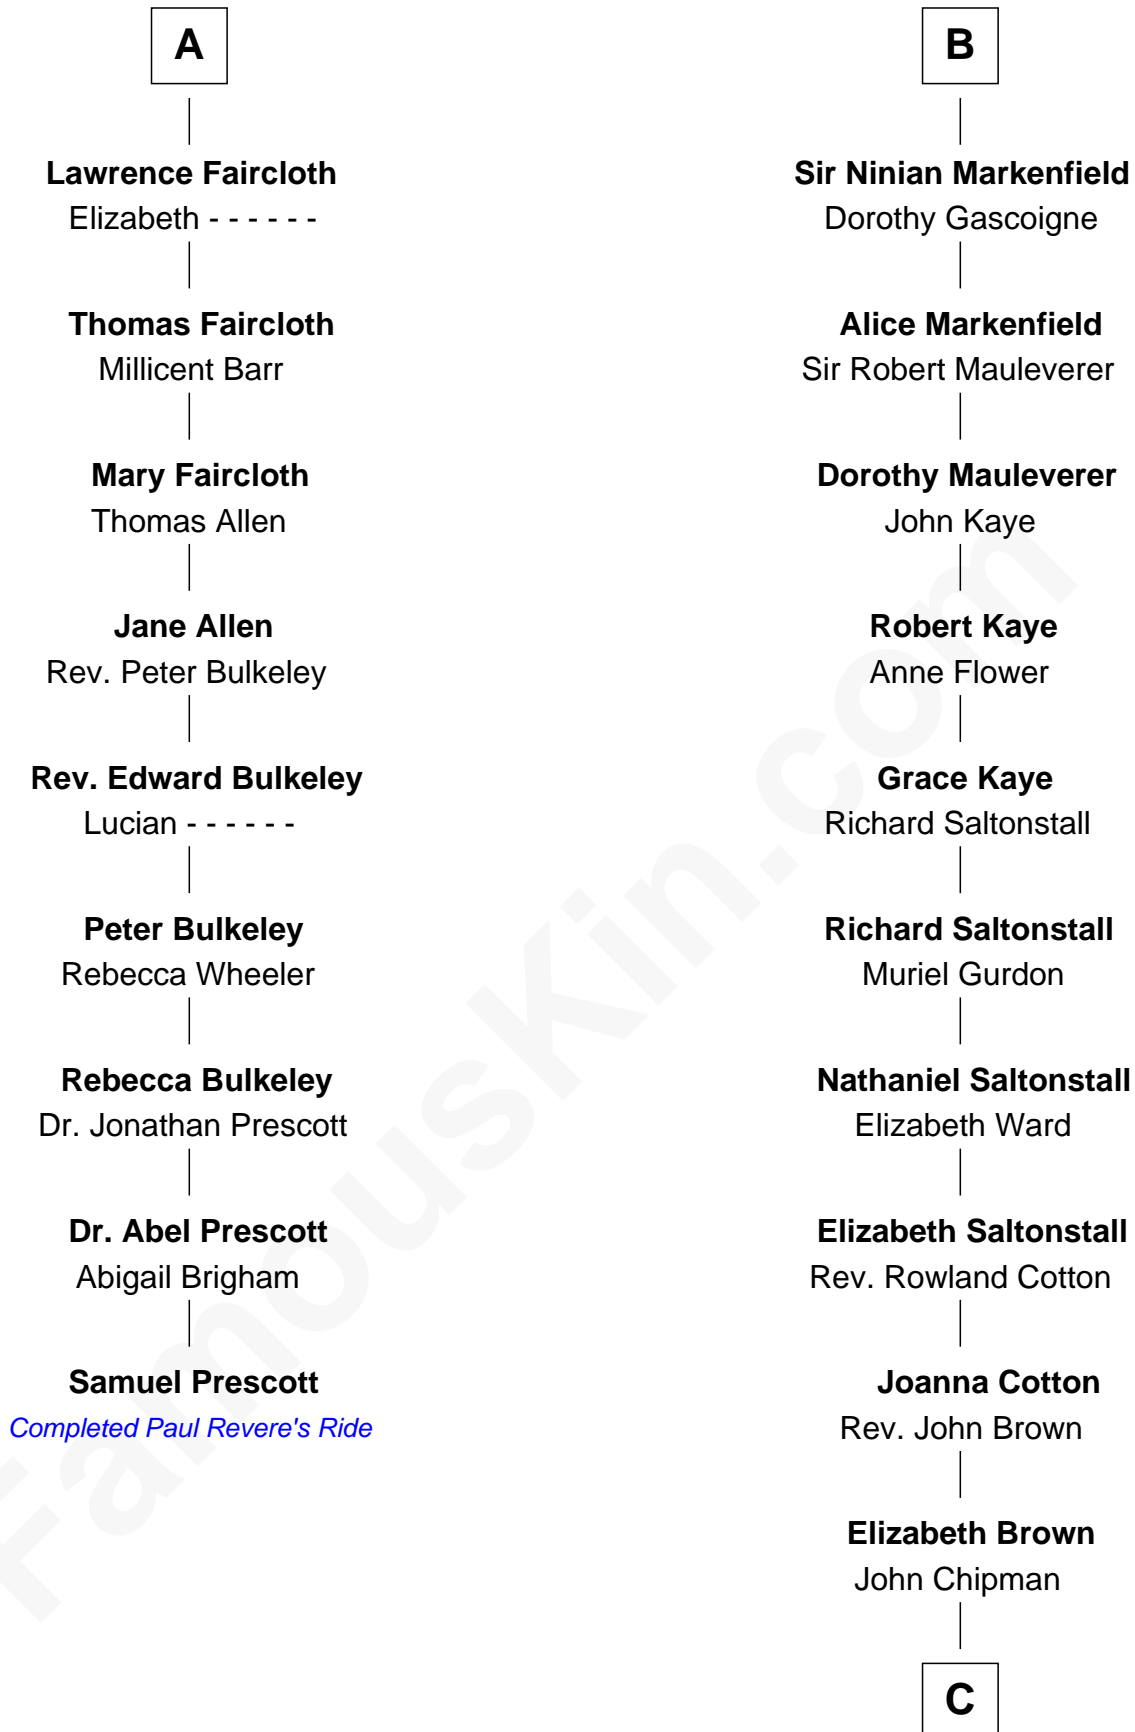

## Relationship Chart of

### Samuel Prescott

*Completed Paul Revere's Midnight Ride*

15th cousin 4 times removed of

### Horace Gray

*U.S. Supreme Court Justice*

**C**

Elizabeth Chipman

William Gray

**Horace Gray**

Harriet Upham

**Horace Gray**