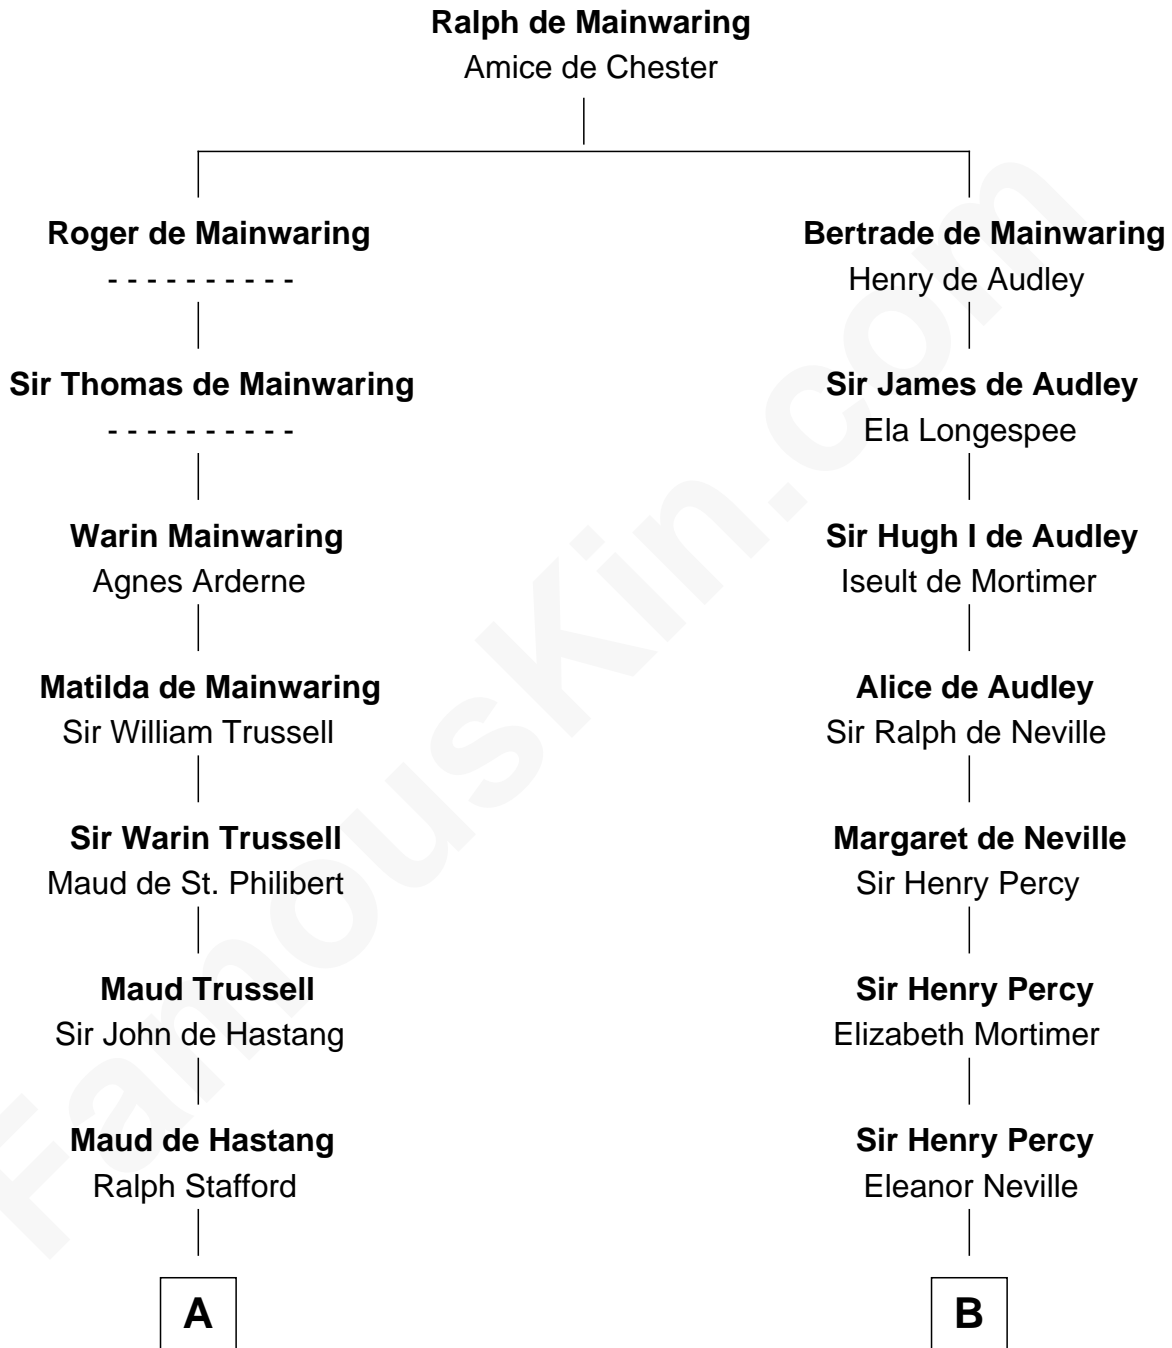

FamousKin.com

Relationship Chart of

Samuel Prescott

Completed Paul Revere's Midnight Ride

20th cousin 1 time removed of

Horace Gray

U.S. Supreme Court Justice

C

Elizabeth Hoar
Jonathan Prescott

Dr. Jonathan Prescott
Rebecca Bulkeley

Dr. Abel Prescott
Abigail Brigham

Samuel Prescott
Completed Paul Revere's Ride

D

Joanna Cotton
Rev. John Brown

Elizabeth Brown
John Chipman

Elizabeth Chipman
William Gray

Horace Gray
Harriet Upham

Horace Gray
U.S. Supreme Court Justice