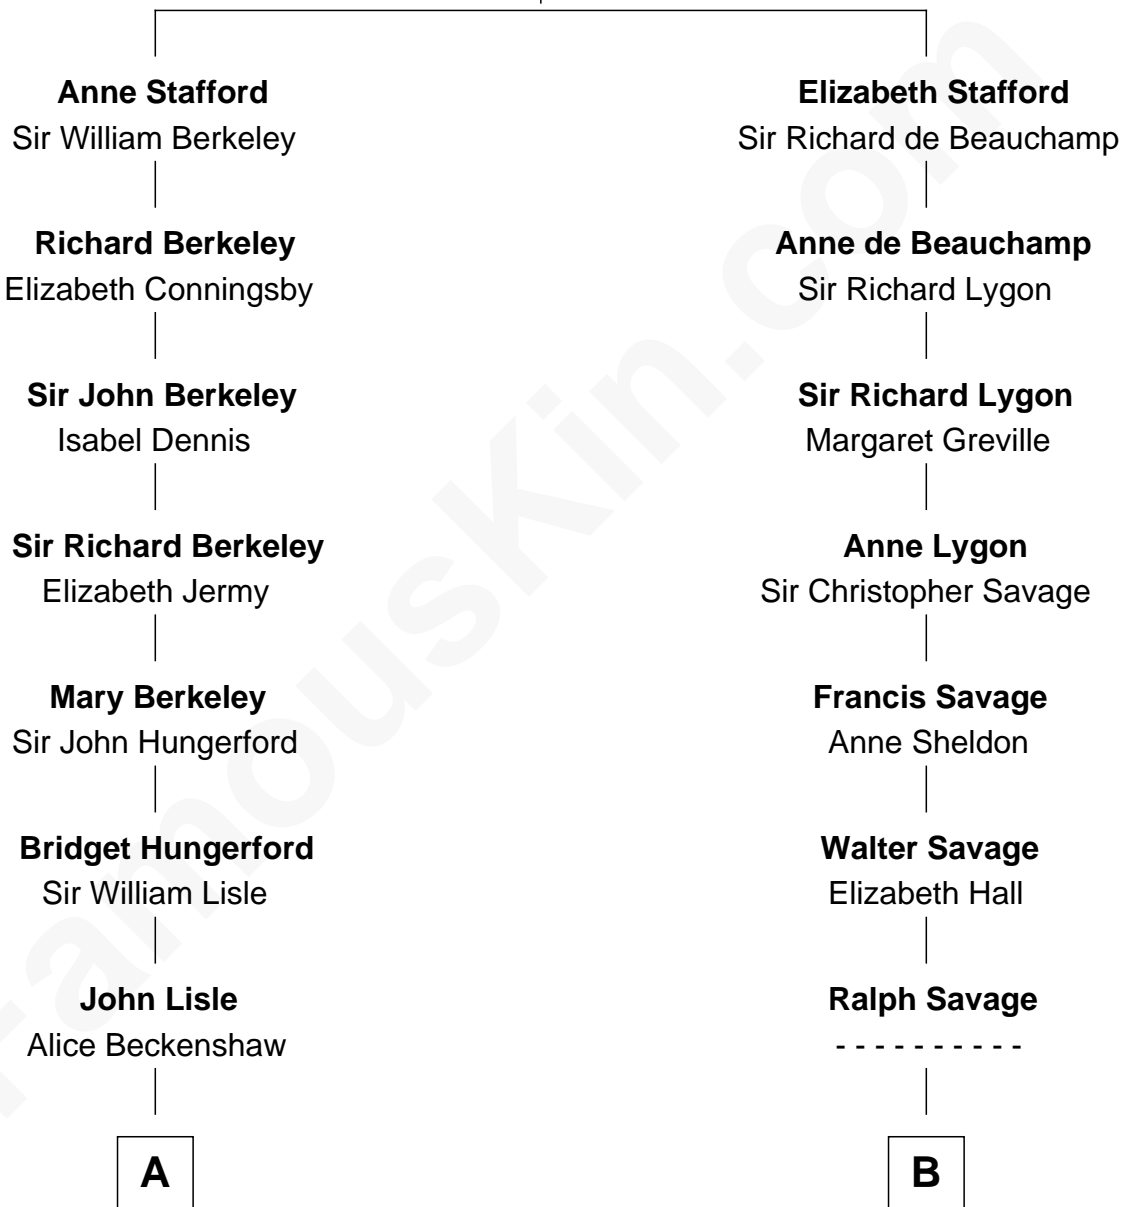

## Relationship Chart of

### Samuel Prescott

*Completed Paul Revere's Midnight Ride*

11th cousin 5 times removed of

**General George S. Patton**  
*U.S. Army - World War II*

**Sir Humphrey Stafford**  
Eleanor Aylesbury

**A**

**Alice Lisle**  
John Hoar

**Elizabeth Hoar**  
Jonathan Prescott

**Dr. Jonathan Prescott**  
Rebecca Bulkeley

**Dr. Abel Prescott**  
Abigail Brigham

**Samuel Prescott**  
*Completed Paul Revere's Ride*

**B**

**Anthony Savage**  
Sarah Constable

**Alice Savage**  
Francis Thornton

**Col. Francis Thornton**  
Mary Taliaferro

**Francis Thornton**  
Frances Gregory

**William Thornton**  
Martha Stuart

**William Thorton**  
Eleanor Thompson

**Susanna Thompson Thorton**  
Andrew Glassell