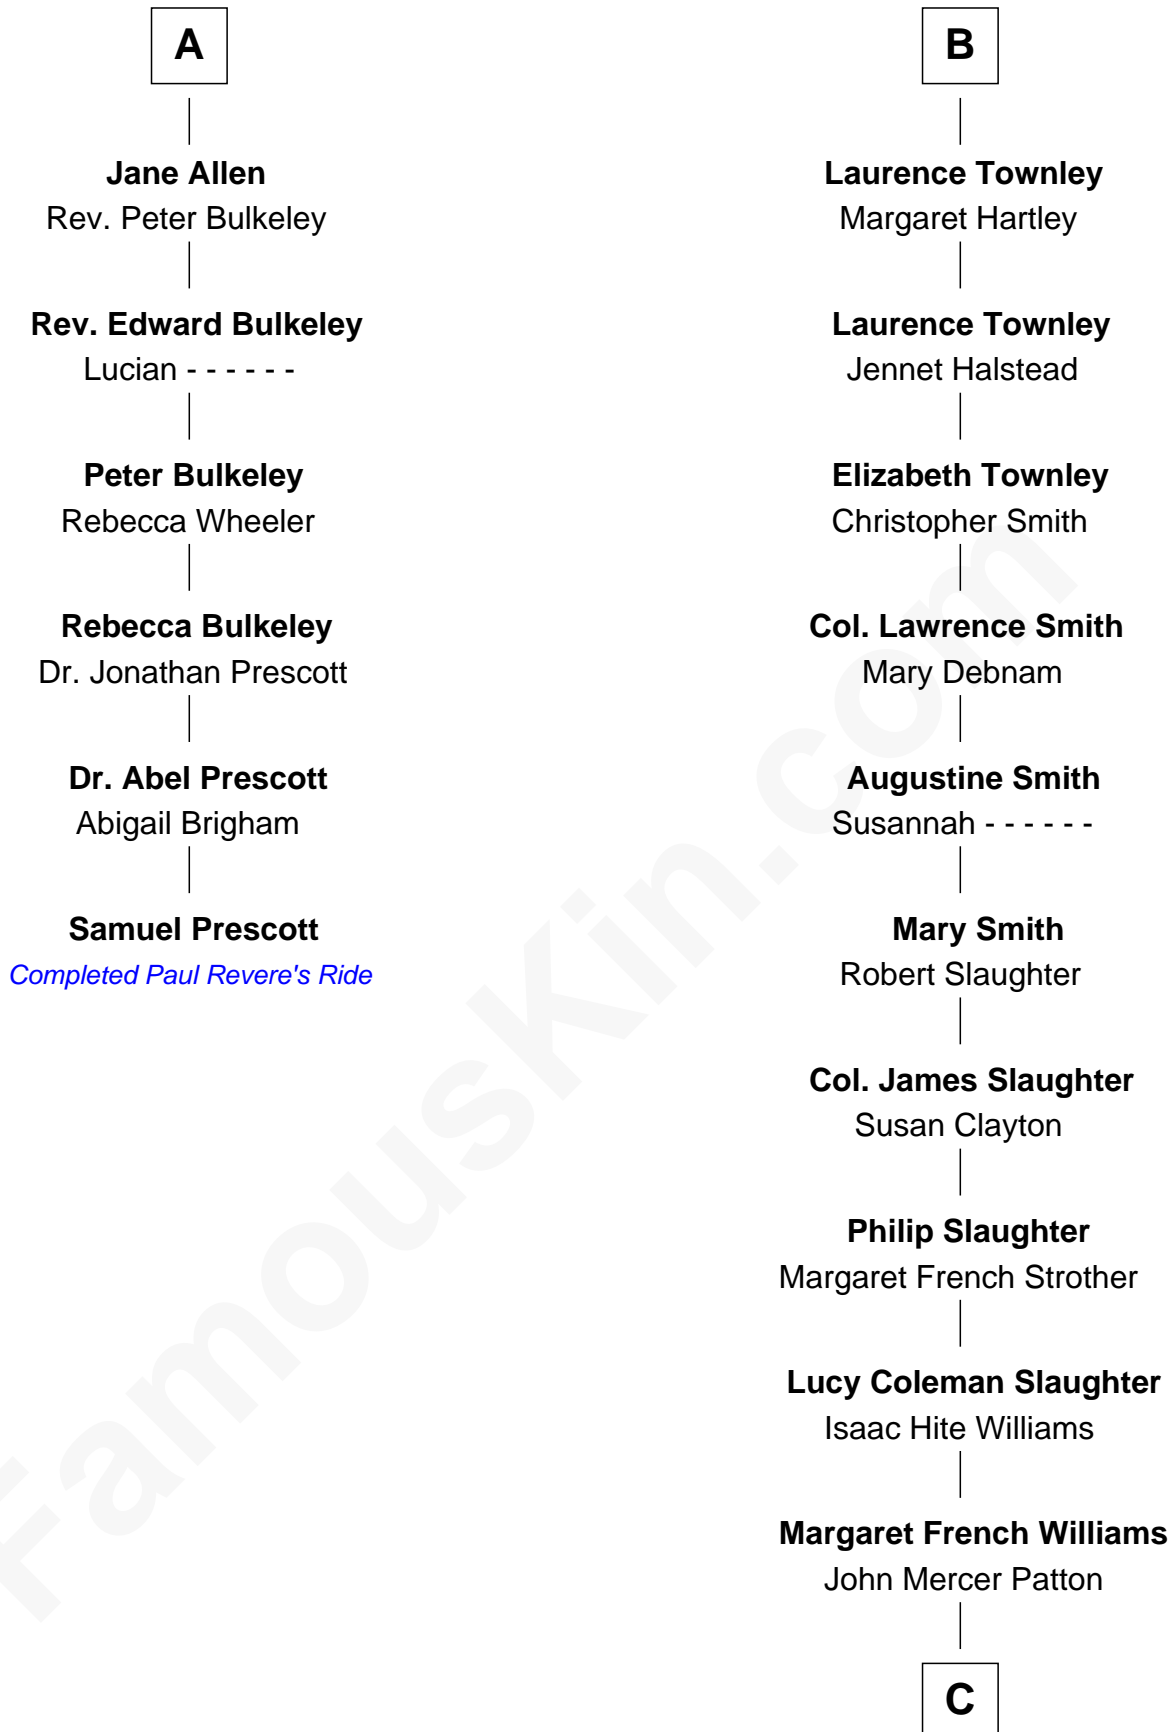

FamousKin.com

Relationship Chart of

Samuel Prescott

Completed Paul Revere's Midnight Ride

12th cousin 7 times removed of

General George S. Patton

U.S. Army - World War II

C

George Smith Patton
Susan Thornton Glassell

George Smith Patton
Ruth Wilson

General George S. Patton
U.S. Army - World War II

FamousKin.com