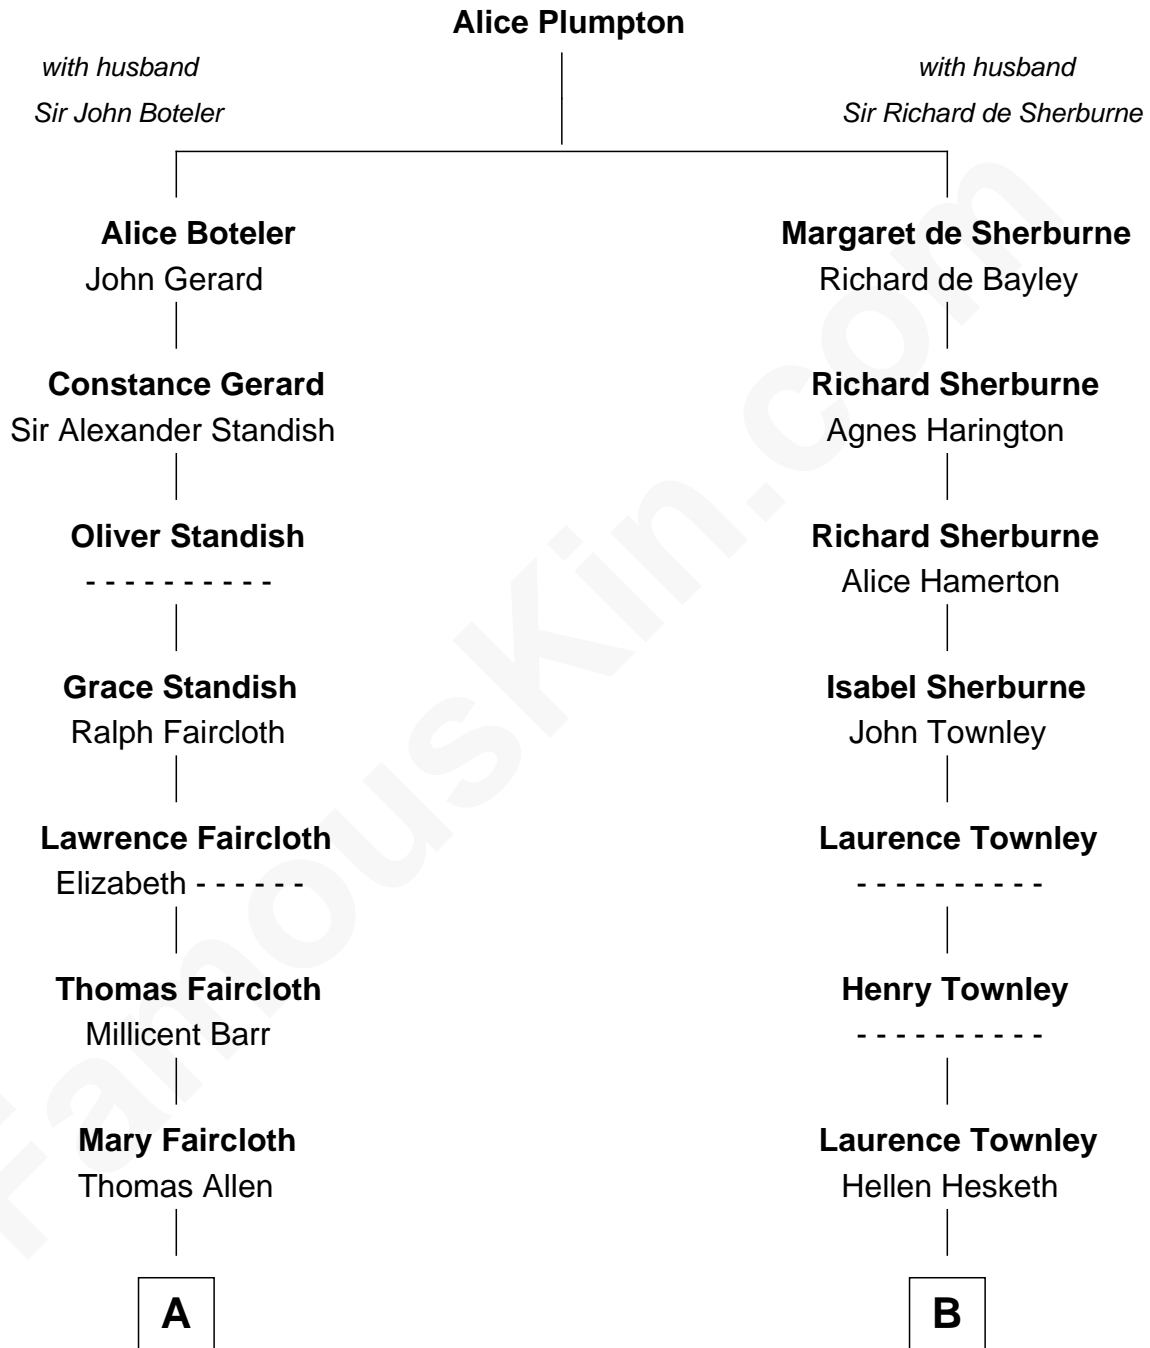

FamousKin.com

Relationship Chart of

Samuel Prescott

Completed Paul Revere's Midnight Ride

12th cousin 7 times removed of

General George S. Patton

U.S. Army - World War II

C

George Smith Patton
Susan Thornton Glassell

George Smith Patton
Ruth Wilson

General George S. Patton
U.S. Army - World War II

FamousKin.com