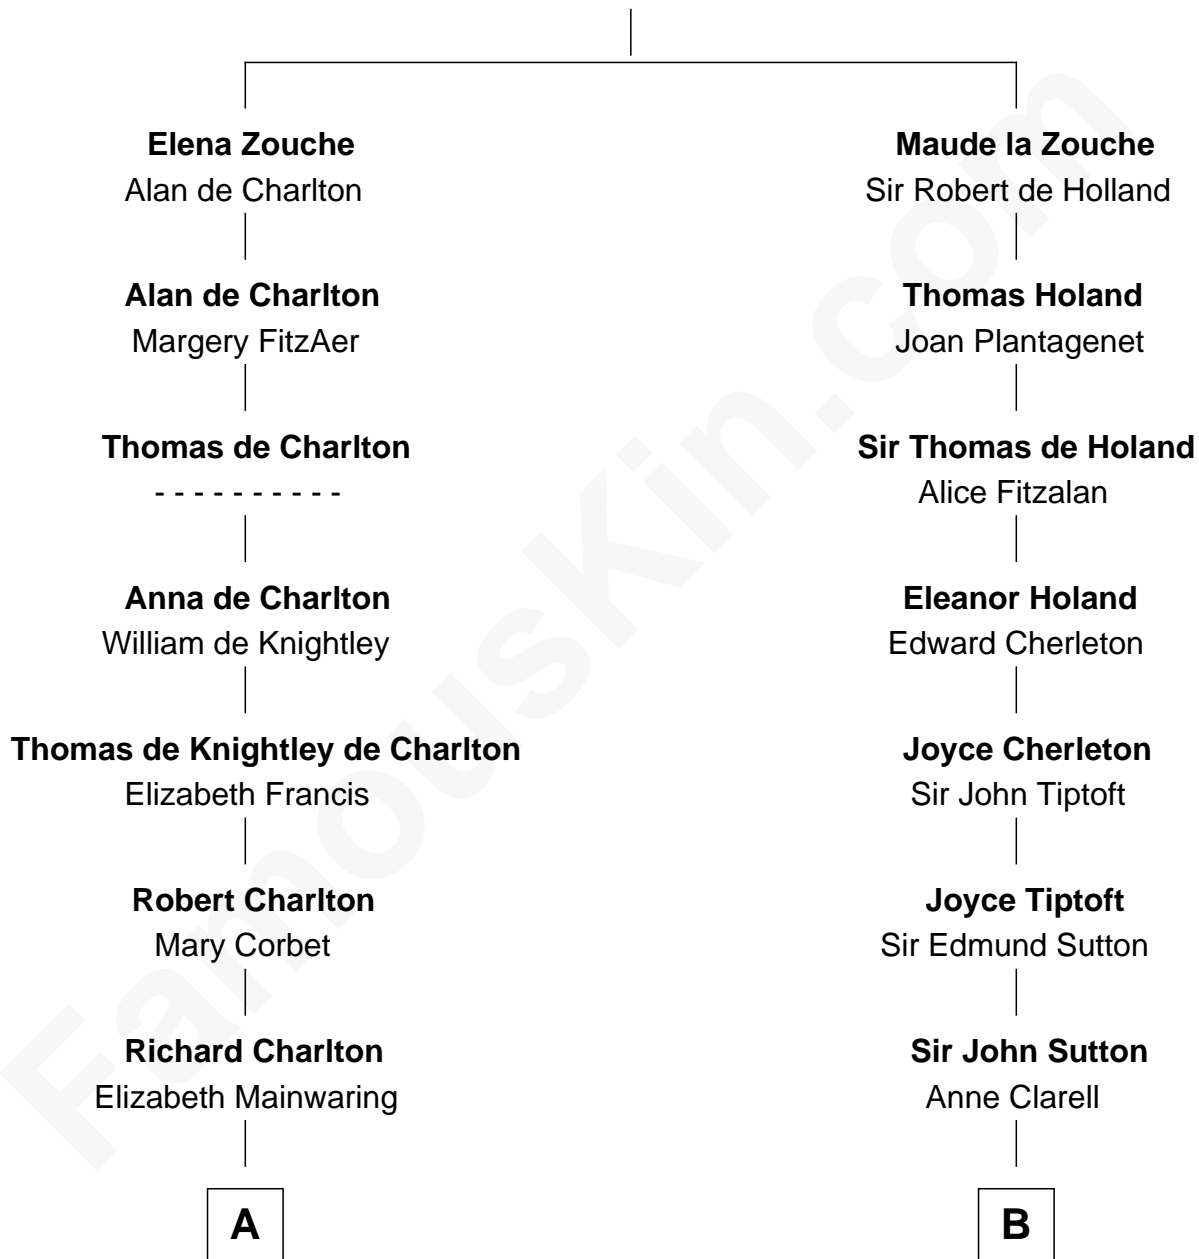

FamousKin.com

Relationship Chart of

Samuel Prescott

Completed Paul Revere's Midnight Ride

15th cousin 5 times removed of

General George S. Patton

U.S. Army - World War II

Sir Alan la Zouche
Eleanor de Segrave

C

|
Susanna Thompson Thorton

Andrew Glassell

|
Susan Thornton Glassell

George Smith Patton

|
George Smith Patton

Ruth Wilson

|
General George S. Patton