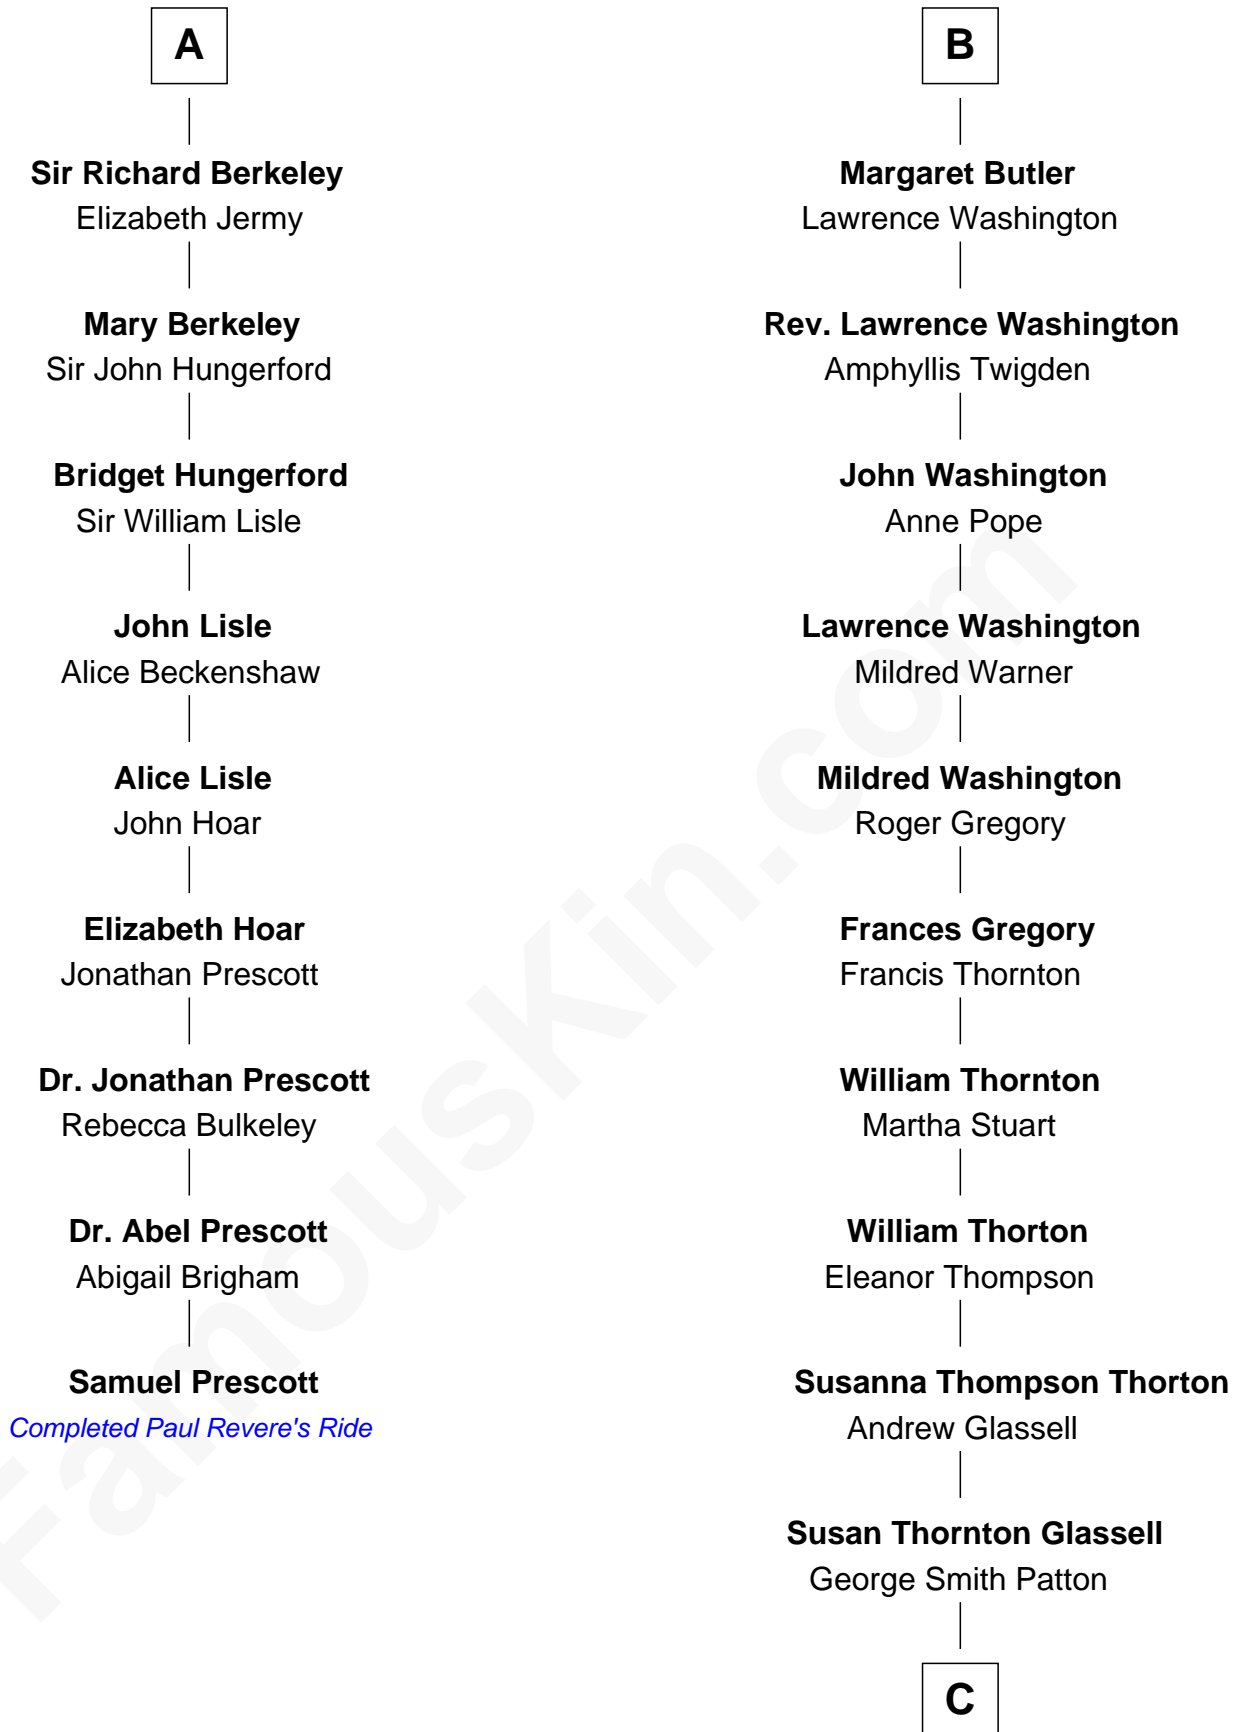

FamousKin.com

Relationship Chart of

Samuel Prescott

Completed Paul Revere's Midnight Ride

15th cousin 3 times removed of

General George S. Patton

U.S. Army - World War II

Sir Maurice de Berkeley

Eve la Zouche

Maurice de Berkeley

Margaret - - - - -

Thomas Berkeley

Catherine Botetourte

Maurice Berkeley

Johanna Denham

Maurice Berkeley

Thomas de Berkeley

Katherine de Clyvedon

Sir John Berkeley

Elizabeth Betteshorne

Elizabeth Berkeley

Sir John Sutton

Sir Edmund Sutton

Joyce Tiptoft

Sir John Sutton

Anne Clarell

Margaret Sutton

John Butler

William Butler

Margaret Greeke

B

C