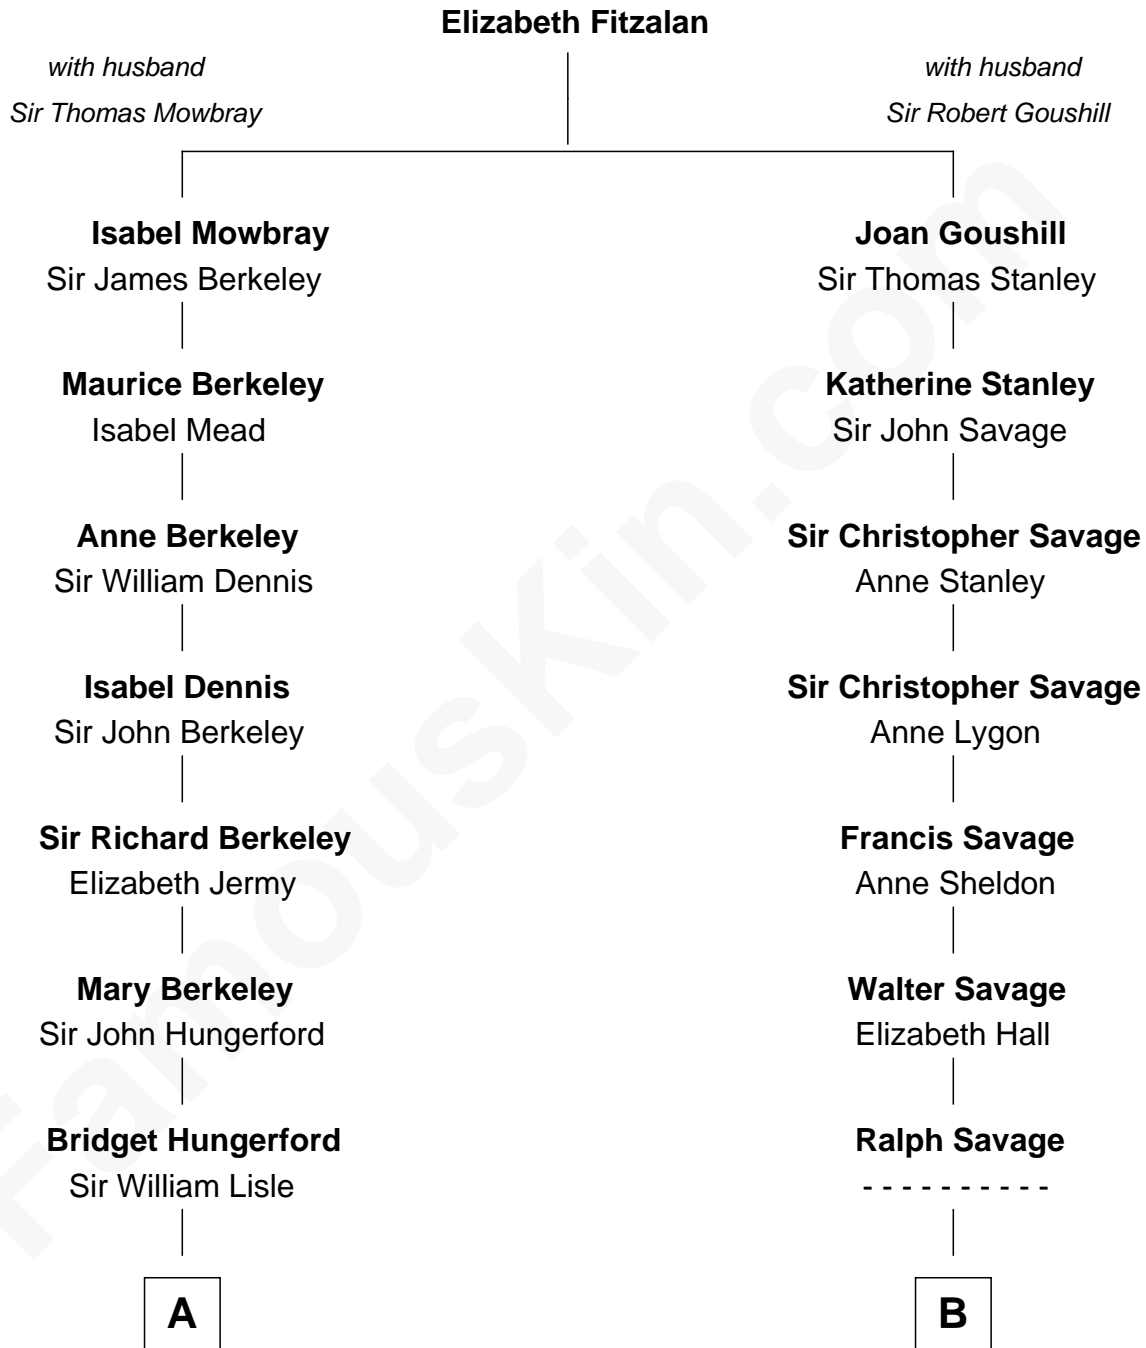

FamousKin.com

Relationship Chart of

Samuel Prescott

Completed Paul Revere's Midnight Ride

12th cousin 4 times removed of

General George S. Patton

U.S. Army - World War II