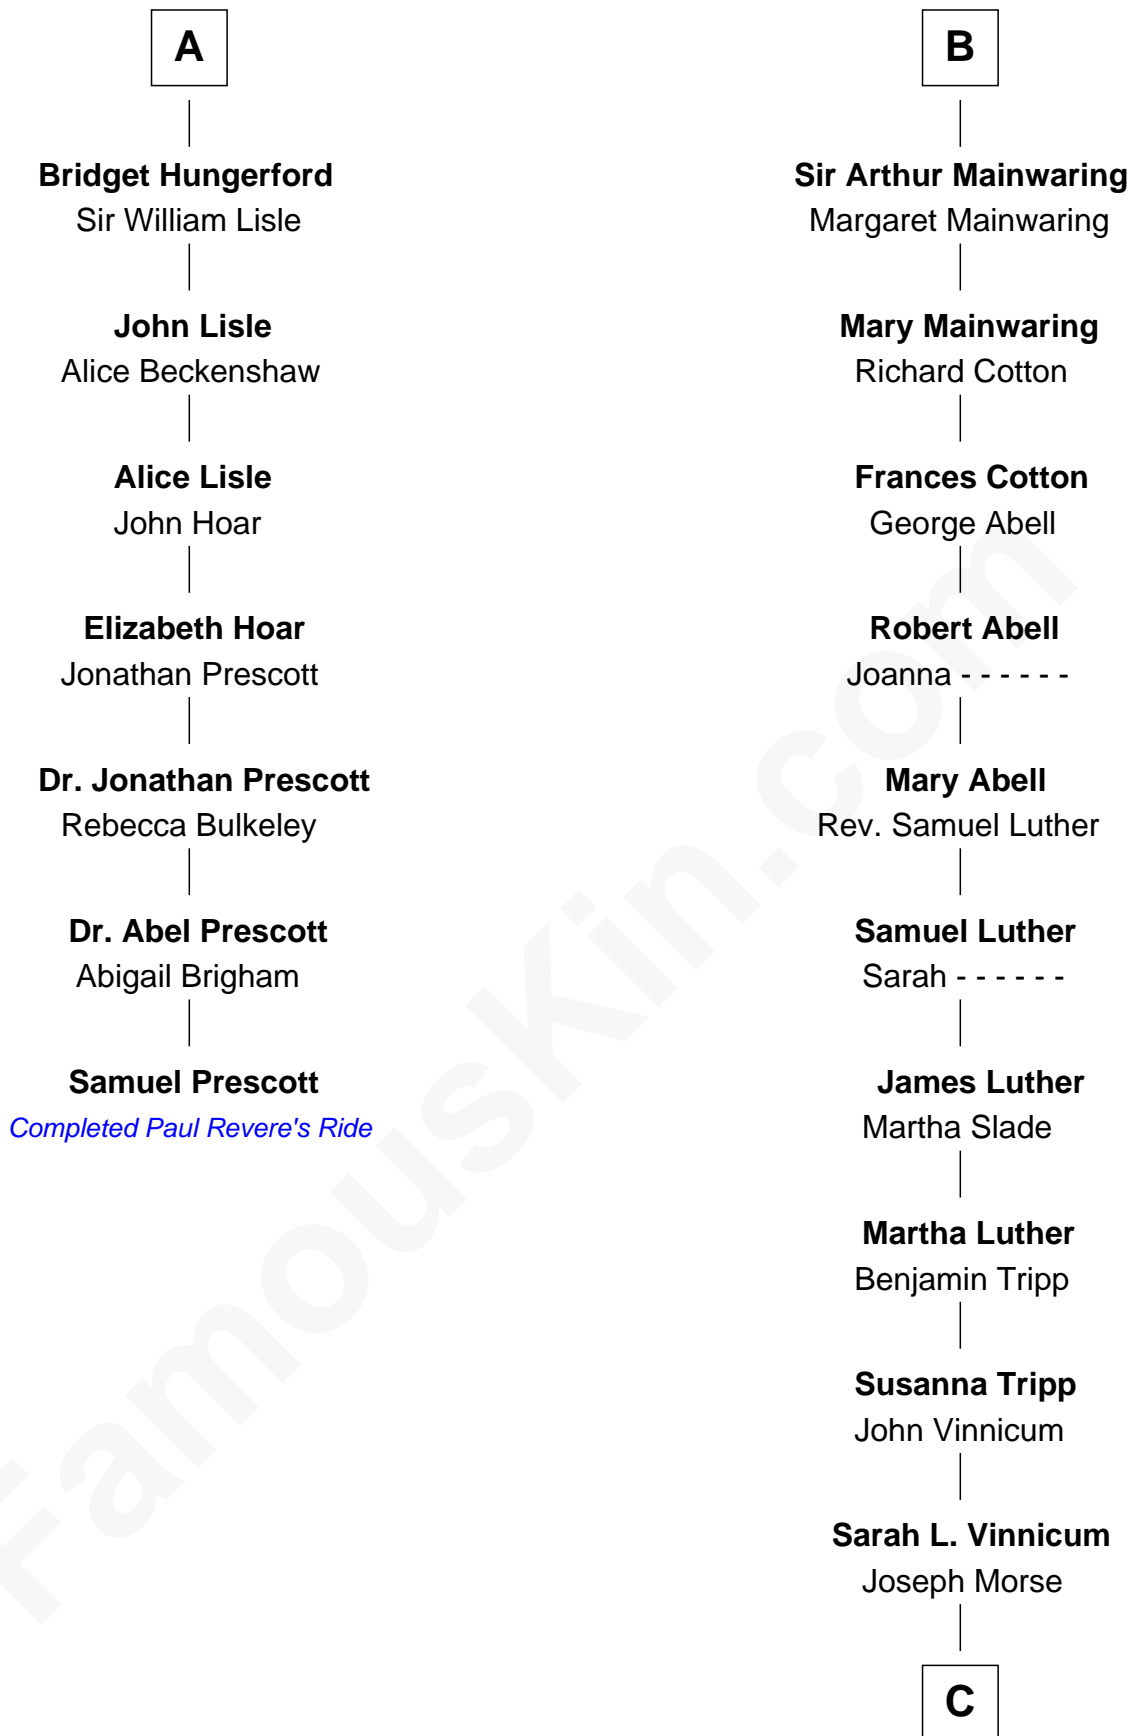

FamousKin.com

Relationship Chart of

Samuel Prescott

Completed Paul Revere's Midnight Ride

13th cousin 6 times removed of

Lizzie Borden

Accused Murderess

John de Mowbray
Elizabeth de Segrave

Sir Reginald Lucy

Sir Walter Lucy

Eleanor L'Arcedeckne

Eleanor Lucy

Sir Thomas Hopton

Elizabeth Hopton

Sir Roger Corbet

Sir Richard Corbet

Elizabeth Devereux

Sir Robert Corbet

Elizabeth Vernon

Dorothy Corbet

Sir Richard Mainwaring

B

C

Anthony Morse

Rhoda Morrison

Sarah Anthony Morse

Andrew Jackson Borden

Lizzie Borden

Accused Murderess

FamousKin.com