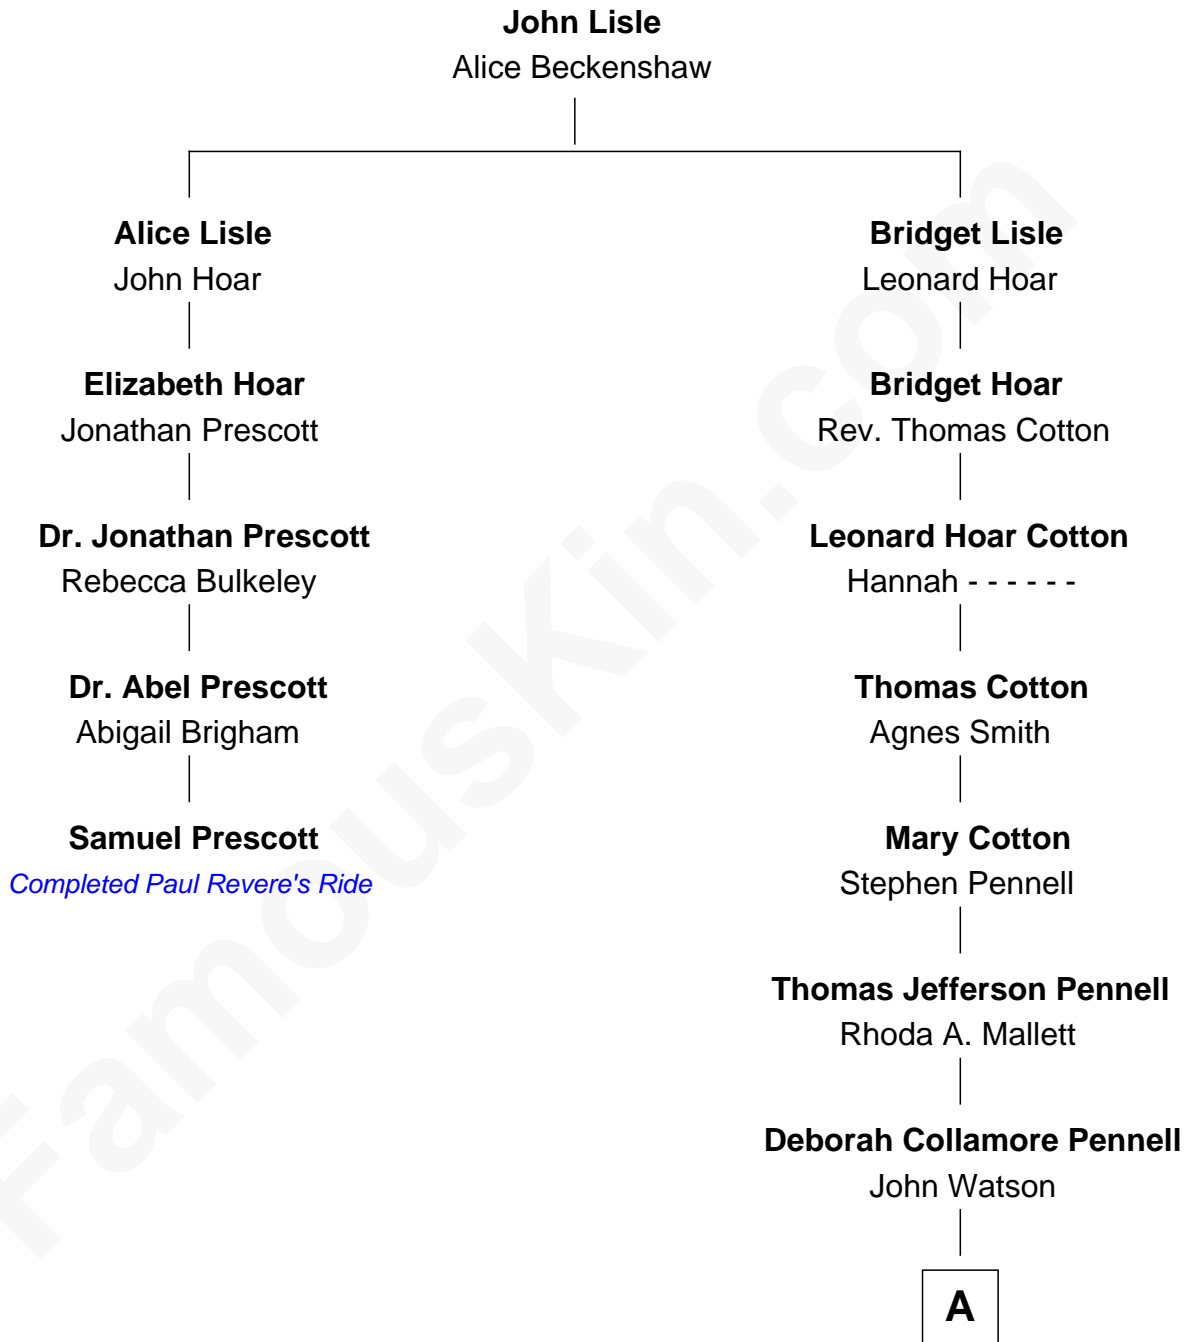

## Relationship Chart of

### Samuel Prescott

*Completed Paul Revere's Midnight Ride*

4th cousin 6 times removed of

### Warren Buffett

*Chairman & CEO, Berkshire Hathaway*

**A**

—  
**Susan Ann Watson**

Ford Bela Barber

—  
**Stella Frances Barber**

John Ammon Stahl

—  
**Leila Stahl**