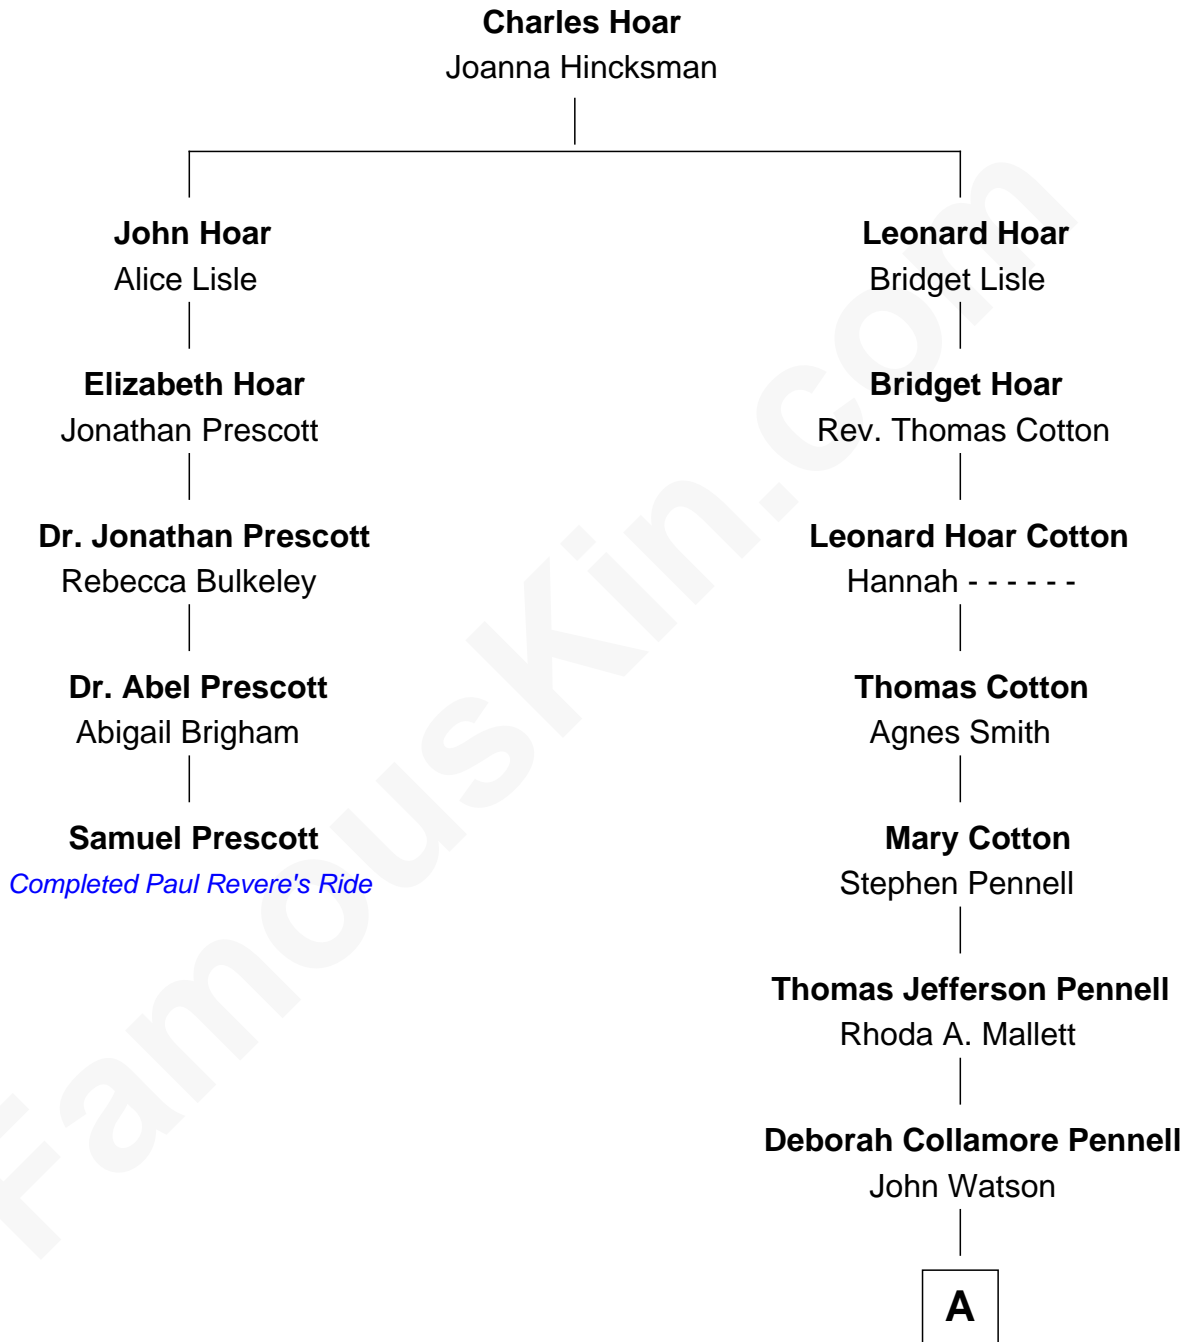

## Relationship Chart of

### Samuel Prescott

*Completed Paul Revere's Midnight Ride*

4th cousin 6 times removed of

### Warren Buffett

*Chairman & CEO, Berkshire Hathaway*

**A**

—  
**Susan Ann Watson**

Ford Bela Barber

—  
**Stella Frances Barber**

John Ammon Stahl

—  
**Leila Stahl**