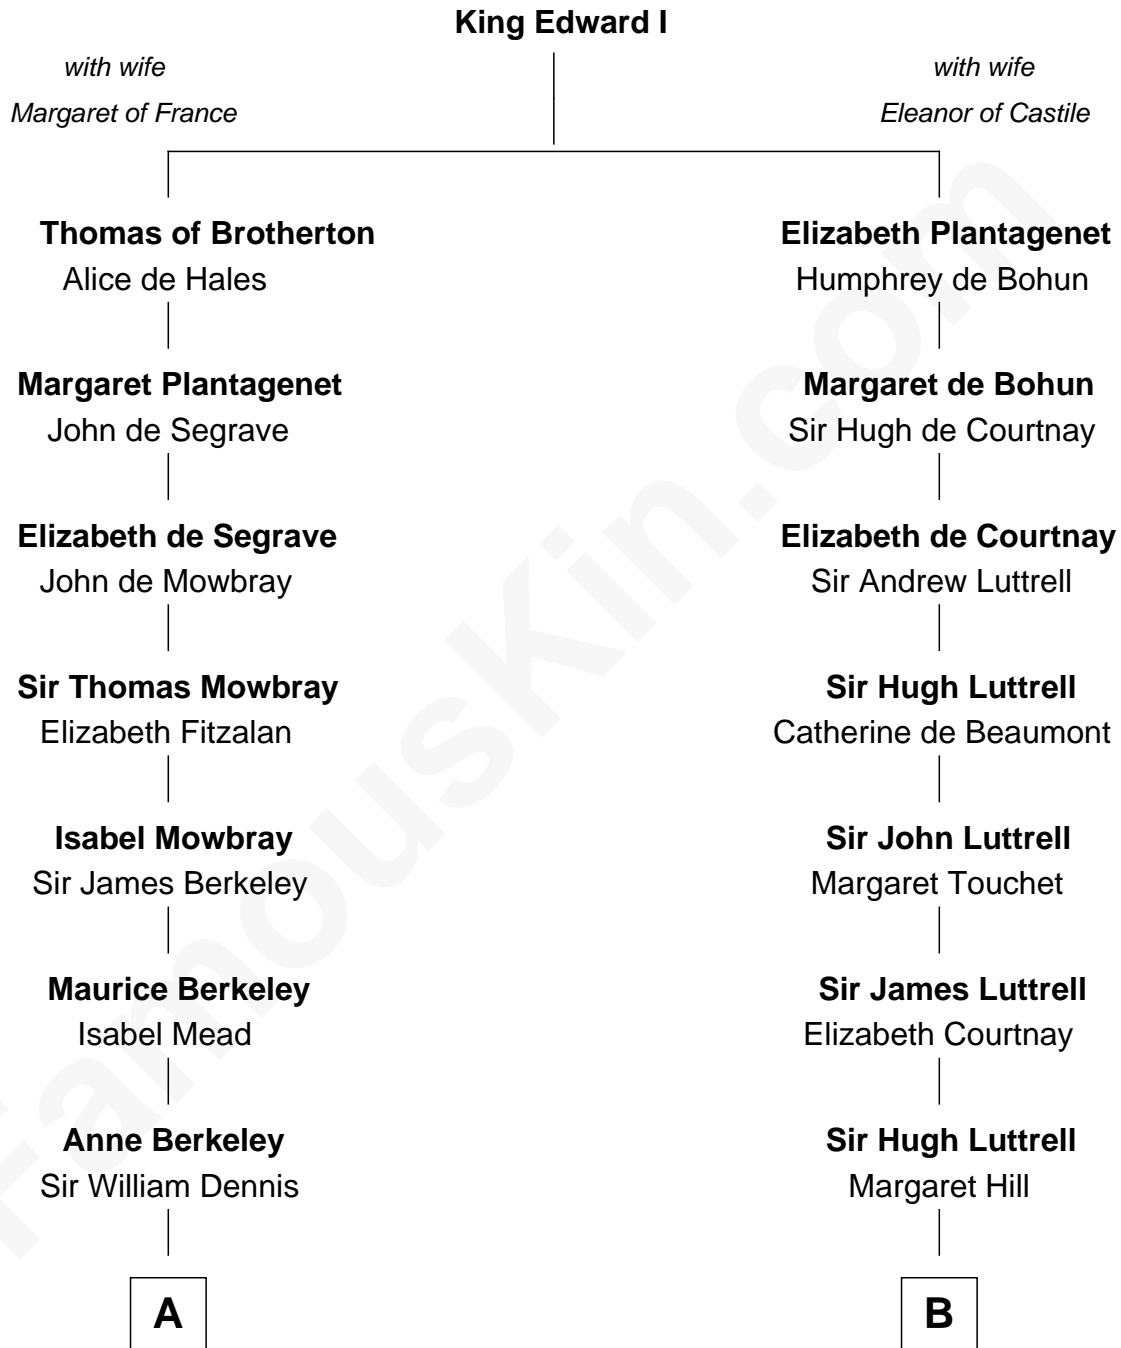

FamousKin.com

Relationship Chart of

Samuel Prescott

Completed Paul Revere's Midnight Ride

16th cousin 5 times removed of

Dick Cheney

46th U.S. Vice-President

C

Elias Eaton Cheney

Lucy Fletcher

Samuel Fletcher Cheney

Ella A. Phillips

Thomas Herbert Cheney

Margaret E. Tyler

Richard Herbert Cheney

Marge Lorraine Dickey