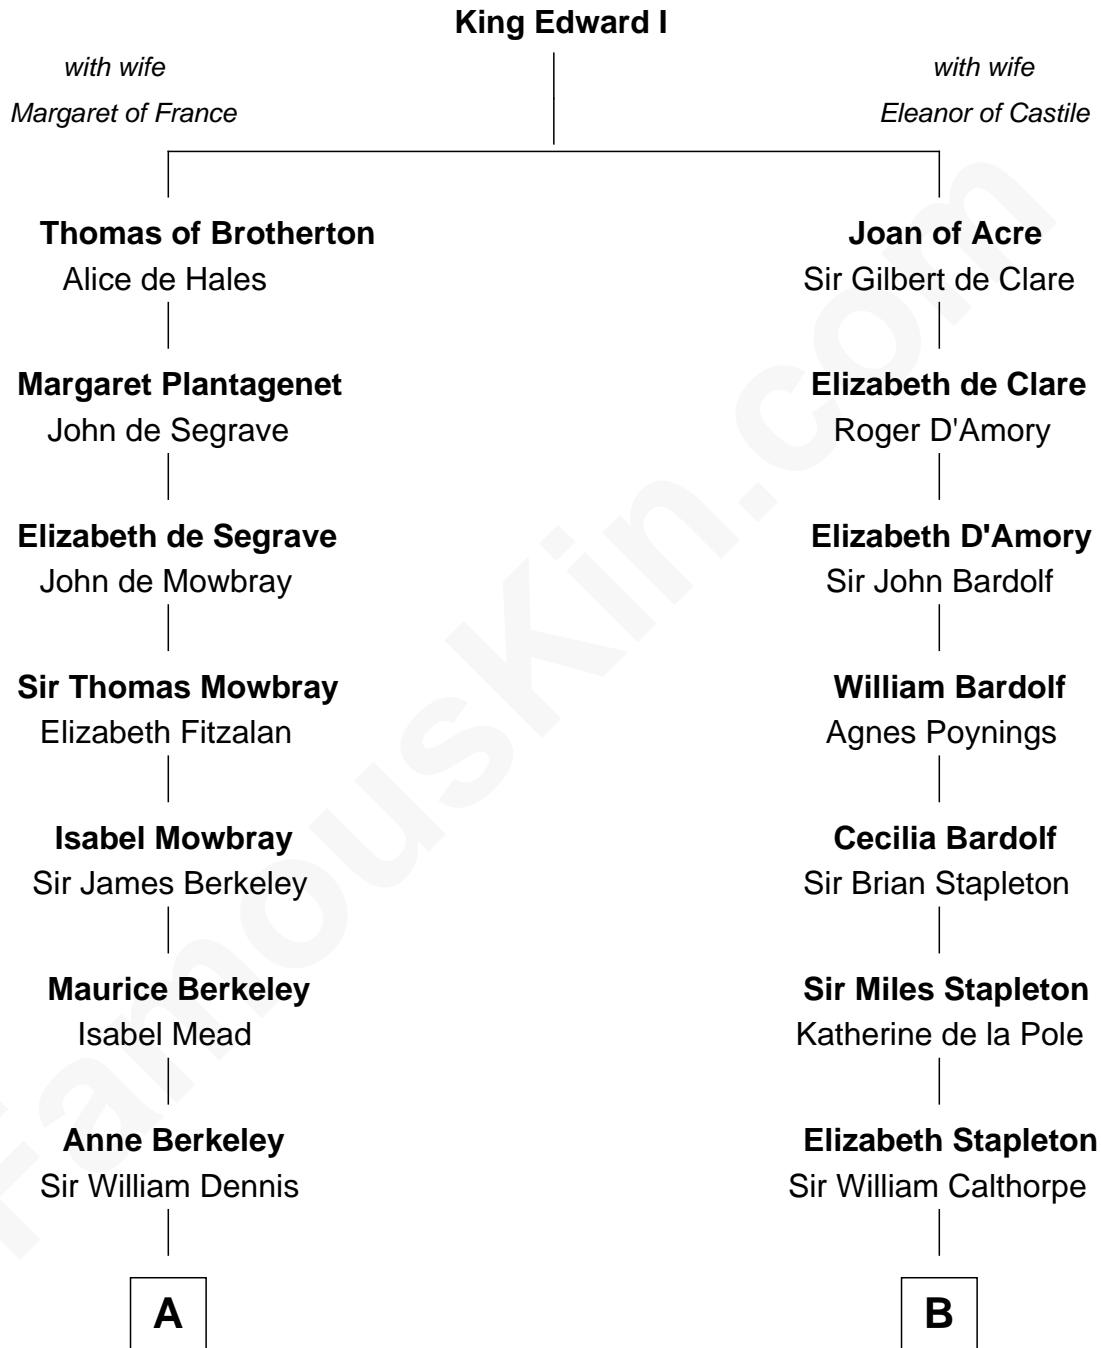

FamousKin.com

Relationship Chart of

Samuel Prescott

Completed Paul Revere's Midnight Ride

16th cousin 5 times removed of

Walt Disney

Co-Founder of The Walt Disney Company

C

Fanny Johnson

John Call

Eber Call

Violette Lawrence

Charles Call

Henrietta Gross

Flora Call

Elias Charles Disney