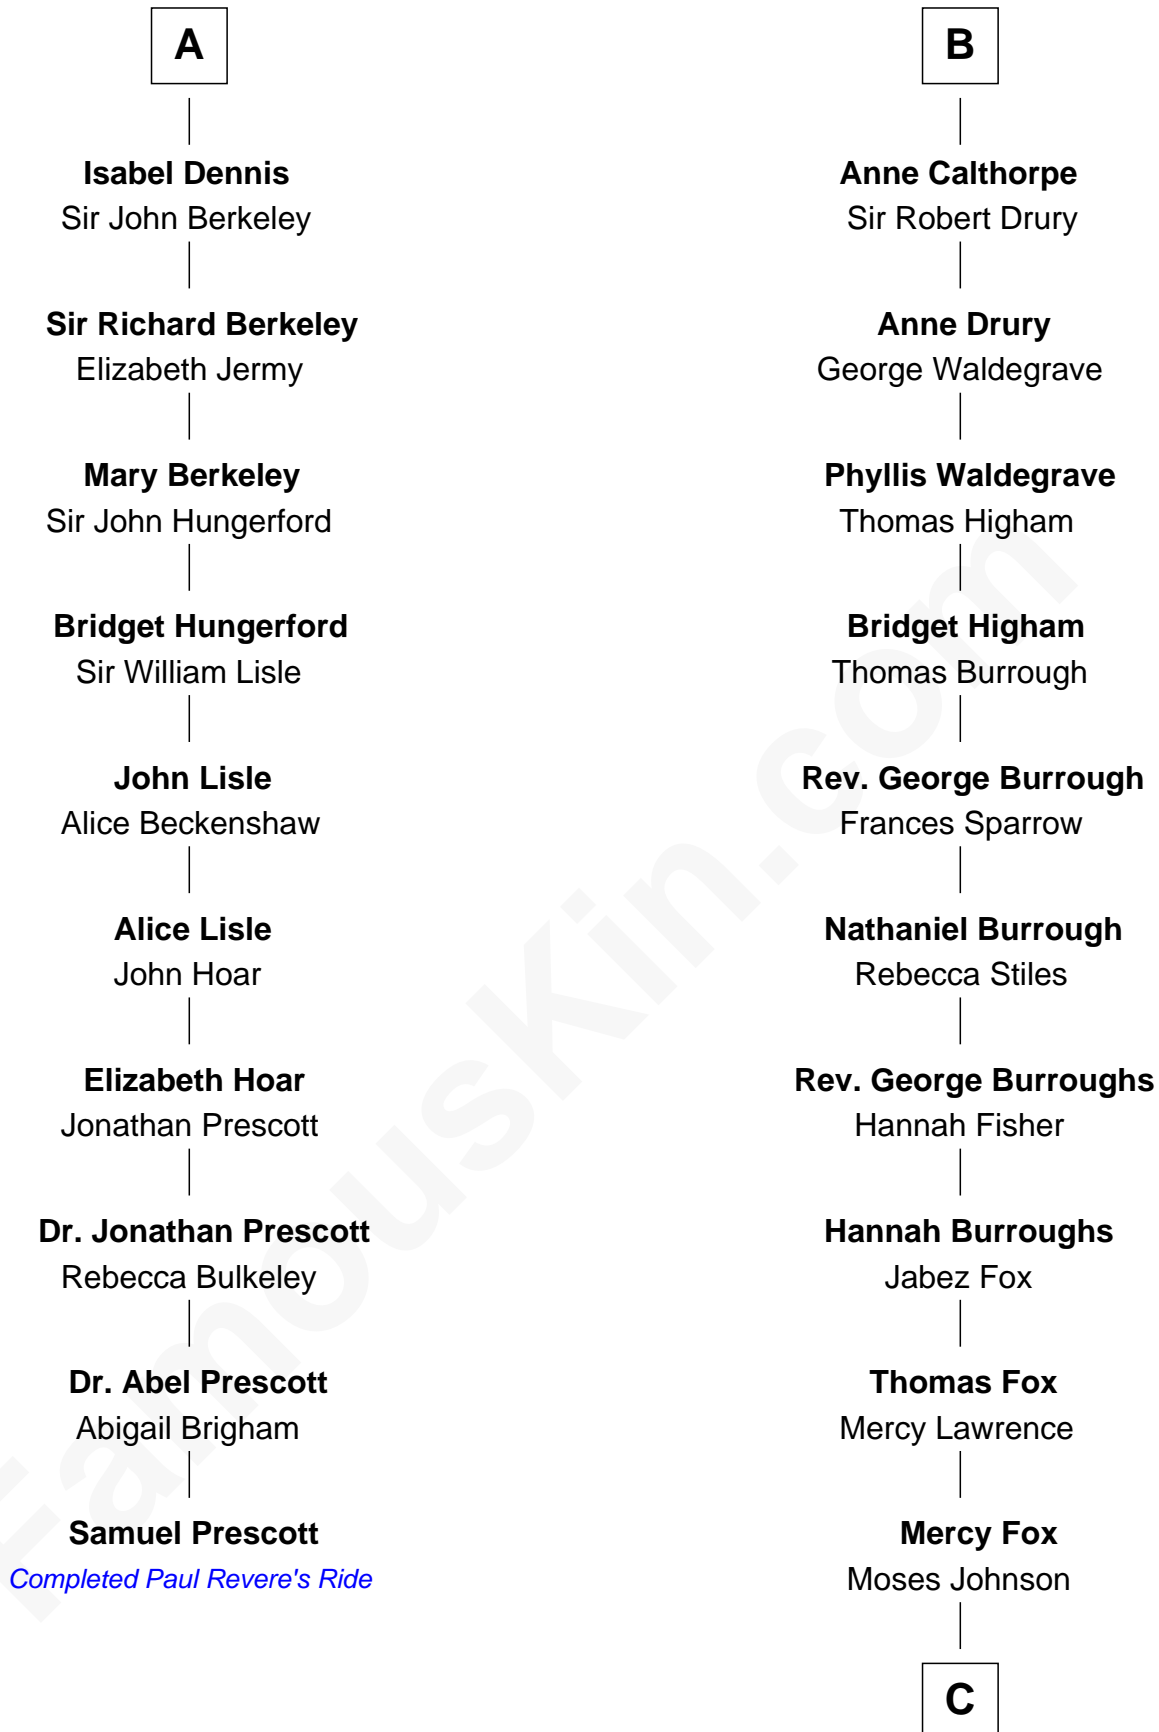

FamousKin.com

Relationship Chart of

Samuel Prescott

Completed Paul Revere's Midnight Ride

16th cousin 5 times removed of

Walt Disney

Co-Founder of The Walt Disney Company

C

Fanny Johnson

John Call

Eber Call

Violette Lawrence

Charles Call

Henrietta Gross

Flora Call

Elias Charles Disney