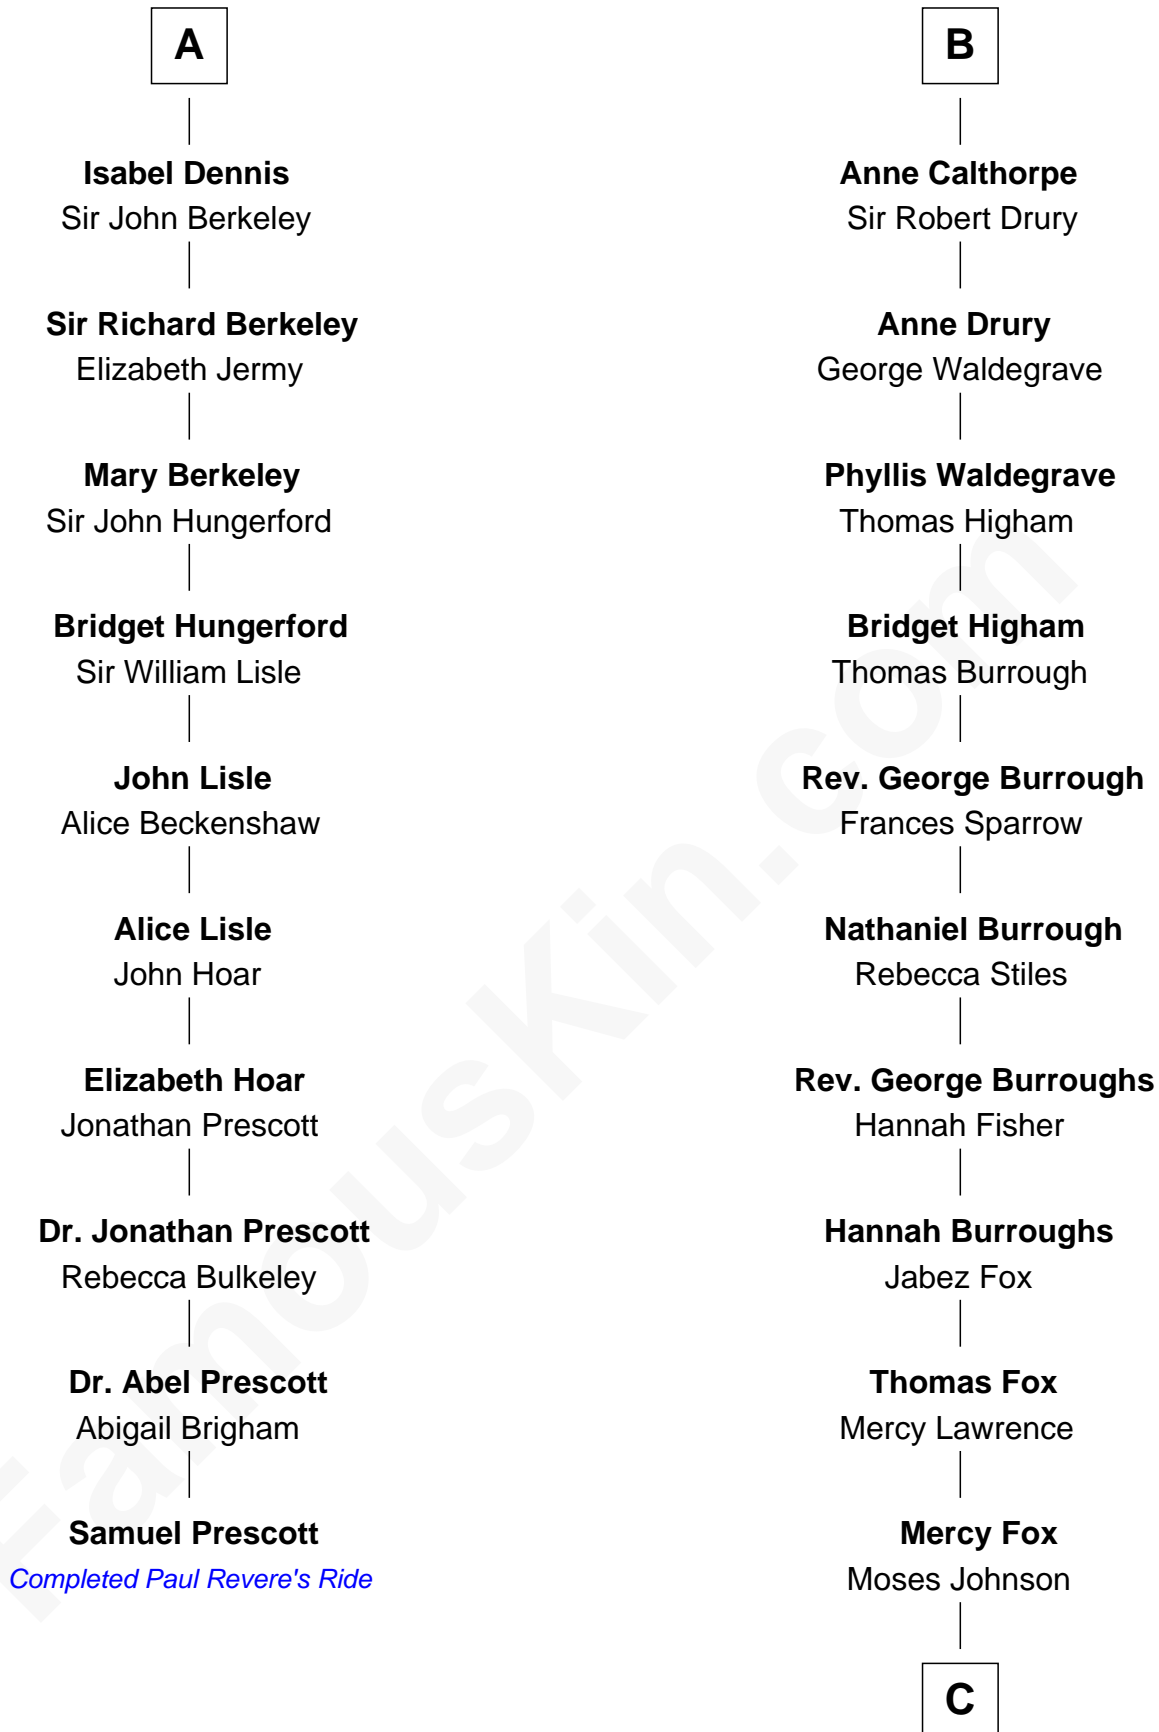

FamousKin.com

Relationship Chart of

Samuel Prescott

Completed Paul Revere's Midnight Ride

16th cousin 5 times removed of

Walt Disney

Co-Founder of The Walt Disney Company

Eleanor of Castile
Edward I, King of England

C

Fanny Johnson

John Call

Eber Call

Violette Lawrence

Charles Call

Henrietta Gross

Flora Call