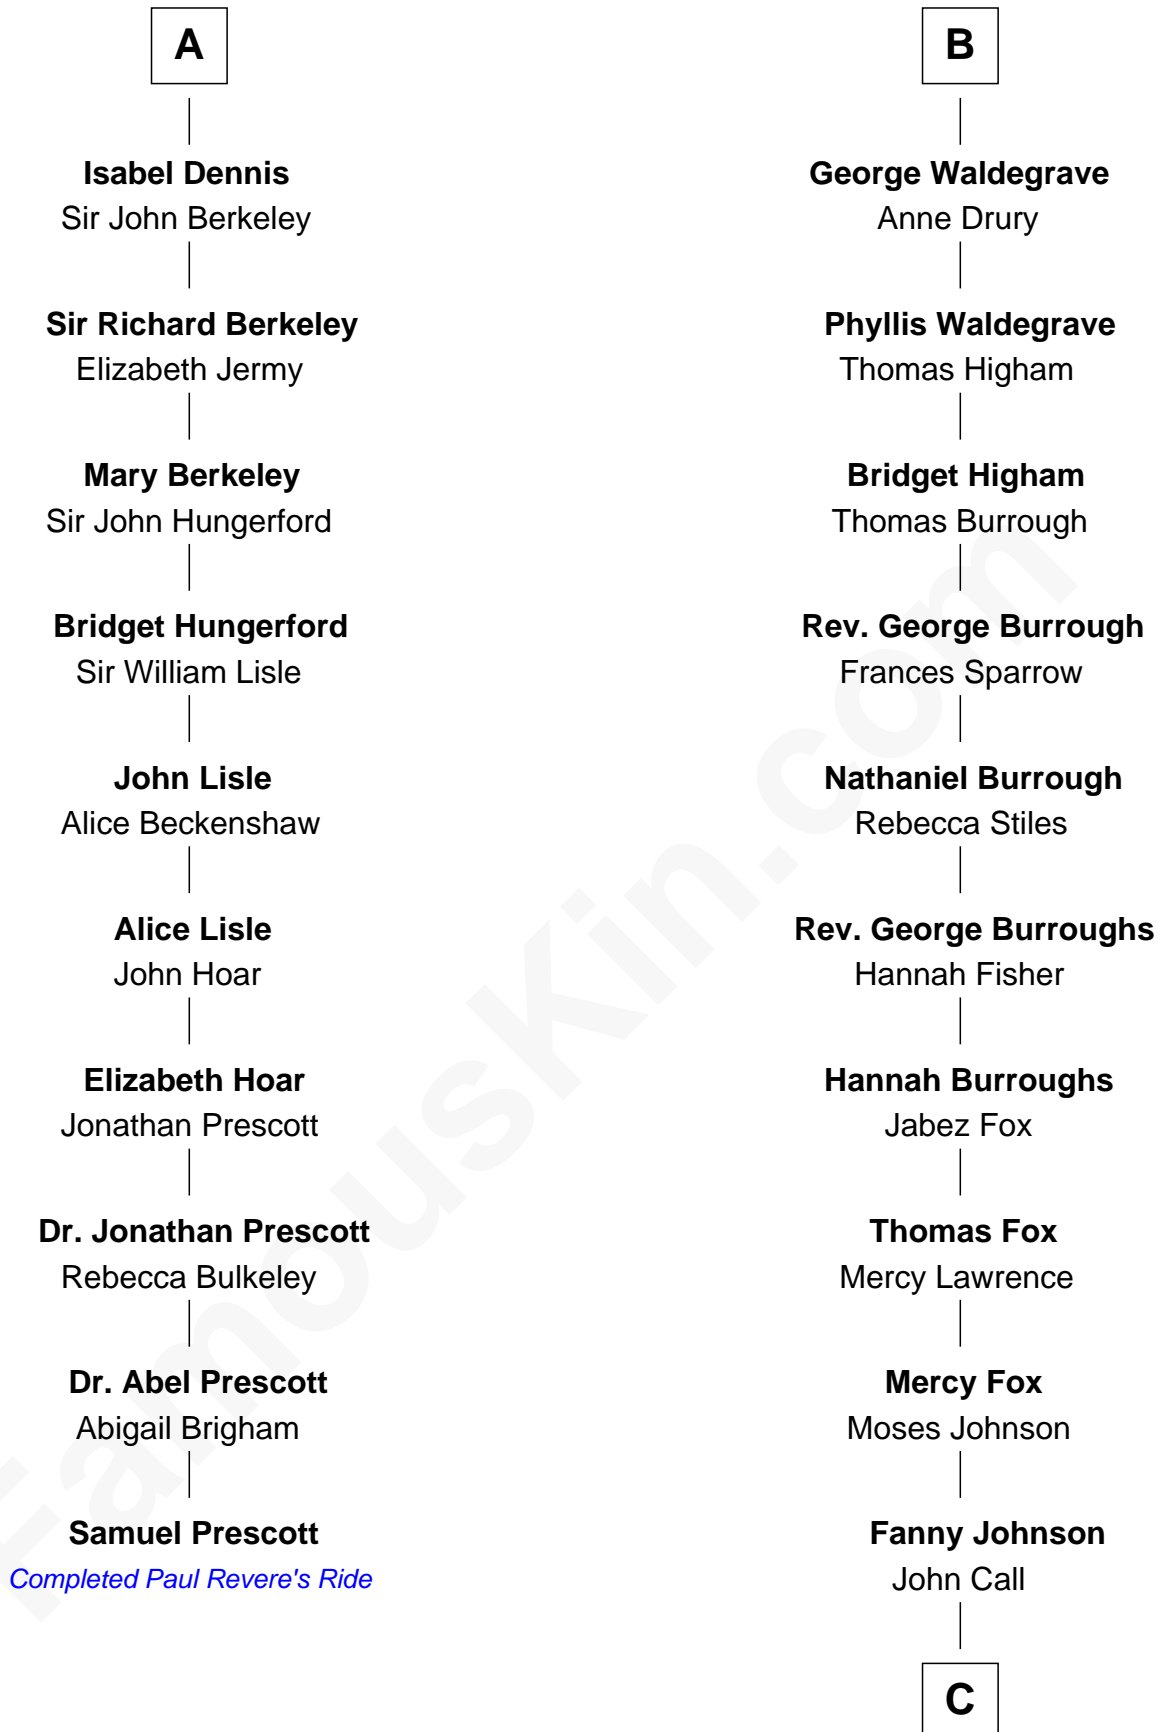

FamousKin.com

Relationship Chart of

Samuel Prescott

Completed Paul Revere's Midnight Ride

16th cousin 4 times removed of

Walt Disney

Co-Founder of The Walt Disney Company

C

Eber Call
Violette Lawrence

Charles Call
Henrietta Gross

Flora Call
Elias Charles Disney

Walt Disney
Co-Founder of The Walt Disney Co.