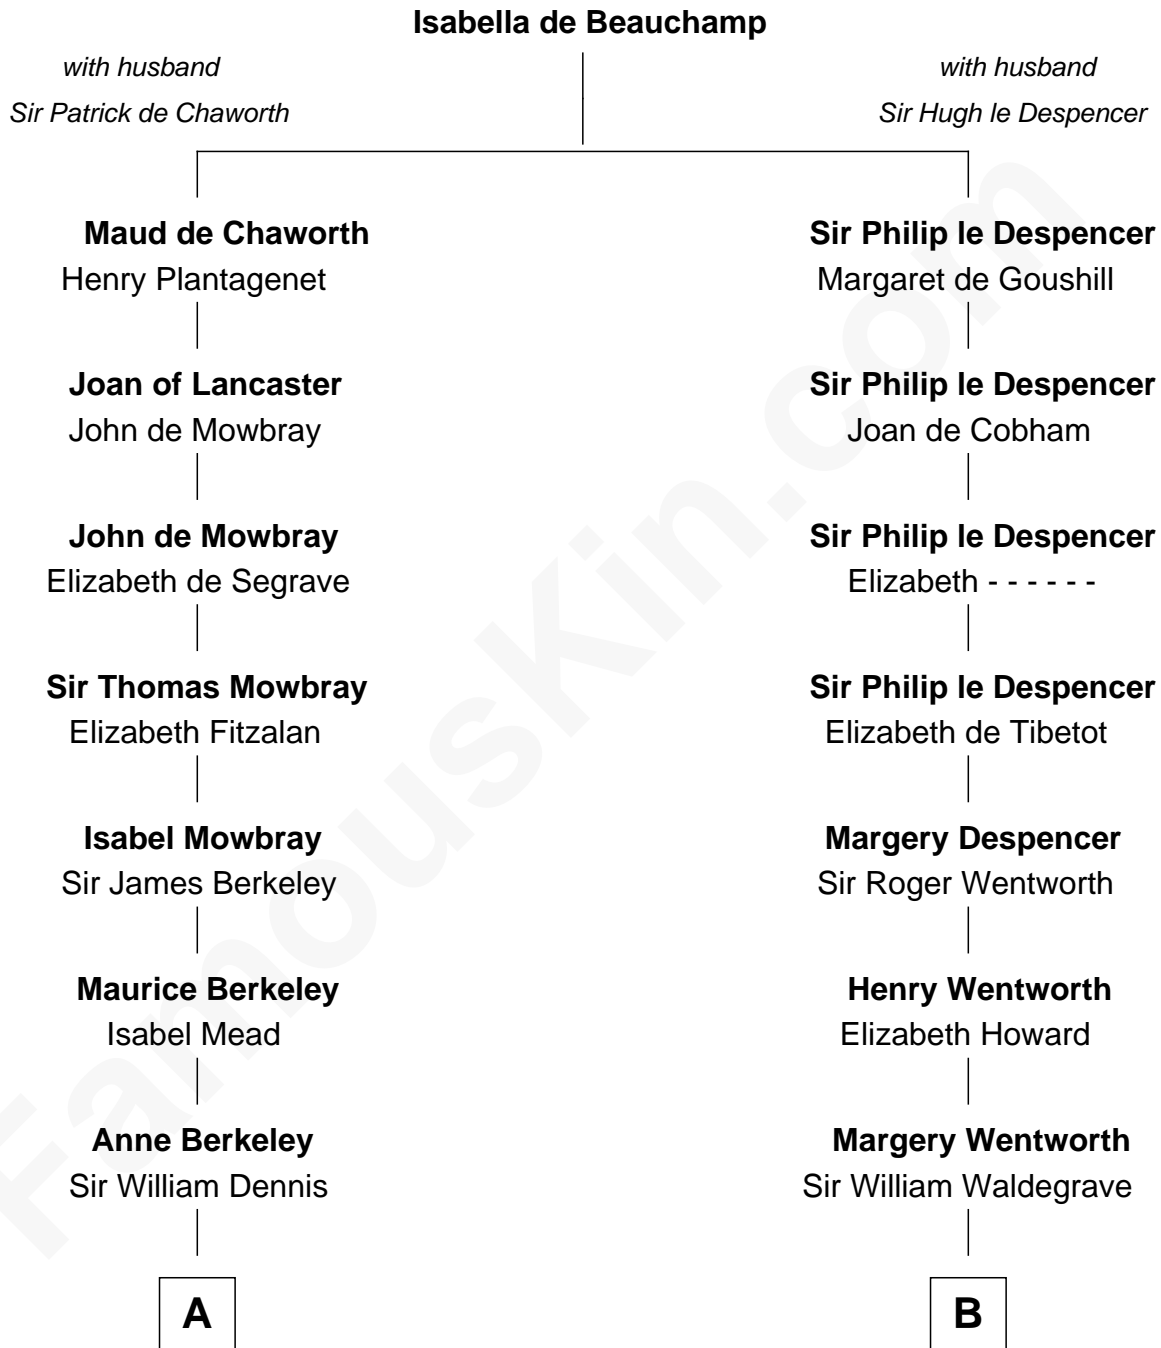

FamousKin.com

Relationship Chart of

Samuel Prescott

Completed Paul Revere's Midnight Ride

16th cousin 4 times removed of

Walt Disney

Co-Founder of The Walt Disney Company

C

Eber Call
Violette Lawrence

Charles Call
Henrietta Gross

Flora Call
Elias Charles Disney

Walt Disney
Co-Founder of The Walt Disney Co.