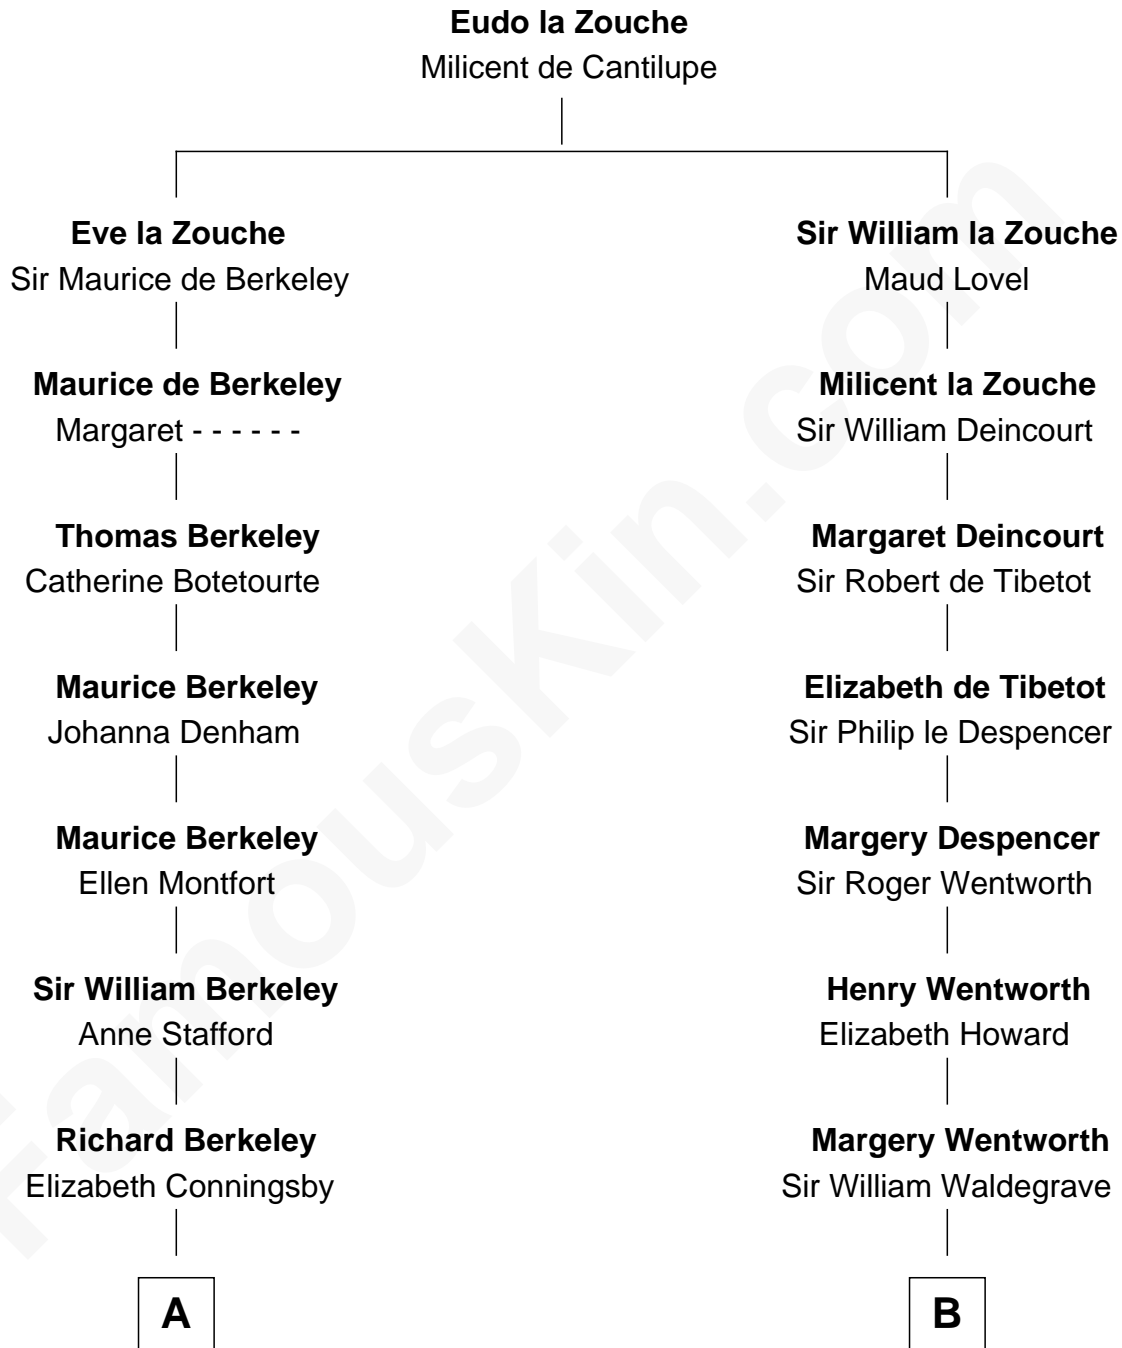

FamousKin.com

Relationship Chart of

Samuel Prescott

Completed Paul Revere's Midnight Ride

16th cousin 4 times removed of

Walt Disney

Co-Founder of The Walt Disney Company

C

Eber Call
Violette Lawrence

Charles Call
Henrietta Gross

Flora Call
Elias Charles Disney

Walt Disney
Co-Founder of The Walt Disney Co.