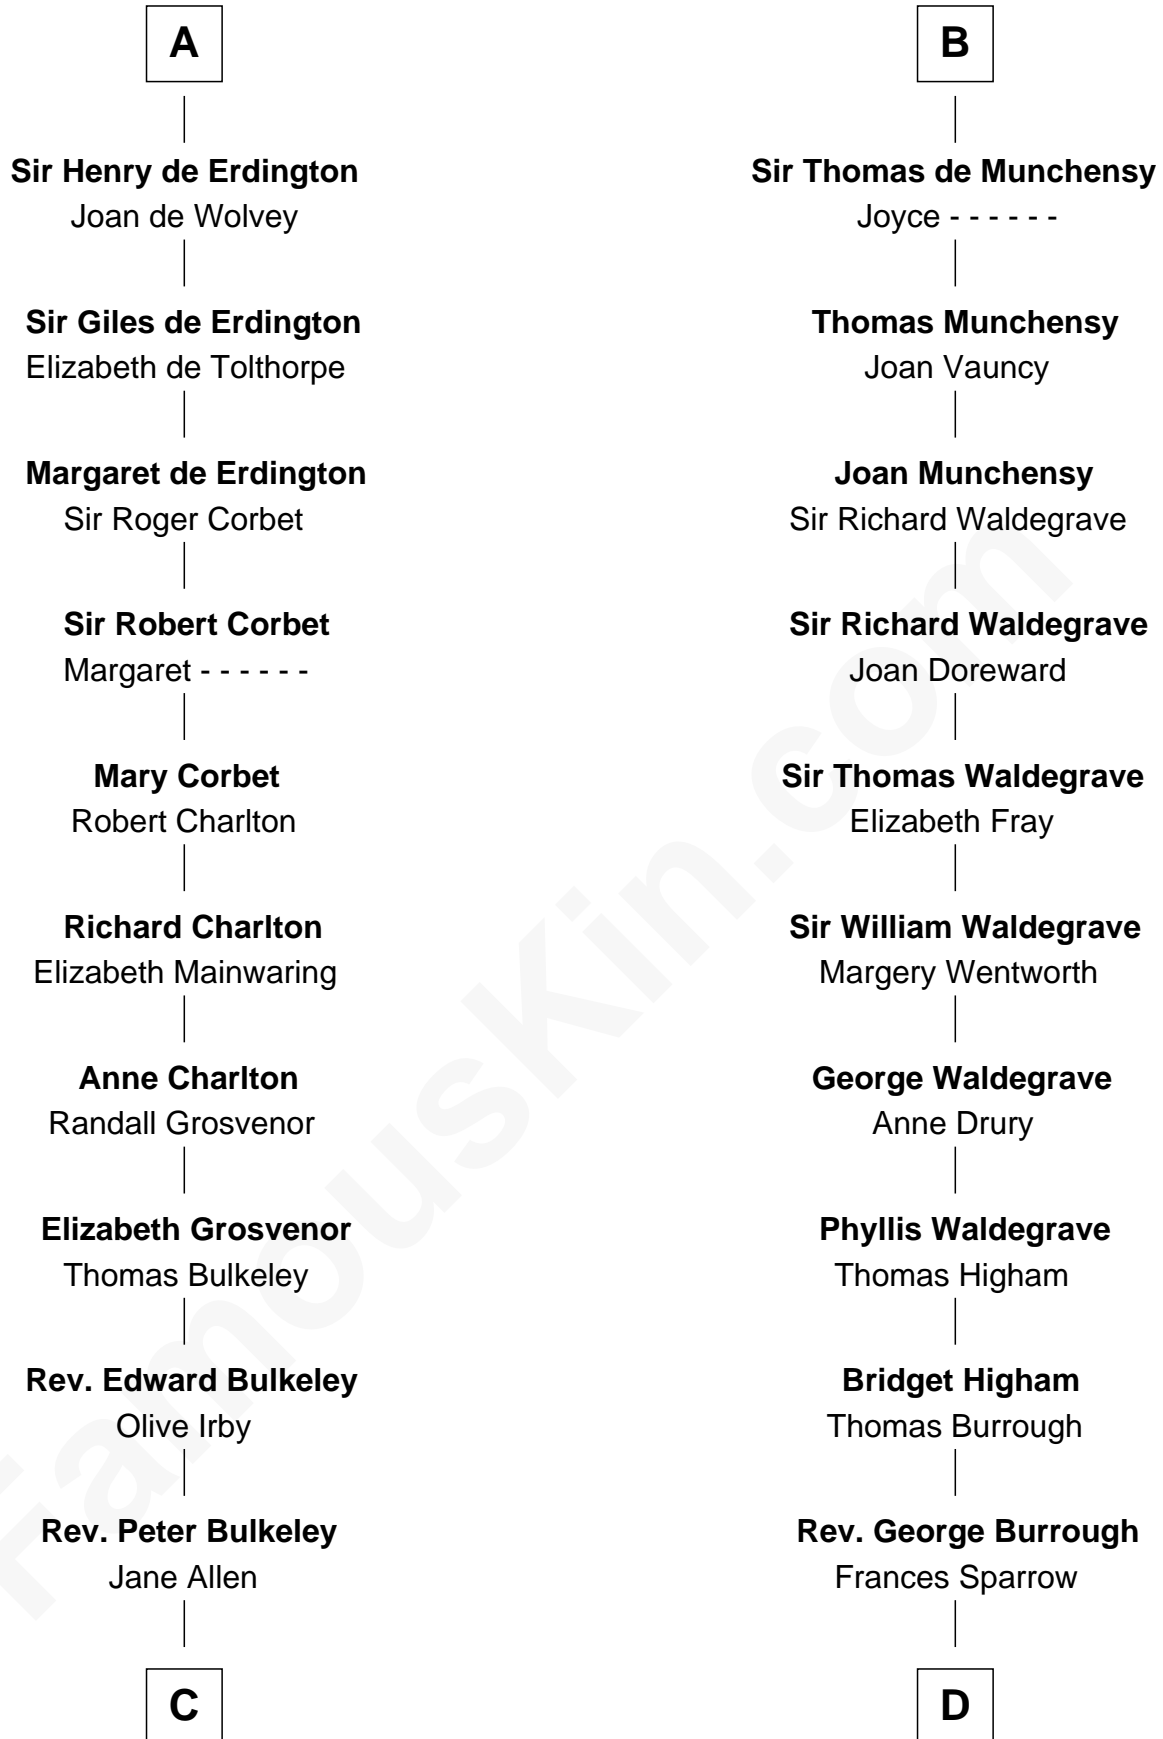

FamousKin.com

Relationship Chart of

Samuel Prescott

Completed Paul Revere's Midnight Ride

18th cousin 3 times removed of

Rev. George Burroughs

Executed for Witchcraft, Salem 1692

C

Rev. Edward Bulkeley

Lucian - - - - -

Peter Bulkeley

Rebecca Wheeler

Rebecca Bulkeley

Dr. Jonathan Prescott

Dr. Abel Prescott

Abigail Brigham

Samuel Prescott

Completed Paul Revere's Ride

D

Nathaniel Burrough

Rebecca Stiles

Rev. George Burroughs

Salem Witch Trials 1692

FamousKin.com