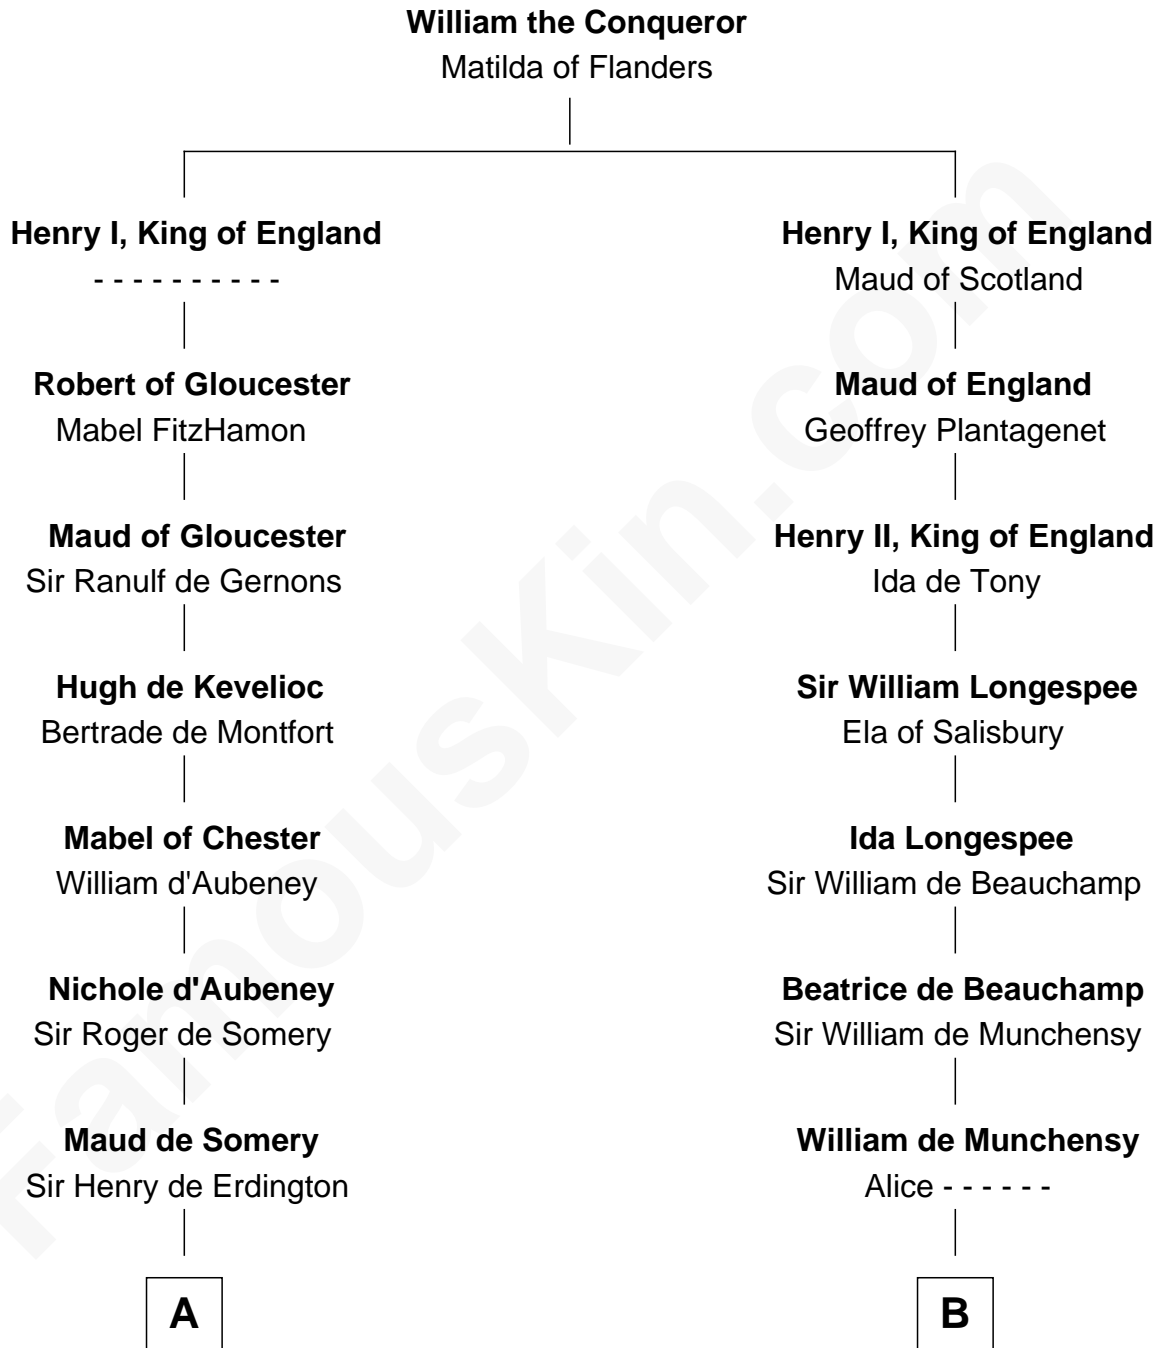

FamousKin.com

Relationship Chart of

Samuel Prescott

Completed Paul Revere's Midnight Ride

18th cousin 3 times removed of

Rev. George Burroughs

Executed for Witchcraft, Salem 1692

C

Rev. Edward Bulkeley

Lucian - - - - -

Peter Bulkeley

Rebecca Wheeler

Rebecca Bulkeley

Dr. Jonathan Prescott

Dr. Abel Prescott

Abigail Brigham

Samuel Prescott

Completed Paul Revere's Ride

D

Nathaniel Burrough

Rebecca Stiles

Rev. George Burroughs

Salem Witch Trials 1692

FamousKin.com