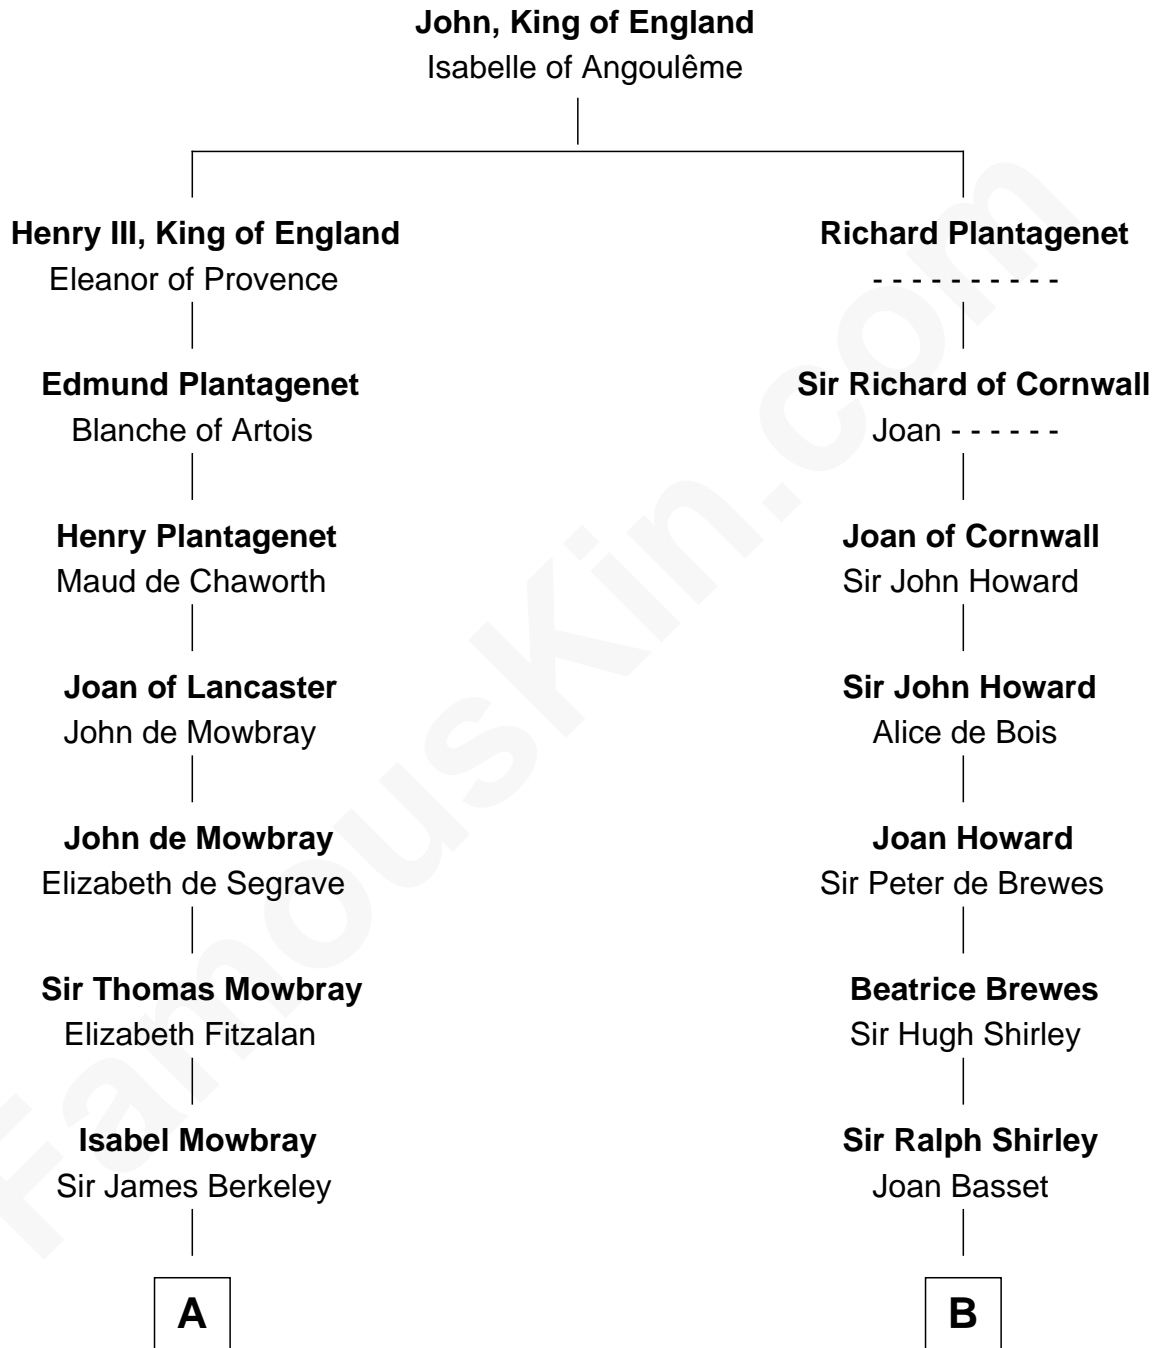

FamousKin.com

Relationship Chart of

Samuel Prescott

Completed Paul Revere's Midnight Ride

18th cousin 3 times removed of

William Henry Moore

Co-Founder, U.S. Steel and Nabisco

C

Dr. Abel Prescott

Abigail Brigham

Samuel Prescott

Completed Paul Revere's Ride

D

Sarah Browne

George Beckwith

George Beckwith

Rachel Marsh

George Beckwith

Mary Bradley

Rachael Arvilla Beckwith

Nathaniel Ford Moore

William Henry Moore

Co-Founder, U.S. Steel and Nabisco

FamousKin.com