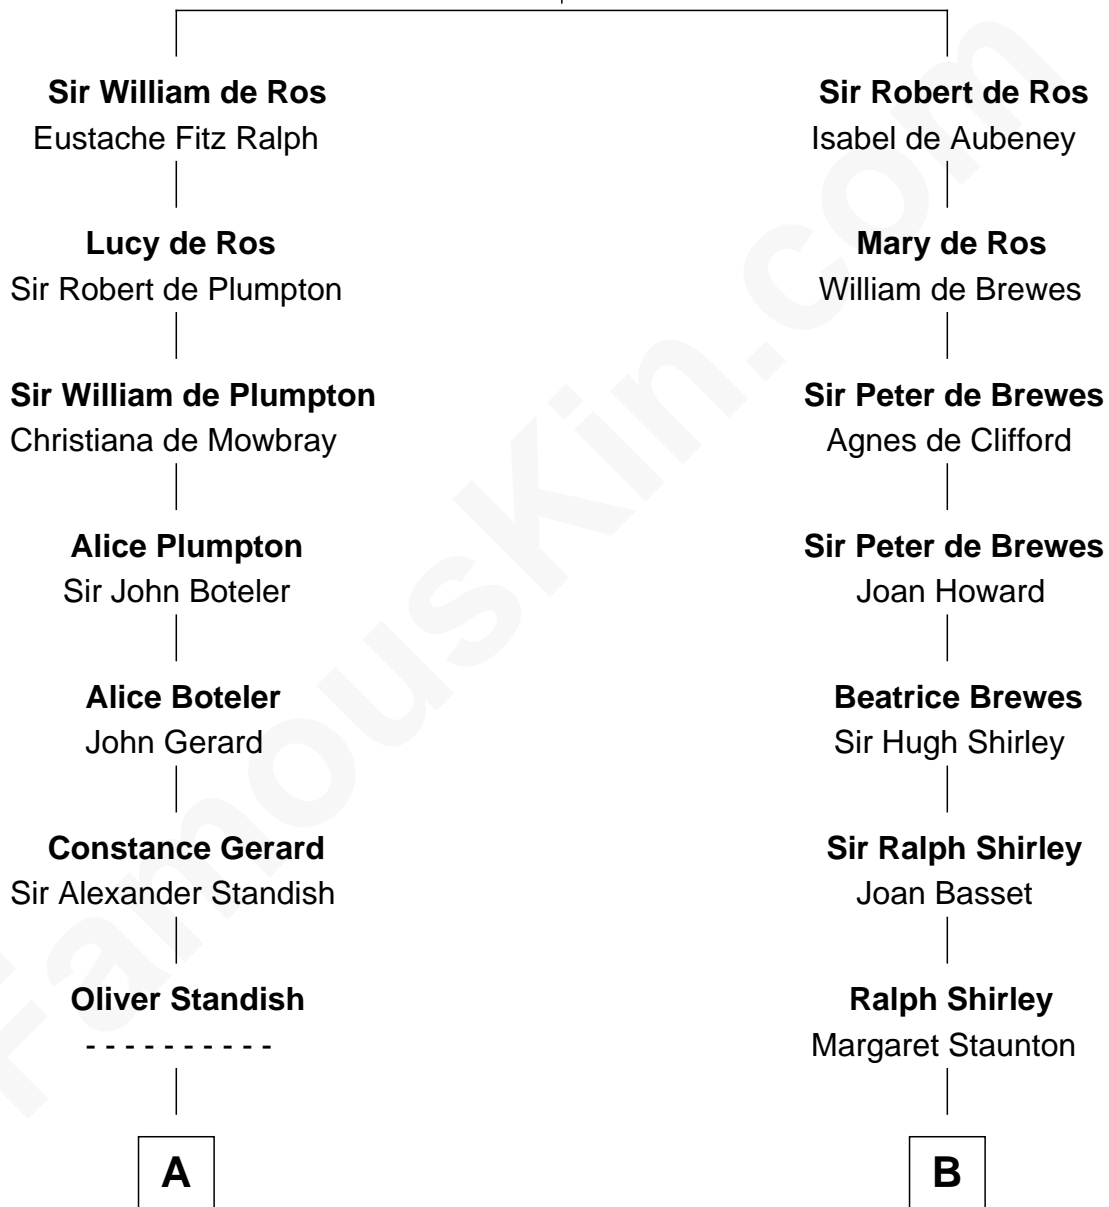

FamousKin.com

Relationship Chart of

Samuel Prescott

Completed Paul Revere's Midnight Ride

16th cousin 4 times removed of

William Henry Moore

Co-Founder, U.S. Steel and Nabisco

Sir William de Ros

Lucy FitzPiers

C

George Beckwith

Rachel Marsh

George Beckwith

Mary Bradley

Rachael Arvilla Beckwith

Nathaniel Ford Moore

William Henry Moore

Co-Founder, U.S. Steel and Nabisco

FamousKin.com