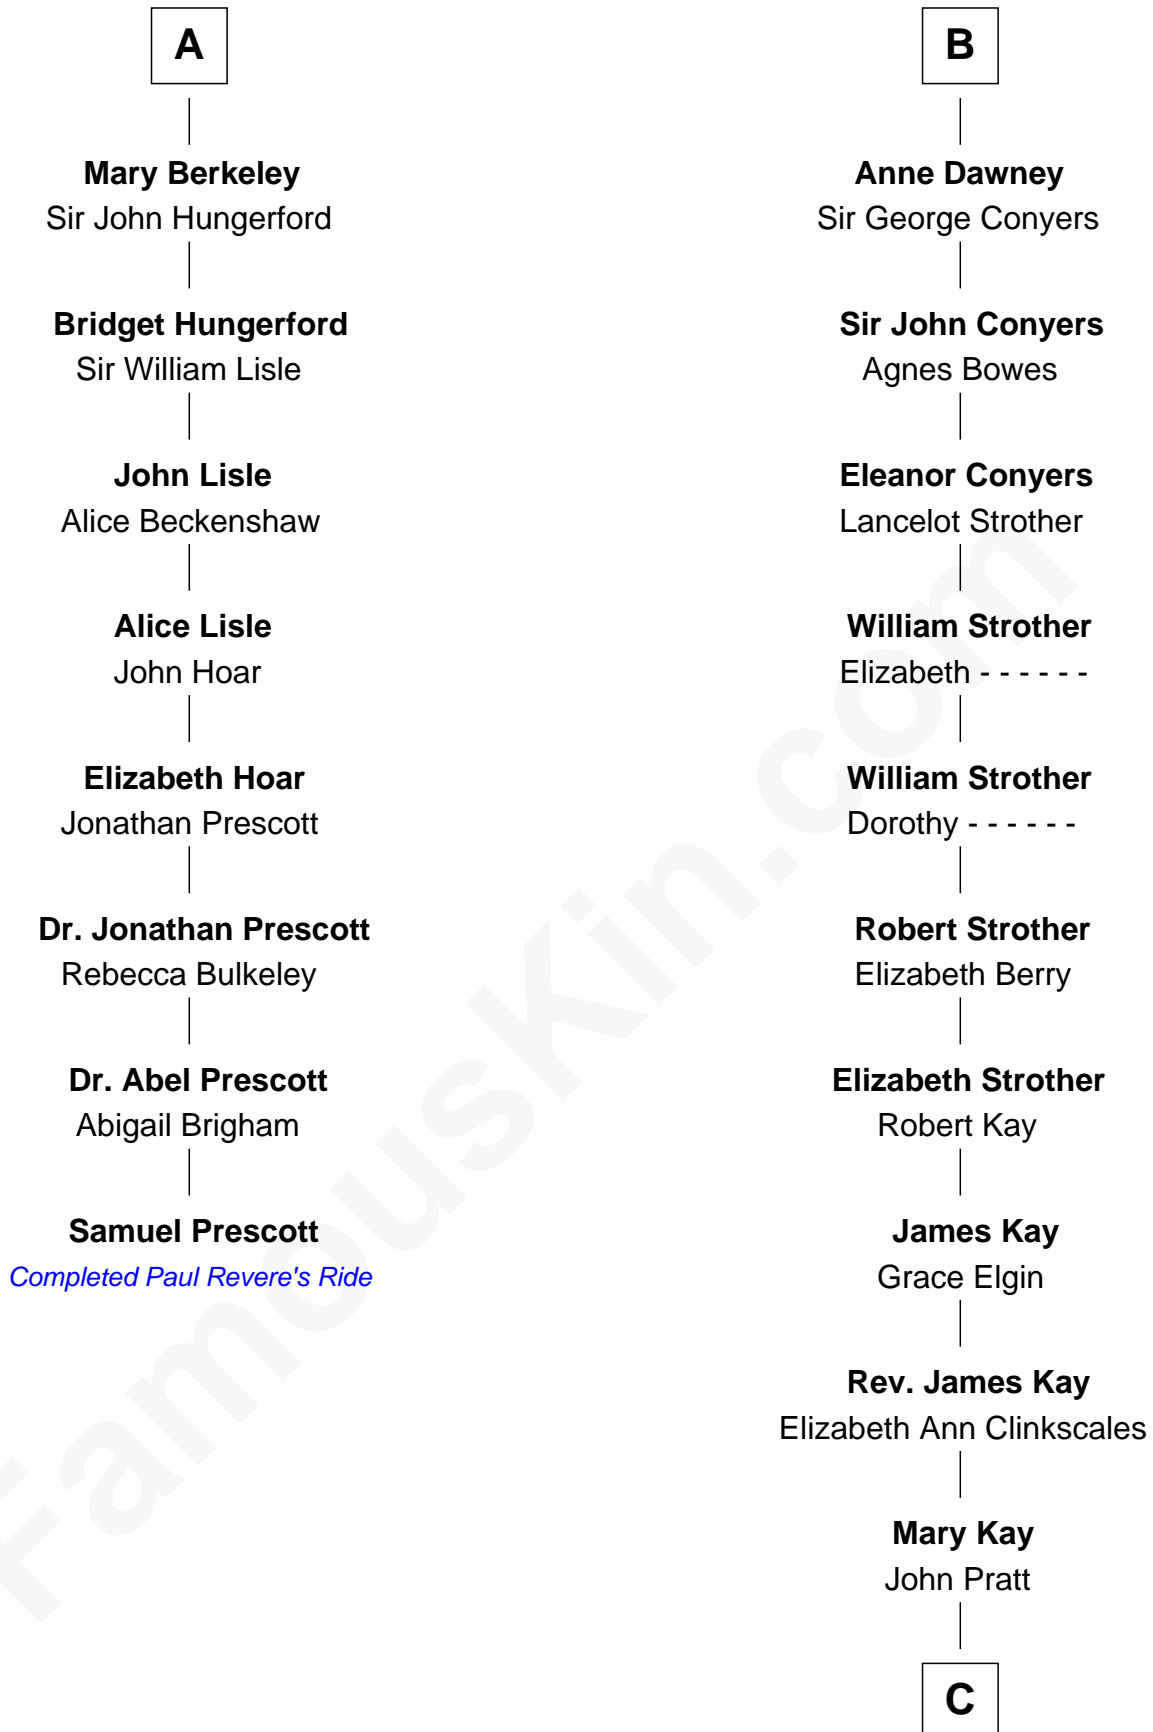

FamousKin.com

Relationship Chart of

Samuel Prescott

Completed Paul Revere's Midnight Ride

14th cousin 6 times removed of

Jimmy Carter
39th U.S. President

Richard Fitzalan
Eleanor Plantagenet

C

James E. Pratt
Sophronia C. Cowan

Nina Pratt
William Archibald Carter

Earl Carter
Lillian Gordy

Jimmy Carter
39th U.S. President

FamousKin.com