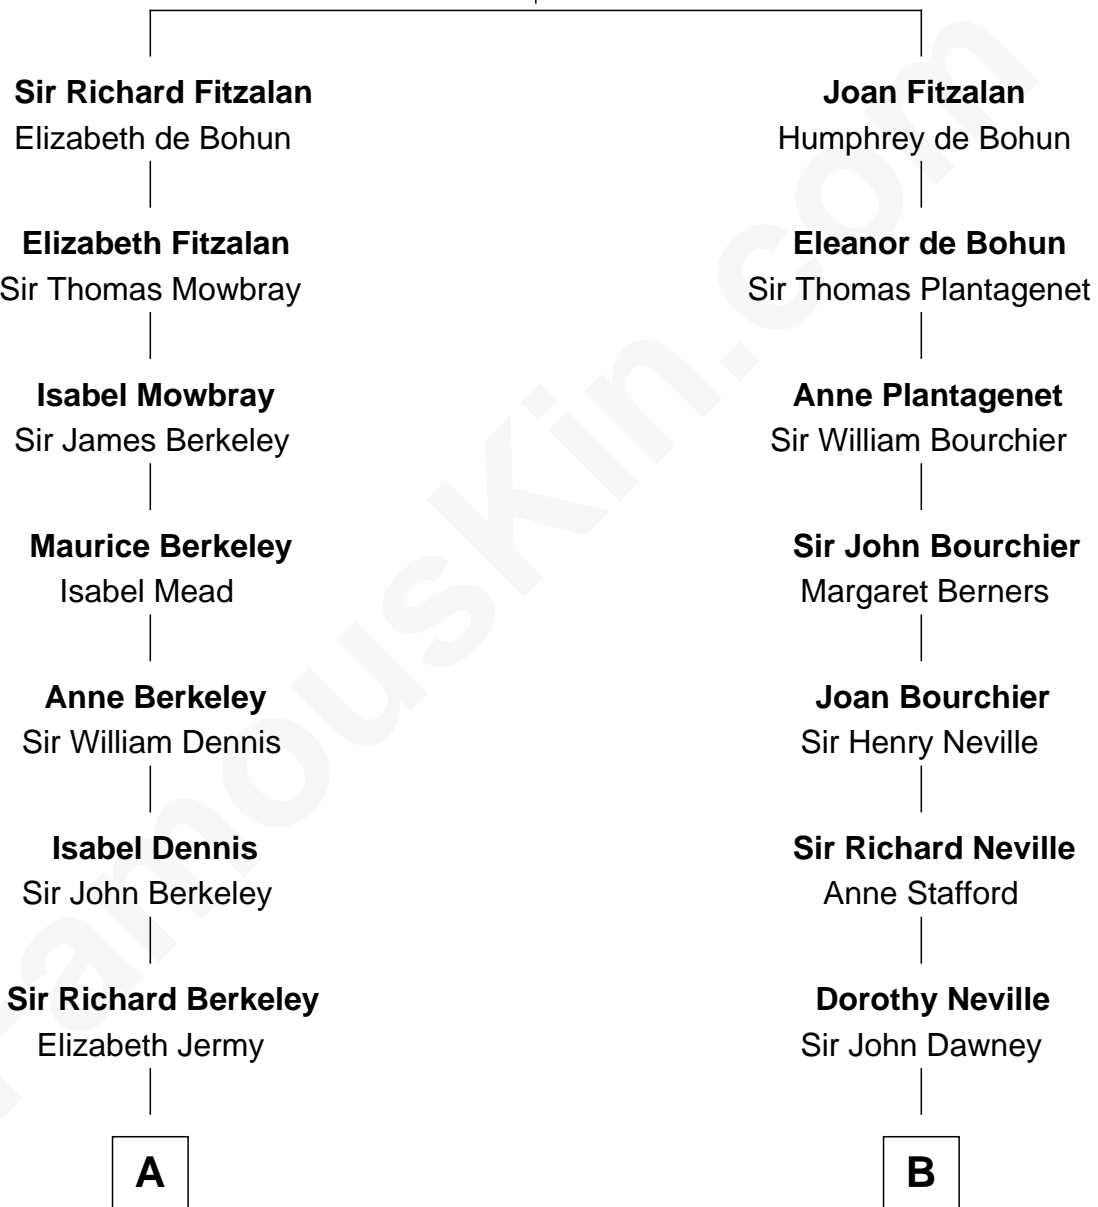

FamousKin.com

Relationship Chart of

Samuel Prescott

Completed Paul Revere's Midnight Ride

14th cousin 6 times removed of

Jimmy Carter
39th U.S. President

Richard Fitzalan
Eleanor Plantagenet

C

James E. Pratt
Sophronia C. Cowan

Nina Pratt
William Archibald Carter

Earl Carter
Lillian Gordy

Jimmy Carter
39th U.S. President

FamousKin.com