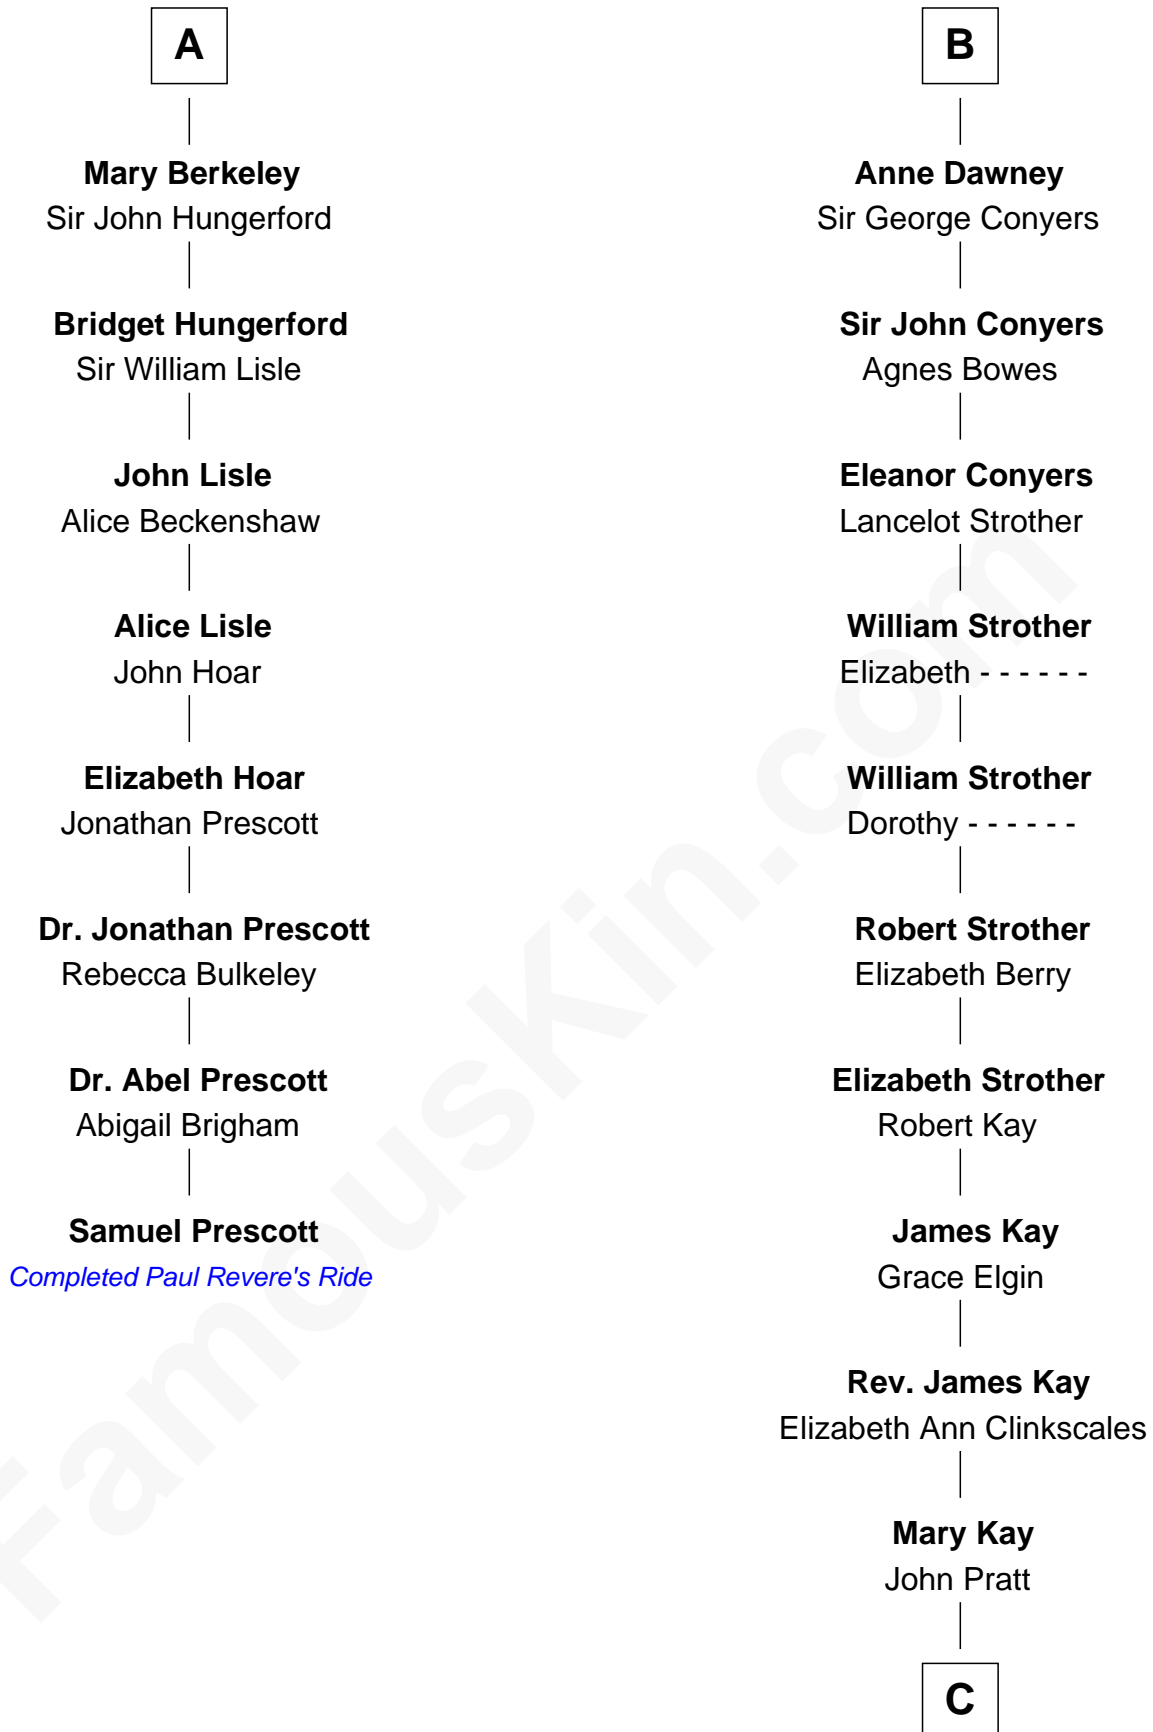

## Relationship Chart of

### Samuel Prescott

*Completed Paul Revere's Midnight Ride*

14th cousin 6 times removed of

**Jimmy Carter**  
39th U.S. President

**Sir William de Bohun**  
Elizabeth de Badlesmere

**C**

**James E. Pratt**

Sophonra C. Cowan

**Nina Pratt**

William Archibald Carter

**Earl Carter**

Lillian Gordy

**Jimmy Carter**

*39th U.S. President*

FamousKin.com