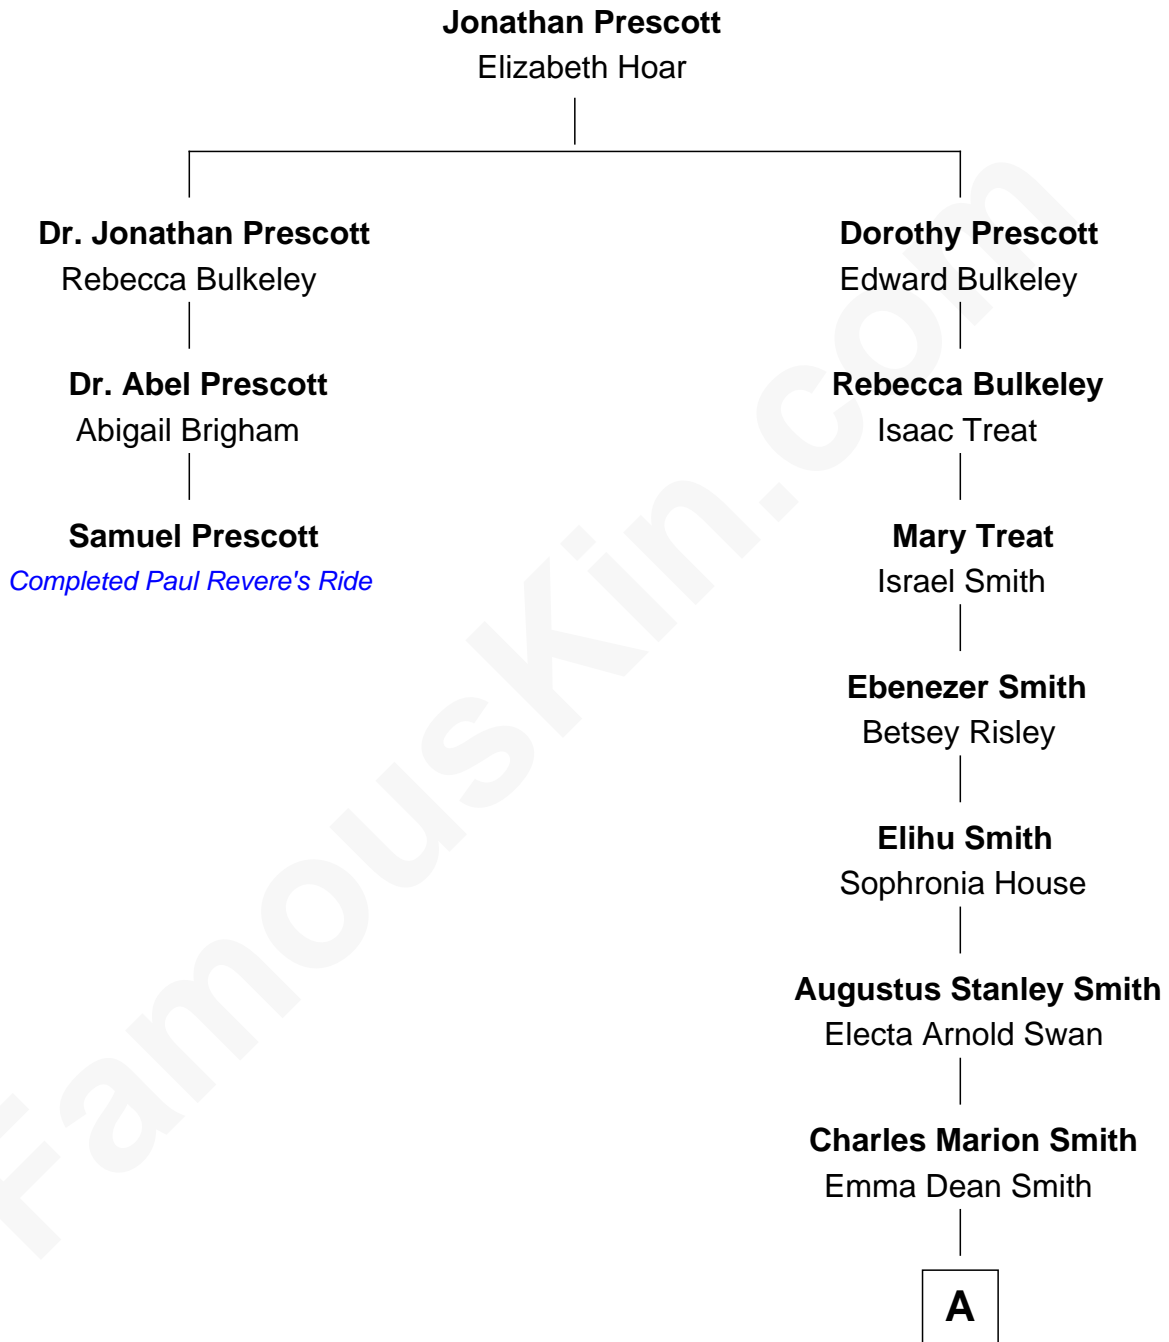

FamousKin.com

Relationship Chart of

Samuel Prescott

Completed Paul Revere's Midnight Ride

2nd cousin 8 times removed of

Tammy Duckworth

U.S. Senator from Illinois

A

Gurdon Robbins Smith

Daisy Deane Amick

Winnie Smith

Joseph Frank Duckworth

Franklin Garthwright Duckworth

Lamai Sompornpairin

Tammy Duckworth

U.S. Senator from Illinois

FamousKin.com