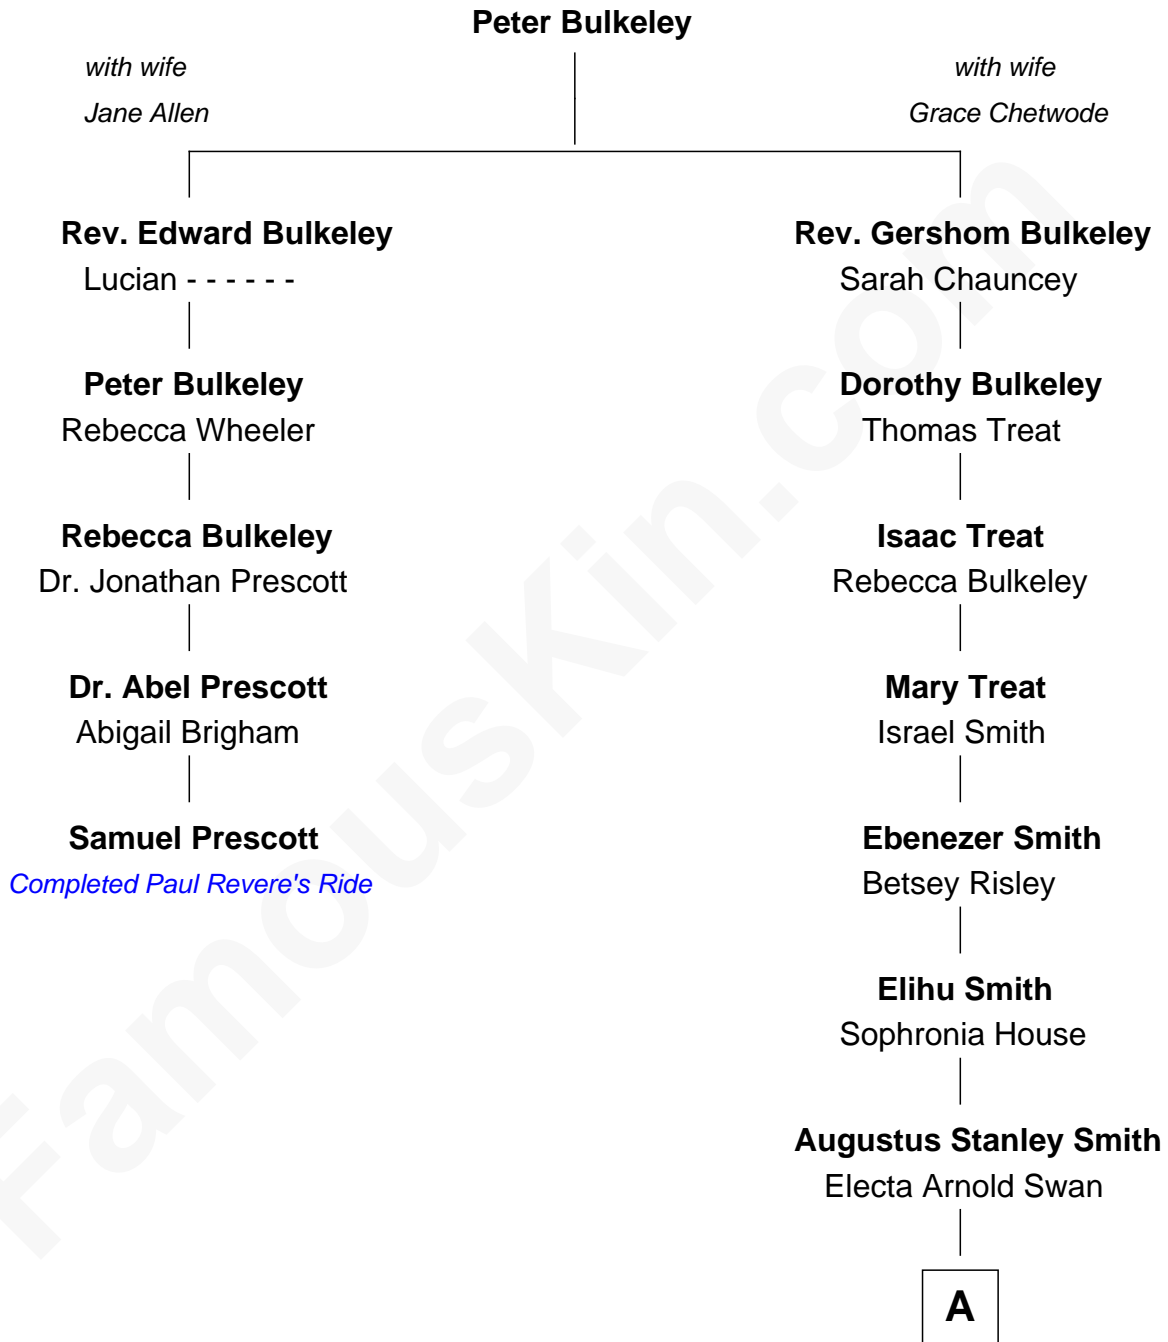

FamousKin.com

Relationship Chart of

Samuel Prescott

Completed Paul Revere's Midnight Ride

4th cousin 7 times removed of

Tammy Duckworth
U.S. Senator from Illinois

A

Charles Marion Smith

Emma Dean Smith

Gurdon Robbins Smith

Daisy Deane Amick

Winnie Smith

Joseph Frank Duckworth

Franklin Garthwright Duckworth

Lamai Sompornpairin

Tammy Duckworth

U.S. Senator from Illinois

FamousKin.com