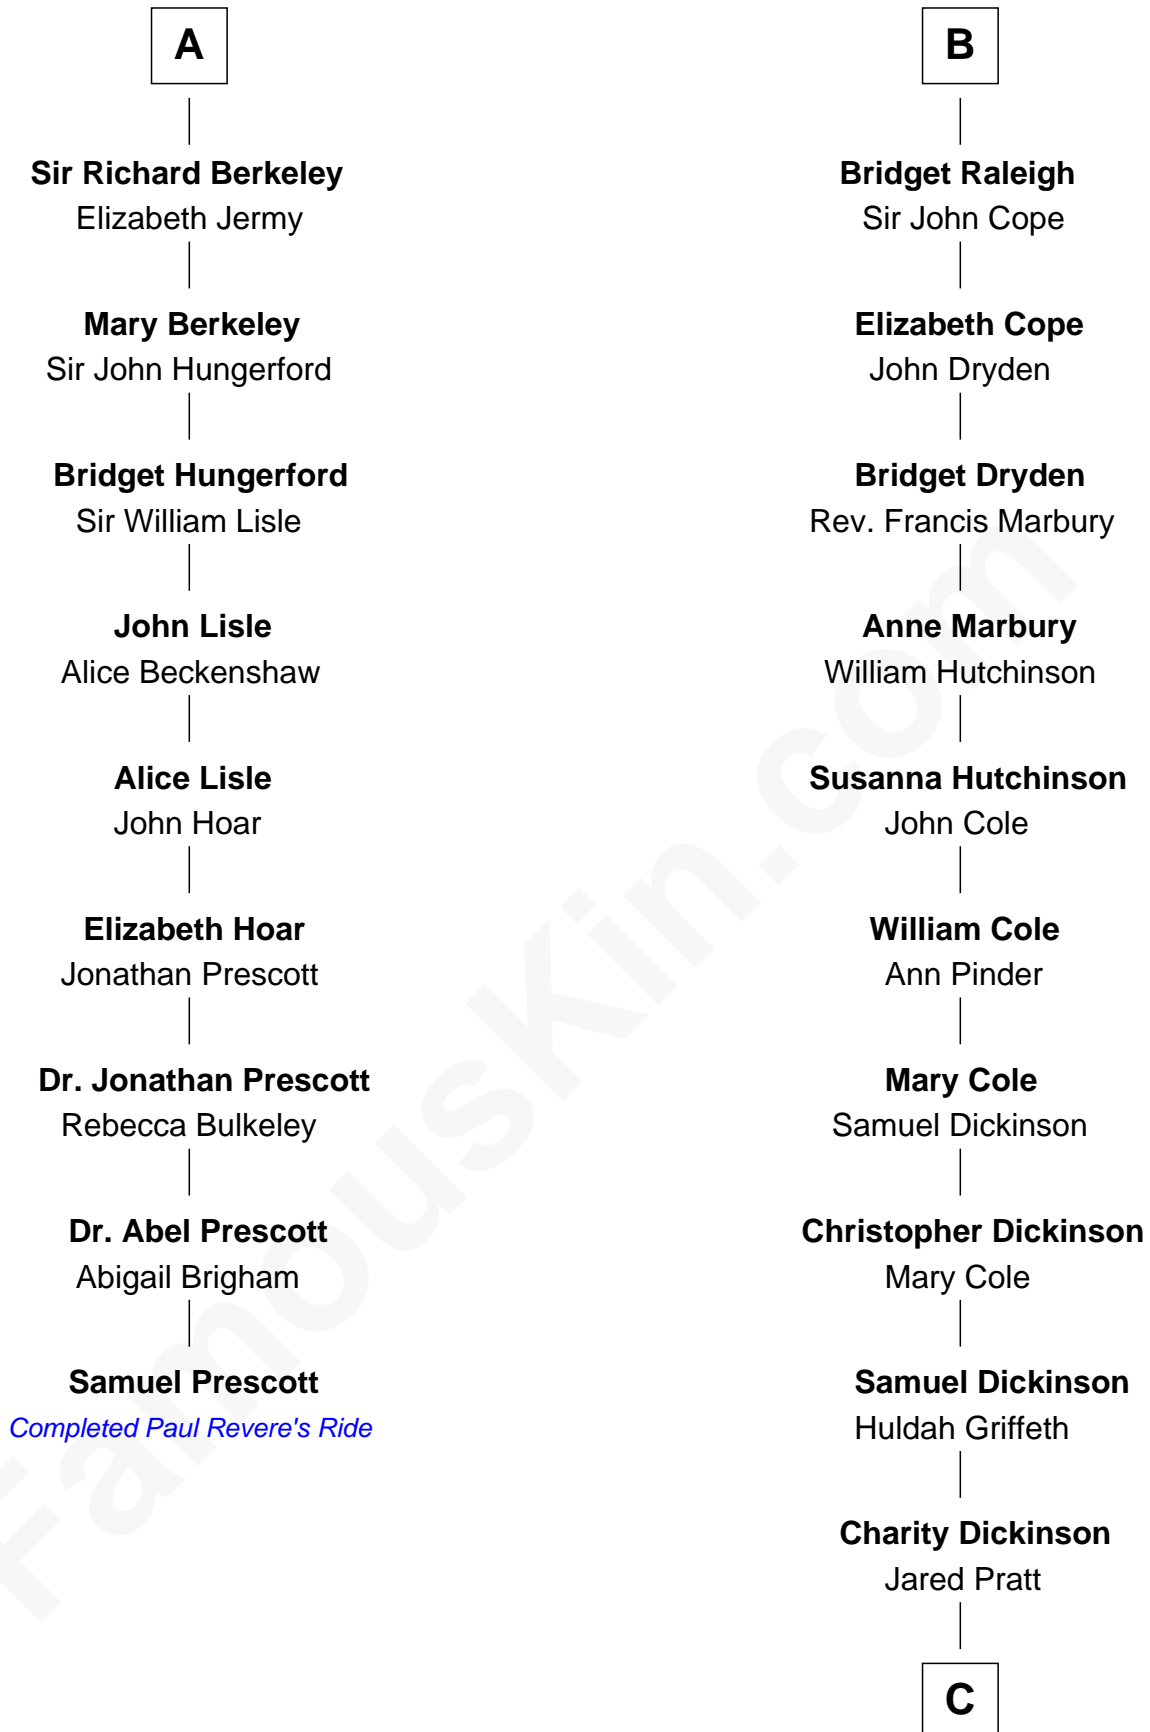

## Relationship Chart of

### Samuel Prescott

*Completed Paul Revere's Midnight Ride*

15th cousin 6 times removed of

**Mitt Romney**

*70th Governor of Massachusetts*

**Edmund Fitzalan**

Alice de Warenne

C

**Parley Parker Pratt**

Mary Woods

**Helaman Pratt**

Anna Johanna Dorothy Wilcken

**Anna Amelia Pratt**

Gaskell Samuel Romney

**George Wilcken Romney**

Lenore Emily LaFount

**Mitt Romney**

*70th Governor of Massachusetts*