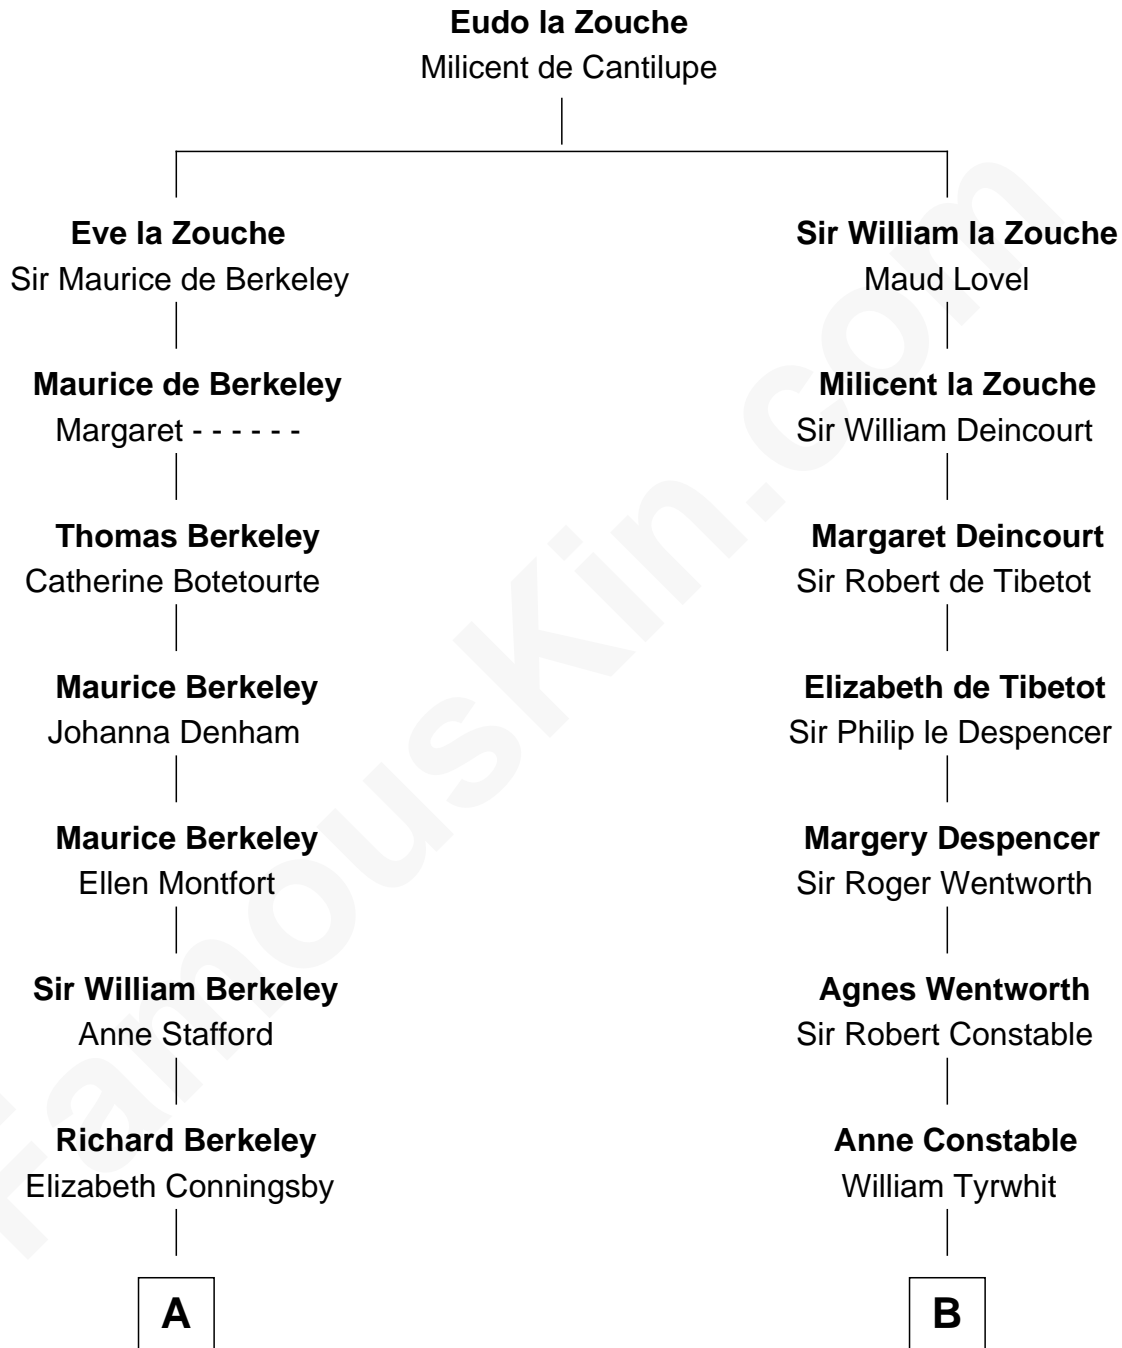

FamousKin.com

Relationship Chart of

Samuel Prescott

Completed Paul Revere's Midnight Ride

16th cousin 5 times removed of

Mitt Romney

70th Governor of Massachusetts

C

Clarissa Minerva Duzette

Lewis Robison

Charles Edward Robison

Rosetta Mary Berry

Alma Luella Robison

Harold Arundel LaFount

Lenore Emily LaFount

George Wilcken Romney

Mitt Romney

70th Governor of Massachusetts