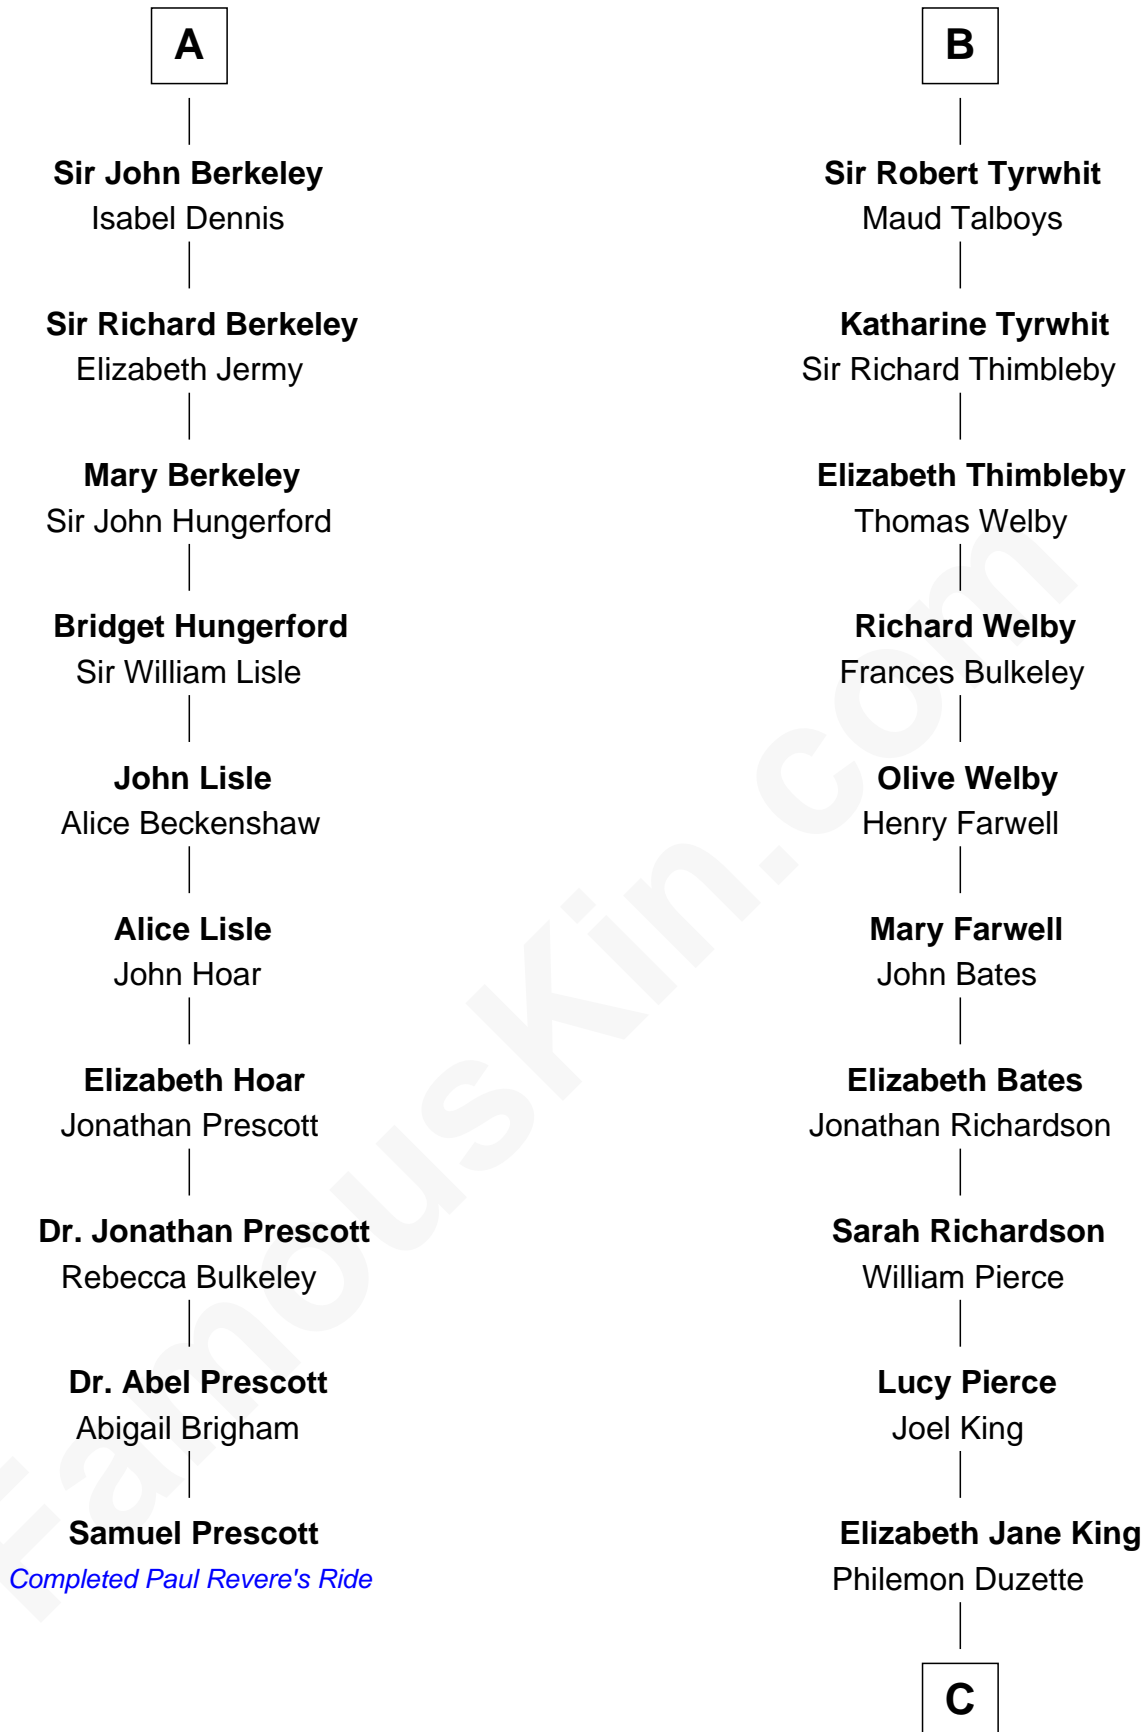

FamousKin.com

Relationship Chart of

Samuel Prescott

Completed Paul Revere's Midnight Ride

16th cousin 5 times removed of

Mitt Romney

70th Governor of Massachusetts

C

Clarissa Minerva Duzette

Lewis Robison

Charles Edward Robison

Rosetta Mary Berry

Alma Luella Robison

Harold Arundel LaFount

Lenore Emily LaFount

George Wilcken Romney

Mitt Romney

70th Governor of Massachusetts