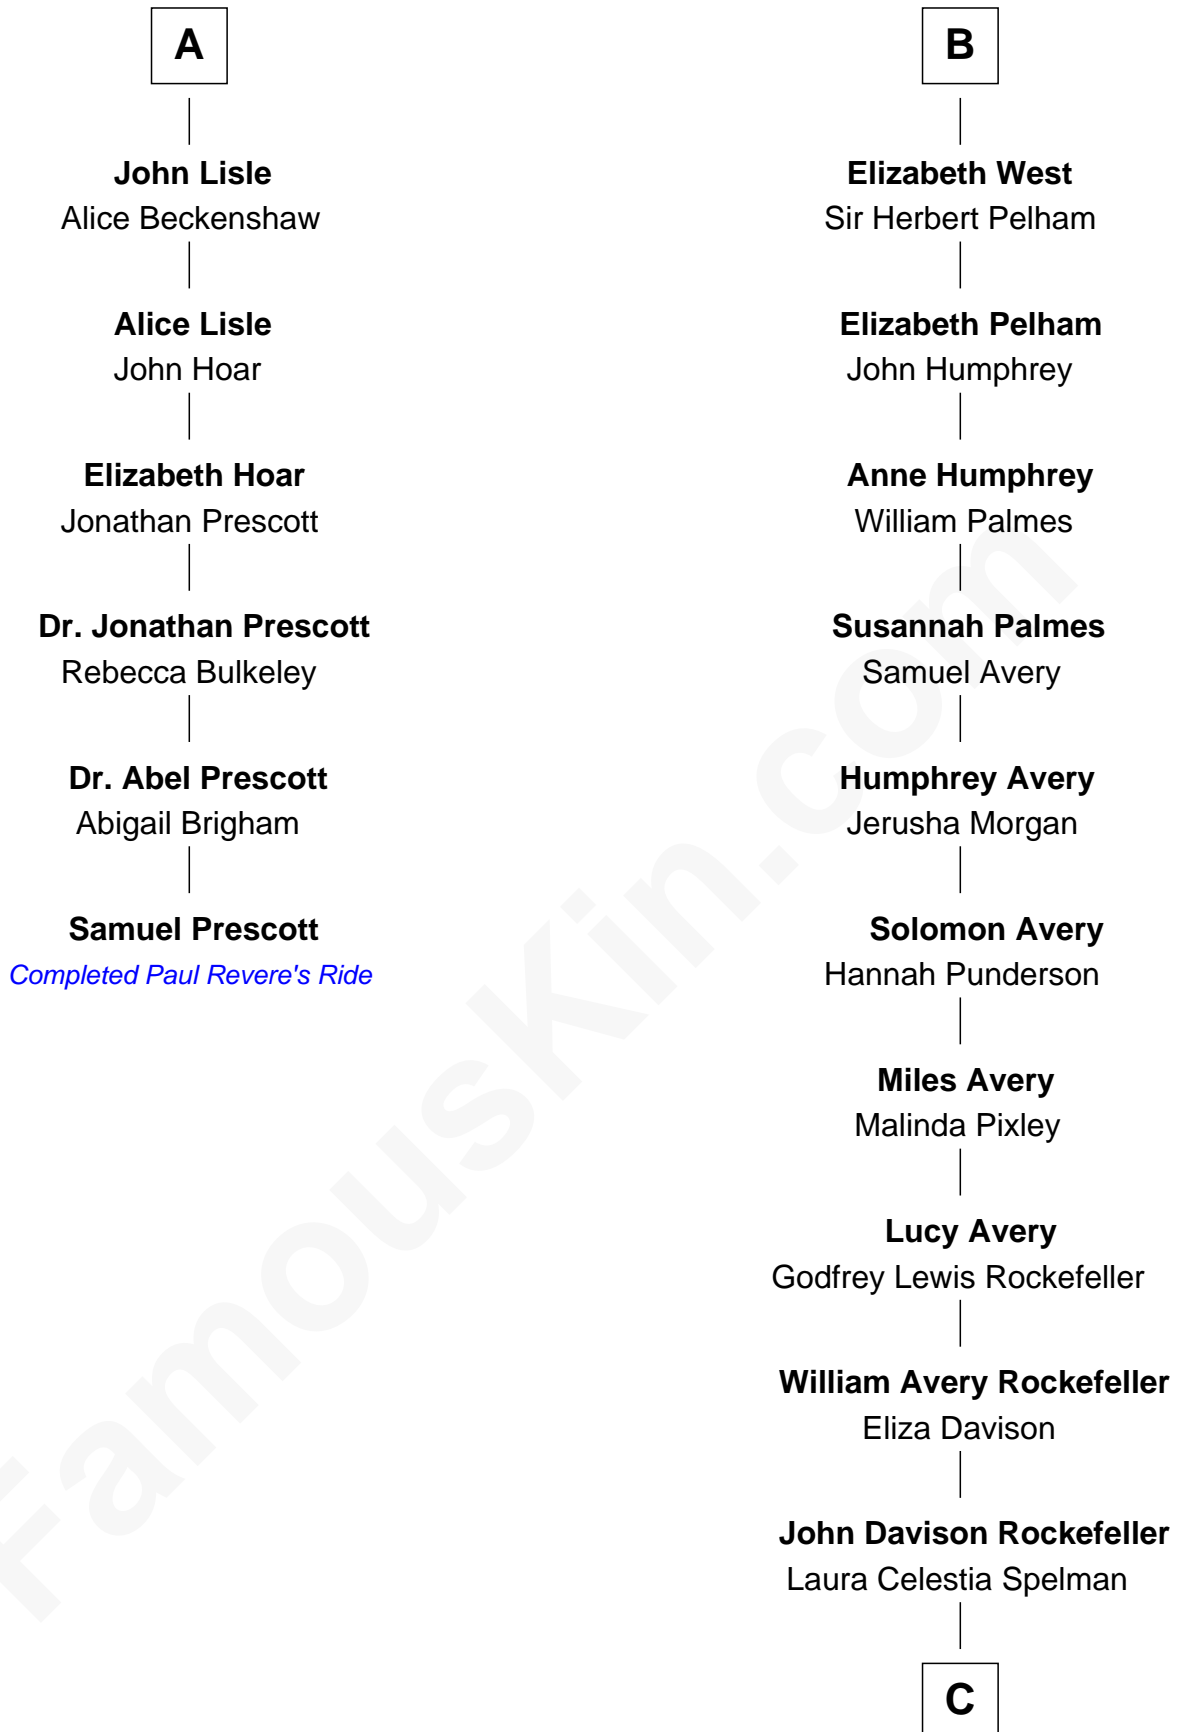

FamousKin.com

Relationship Chart of

Samuel Prescott

Completed Paul Revere's Midnight Ride

12th cousin 6 times removed of

Nelson Rockefeller

41st U.S. Vice-President

Katherine Pabenham

Richard Berkeley
Elizabeth Conningsby

Elizabeth Tilney
Sir Thomas Howard

Sir John Berkeley
Isabel Dennis

Elizabeth Howard
Thomas Boleyn

Sir Richard Berkeley
Elizabeth Jermy

Mary Boleyn
Sir William Carey

Mary Berkeley
Sir John Hungerford

Catherine Carey
Sir Francis Knollys

Bridget Hungerford
Sir William Lisle

Anne Knollys
Sir Thomas West

A

B

C

John Davison Rockefeller

Abby Greene Aldrich