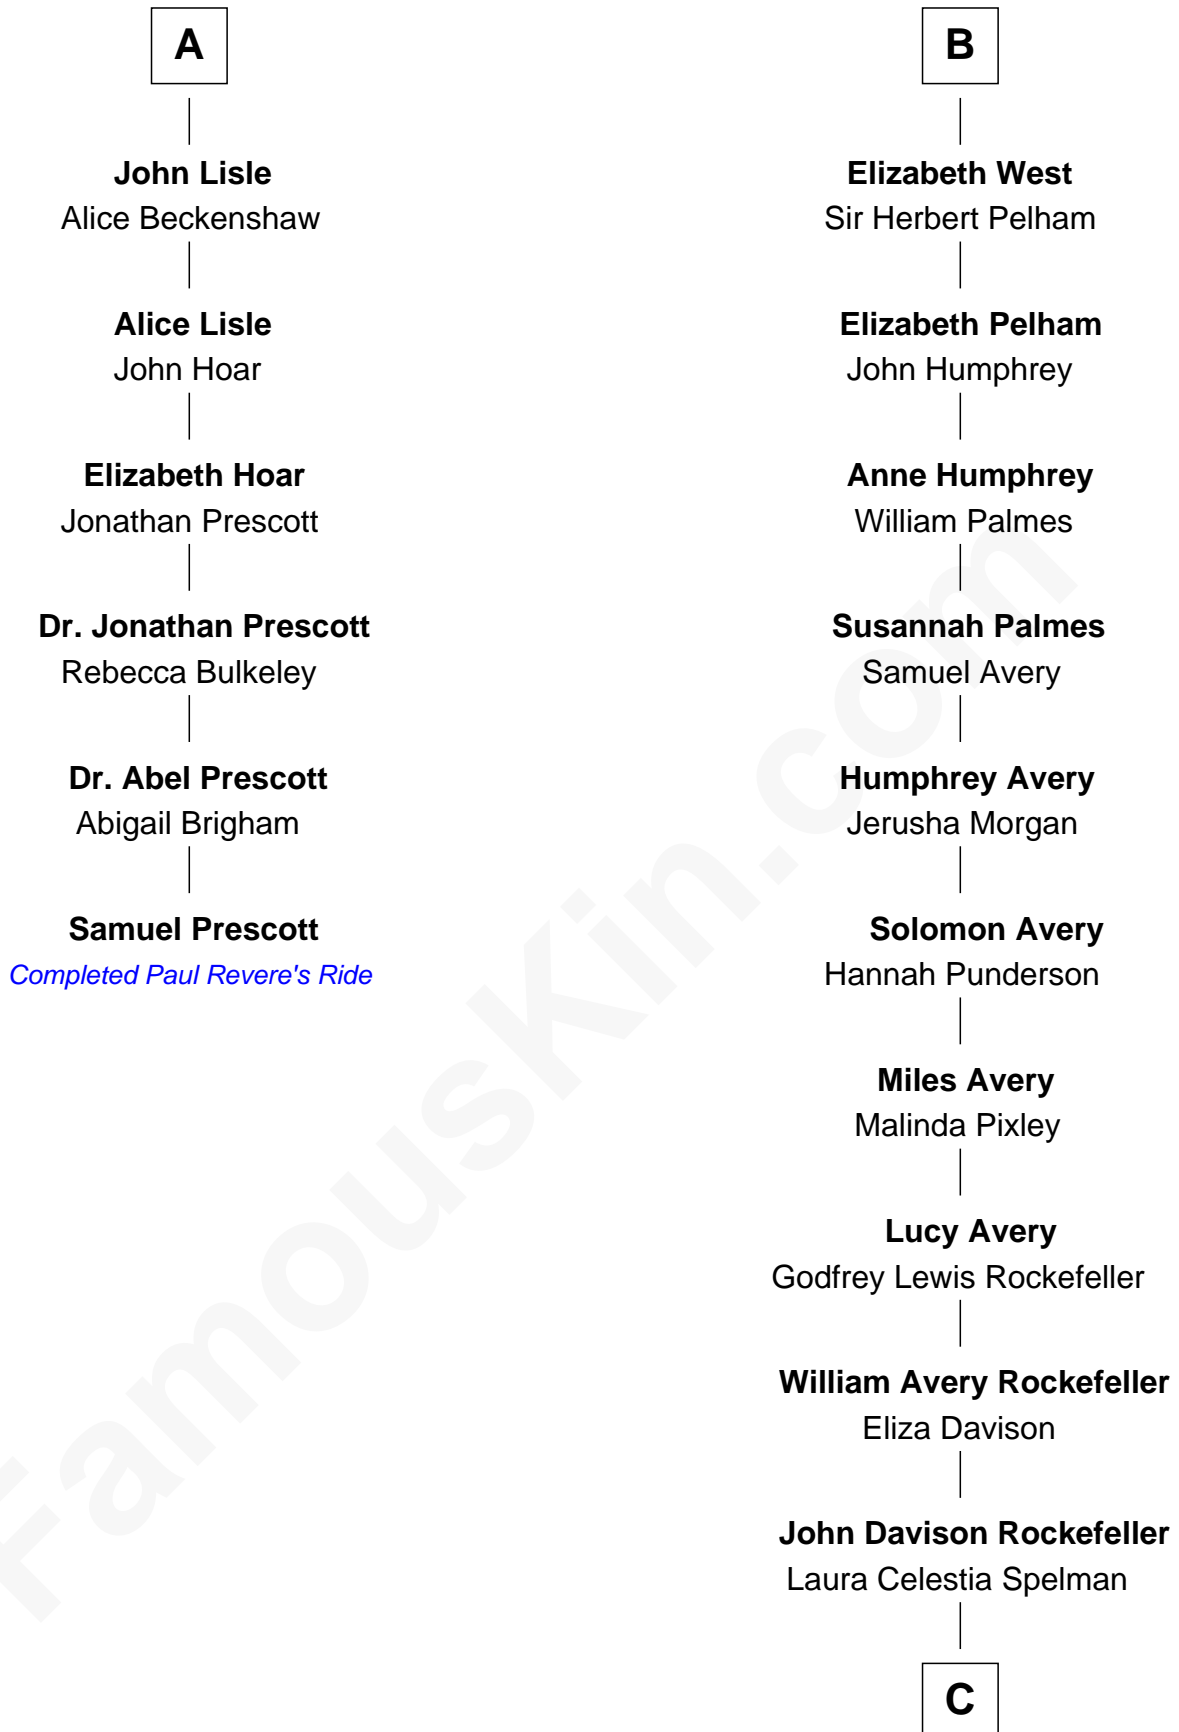

### Samuel Prescott

*Completed Paul Revere's Midnight Ride*

12th cousin 6 times removed of

**Nelson Rockefeller**

*41st U.S. Vice-President*

**Sir Thomas Mowbray**

Elizabeth Fitzalan

**Isabel Mowbray**  
Sir James Berkeley

**Maurice Berkeley**  
Isabel Mead

**Anne Berkeley**  
Sir William Dennis

**Isabel Dennis**  
Sir John Berkeley

**Sir Richard Berkeley**  
Elizabeth Jermy

**Mary Berkeley**  
Sir John Hungerford

**Bridget Hungerford**  
Sir William Lisle

**A**

**Margaret Mowbray**  
Sir Robert Howard

**Sir John Howard**  
Katherine Moleyns

**Sir Thomas Howard**  
Elizabeth Tilney

**Elizabeth Howard**  
Thomas Boleyn

**Mary Boleyn**  
Sir William Carey

**Catherine Carey**  
Sir Francis Knollys

**Anne Knollys**  
Sir Thomas West

**B**

**C**

**John Davison Rockefeller**

Abby Greene Aldrich

**Nelson Rockefeller**

*41st U.S. Vice-President*

FamousKin.com