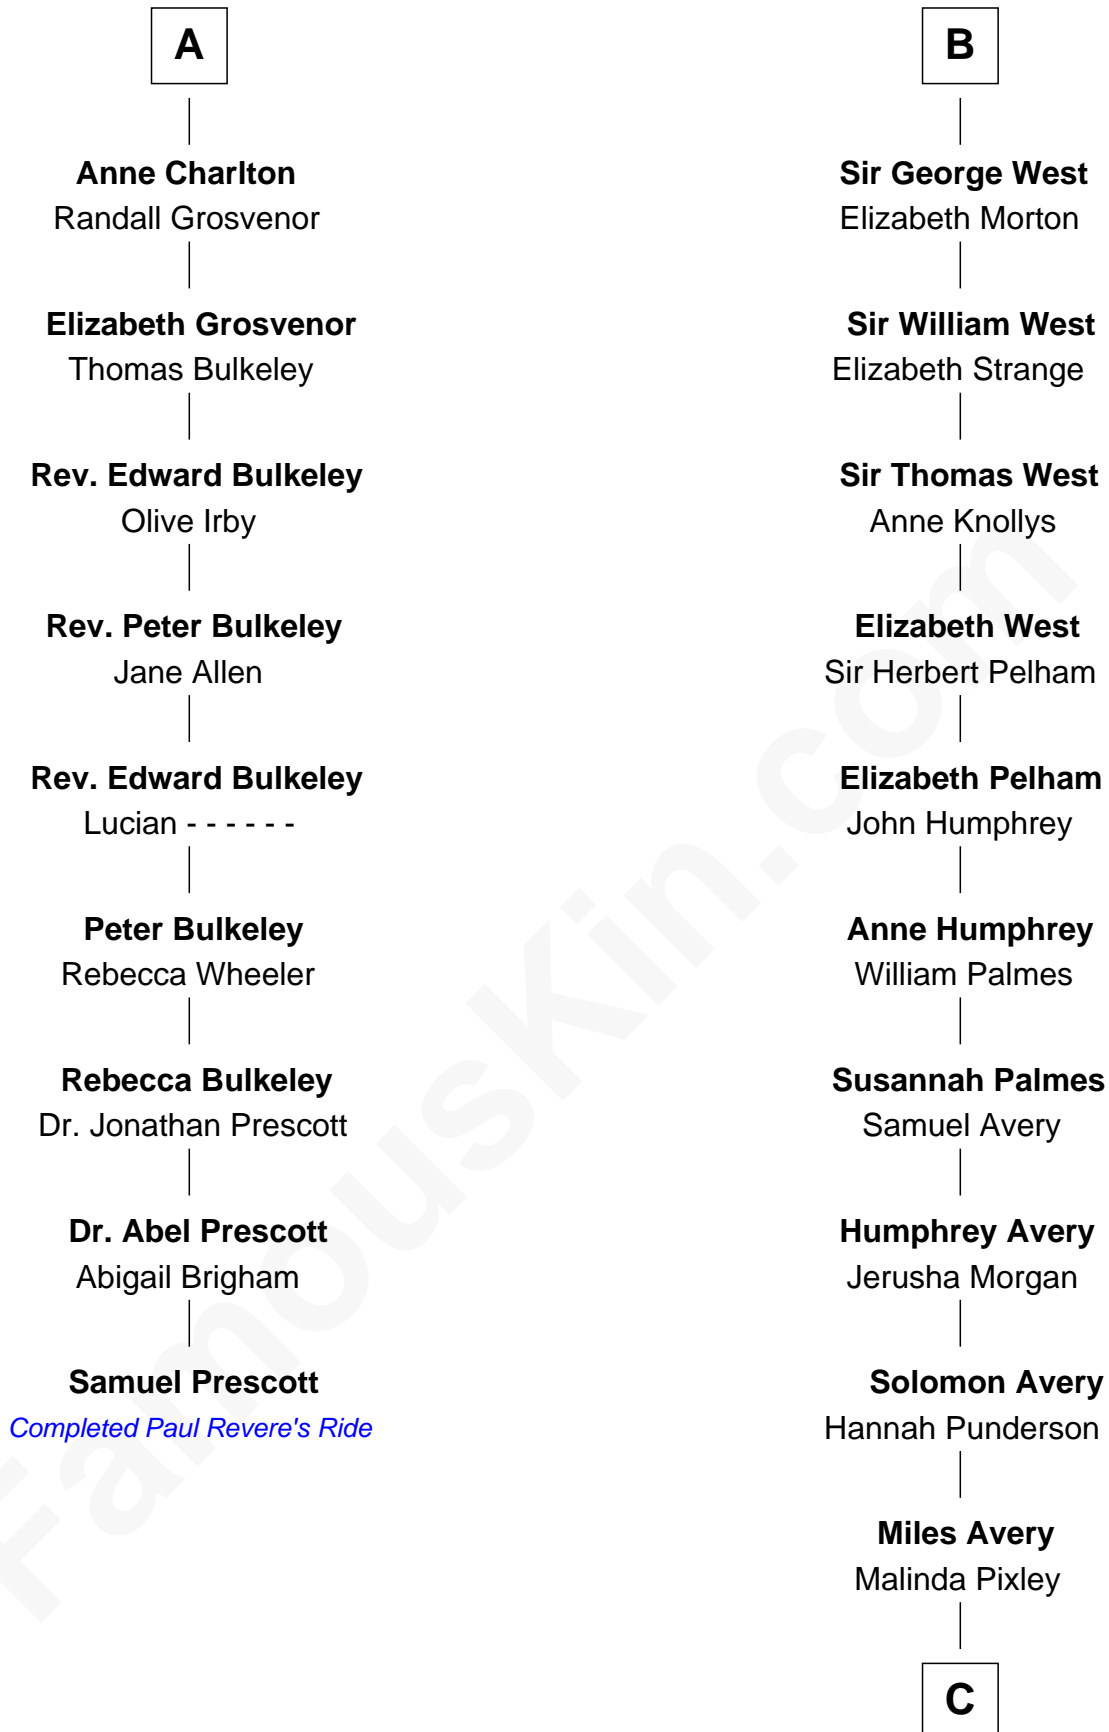

## Relationship Chart of

### Samuel Prescott

*Completed Paul Revere's Midnight Ride*

15th cousin 6 times removed of

**Nelson Rockefeller**

*41st U.S. Vice-President*

**Sir Alan la Zouche**

Eleanor de Segrave

**C**

—  
**Lucy Avery**

Godfrey Lewis Rockefeller

—  
**William Avery Rockefeller**

Eliza Davison

—  
**John Davison Rockefeller**

Laura Celestia Spelman

—  
**John Davison Rockefeller**

Abby Greene Aldrich

—  
**Nelson Rockefeller**

*41st U.S. Vice-President*