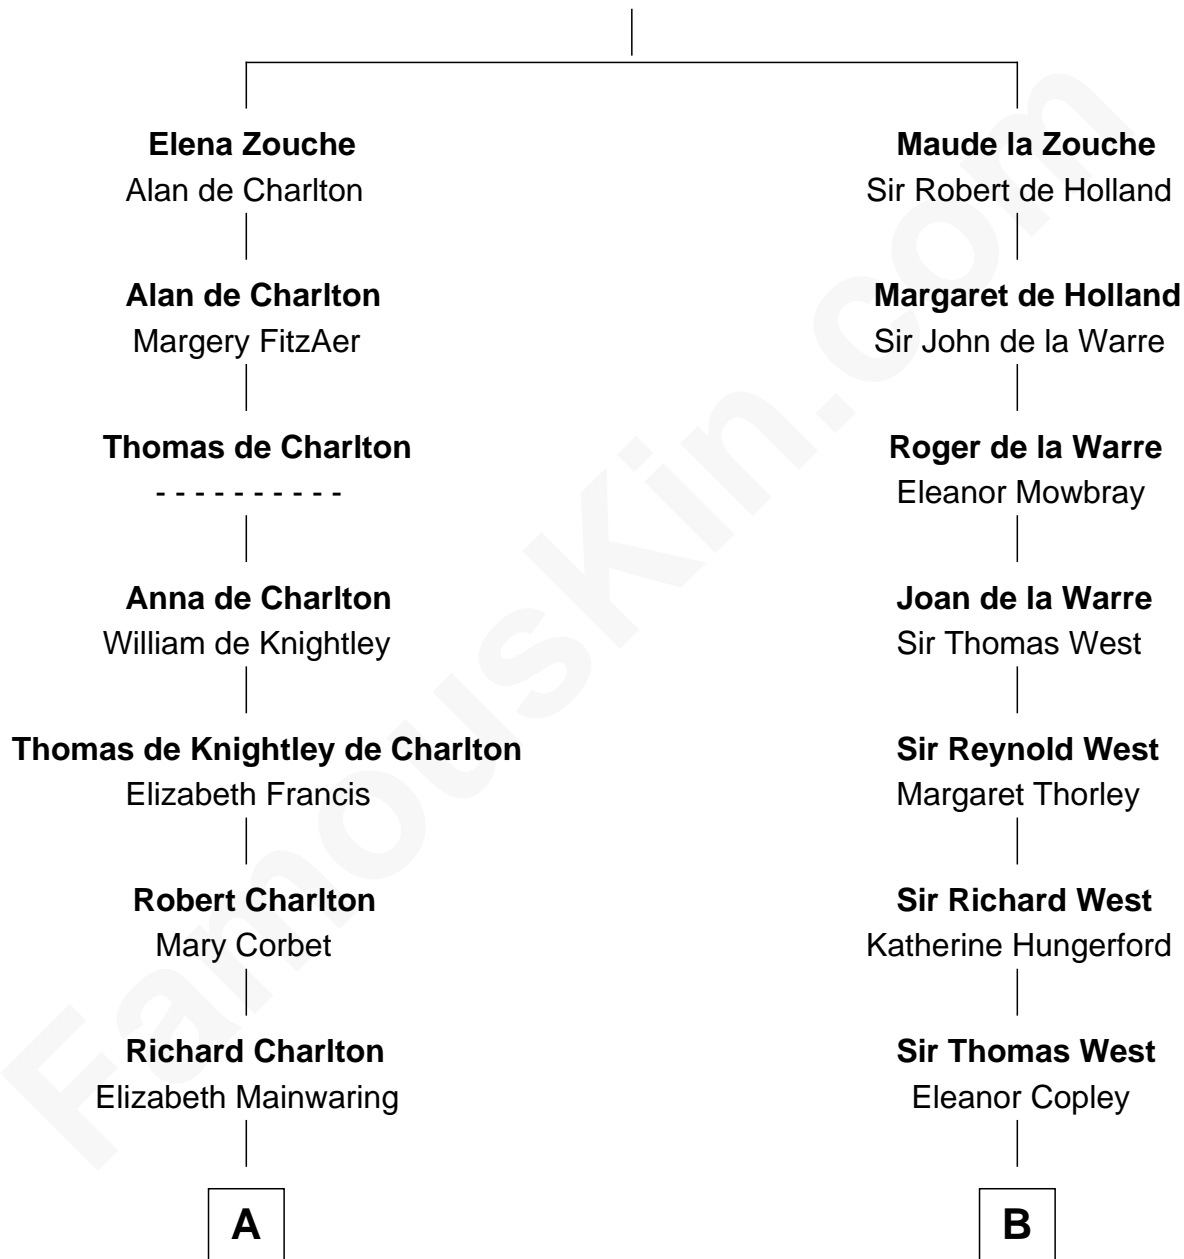

## Relationship Chart of

### Samuel Prescott

*Completed Paul Revere's Midnight Ride*

15th cousin 6 times removed of

**Nelson Rockefeller**

*41st U.S. Vice-President*

**Sir Alan la Zouche**

Eleanor de Segrave

**C**

—  
**Lucy Avery**

Godfrey Lewis Rockefeller

—  
**William Avery Rockefeller**

Eliza Davison

—  
**John Davison Rockefeller**

Laura Celestia Spelman

—  
**John Davison Rockefeller**

Abby Greene Aldrich

—  
**Nelson Rockefeller**

*41st U.S. Vice-President*