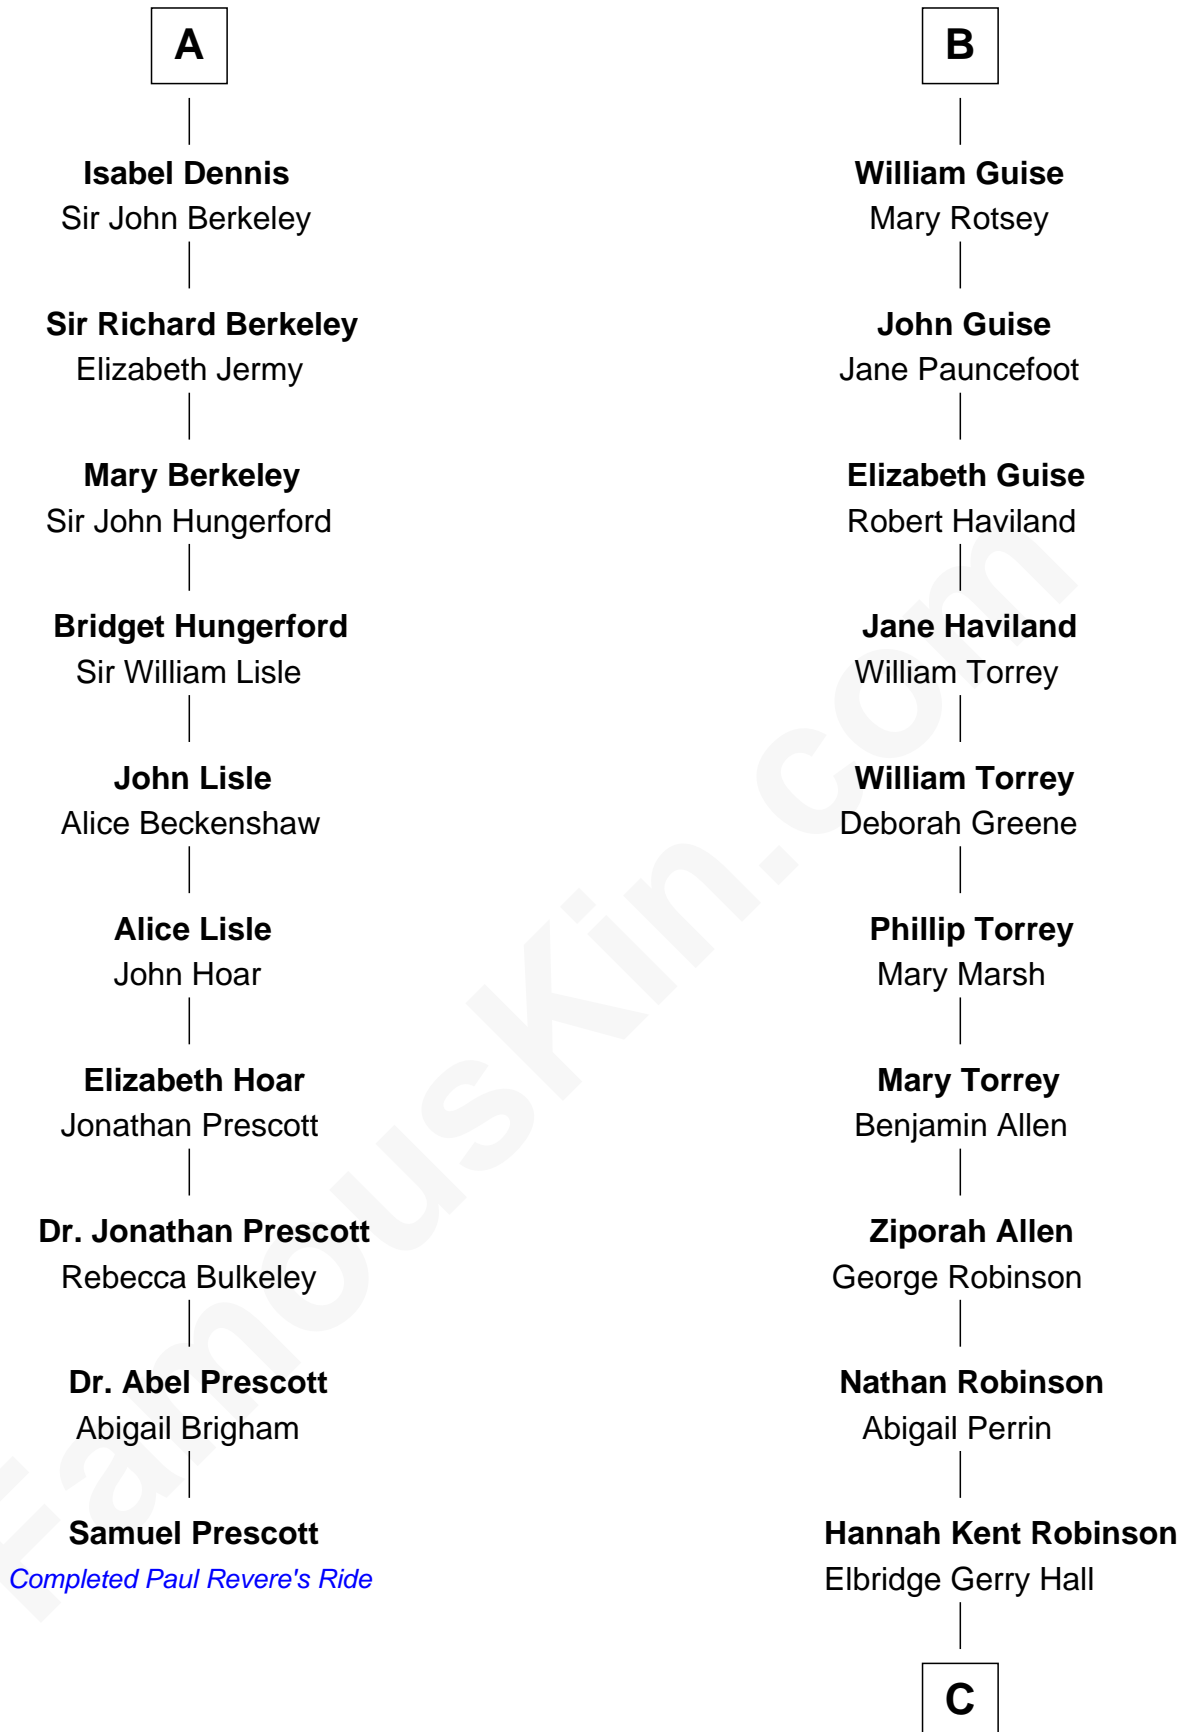

FamousKin.com

Relationship Chart of

Samuel Prescott

Completed Paul Revere's Midnight Ride

16th cousin 4 times removed of

Raquel Welch
Movie Actress

C

Justin Smith Hall
Sarah Mehitable Stanford

Emery Stanford Hall
Clara Louise Adams

Josephine Sarah Hall
Armando Carlos Tejada

Raquel Welch
aka Raquel Welch