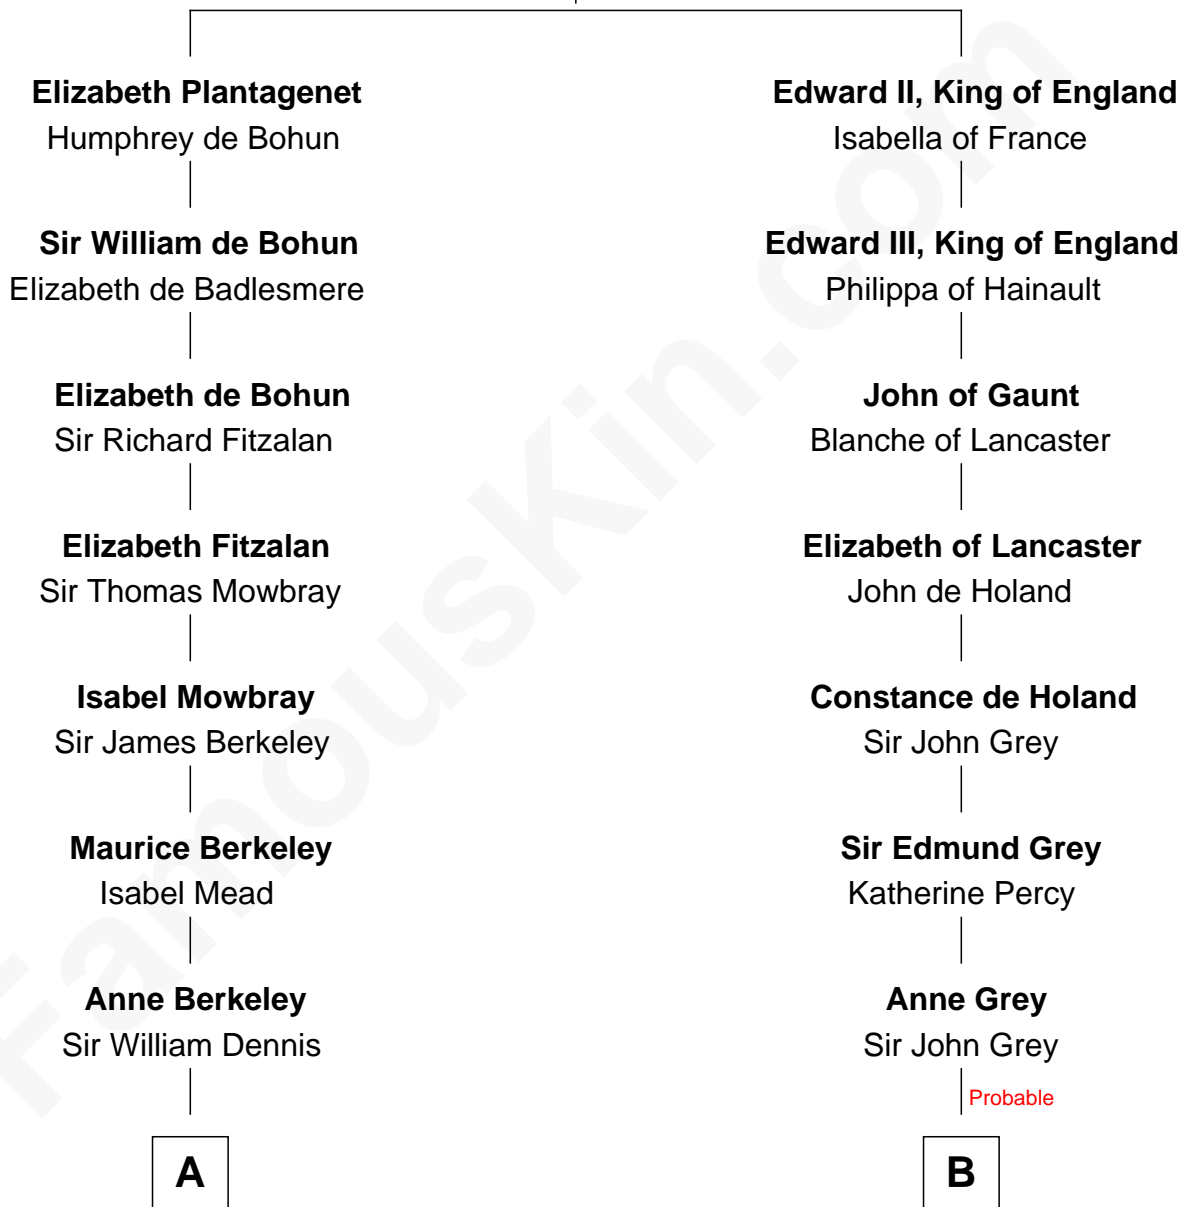

## Relationship Chart of

### Samuel Prescott

Completed Paul Revere's Midnight Ride

16th cousin 5 times removed of

**Raquel Welch**  
Movie Actress

**Eleanor of Castile**  
Edward I, King of England

C

**Hannah Kent Robinson**

Elbridge Gerry Hall

**Justin Smith Hall**

Sarah Mehitable Stanford

**Emery Stanford Hall**

Clara Louise Adams

**Josephine Sarah Hall**

Armando Carlos Tejada

**Raquel Welch**

*aka Raquel Welch*