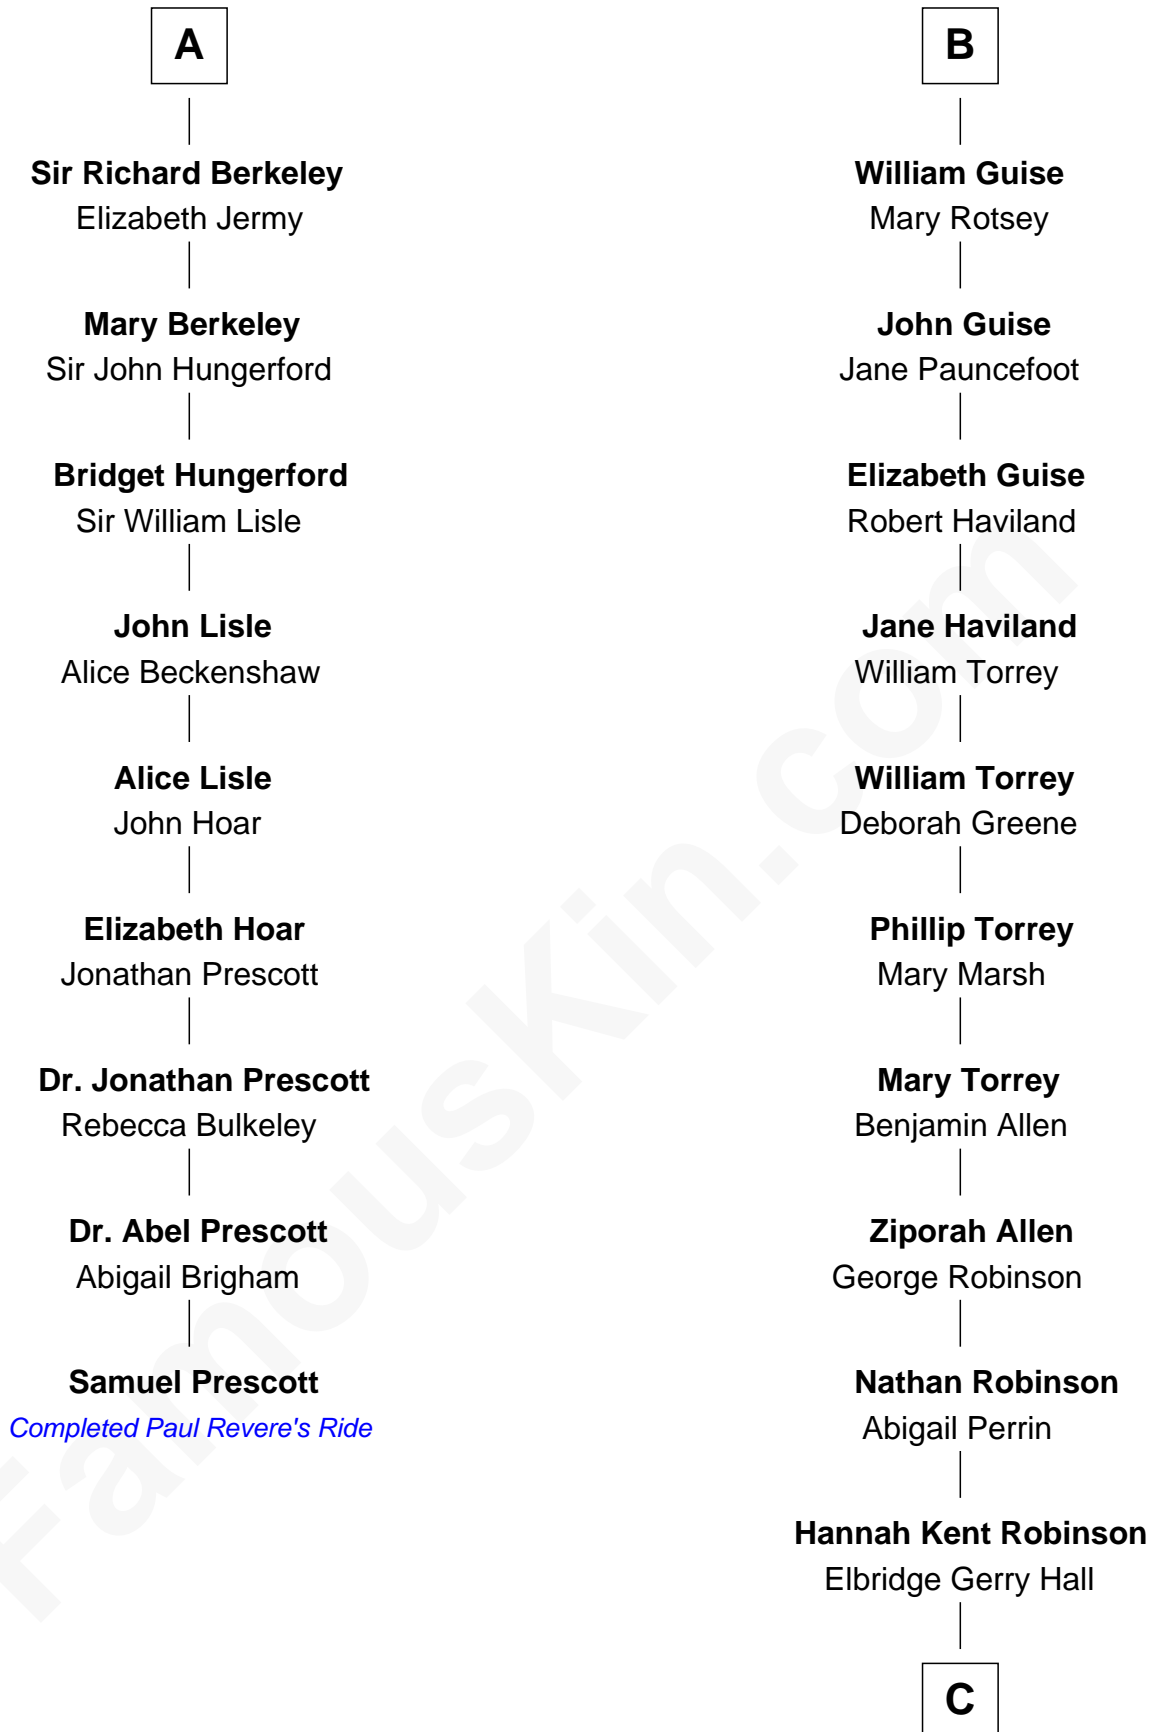

## Relationship Chart of

### Samuel Prescott

*Completed Paul Revere's Midnight Ride*

15th cousin 5 times removed of

**Raquel Welch**  
*Movie Actress*

**Henry Plantagenet**  
Maud de Chaworth

C

**Justin Smith Hall**  
Sarah Mehitable Stanford

**Emery Stanford Hall**  
Clara Louise Adams

**Josephine Sarah Hall**  
Armando Carlos Tejada

**Raquel Welch**  
*aka Raquel Welch*