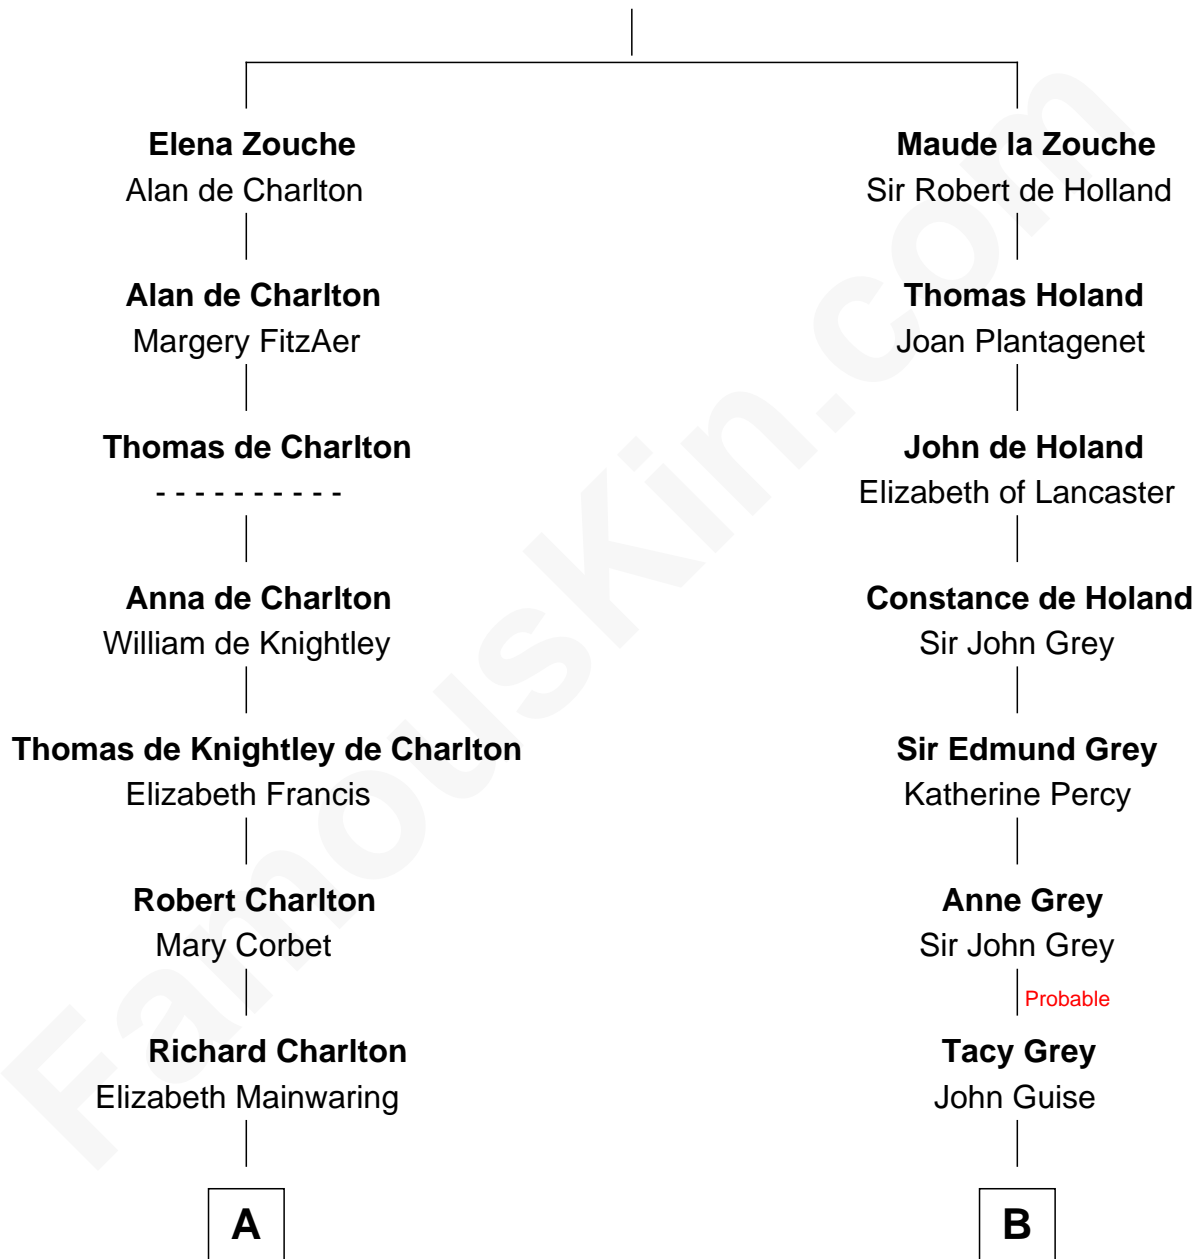

FamousKin.com

Relationship Chart of

Samuel Prescott

Completed Paul Revere's Midnight Ride

15th cousin 5 times removed of

Raquel Welch
Movie Actress

Sir Alan la Zouche
Eleanor de Segrave

C

Justin Smith Hall
Sarah Mehitable Stanford

Emery Stanford Hall
Clara Louise Adams

Josephine Sarah Hall
Armando Carlos Tejada

Raquel Welch
aka Raquel Welch