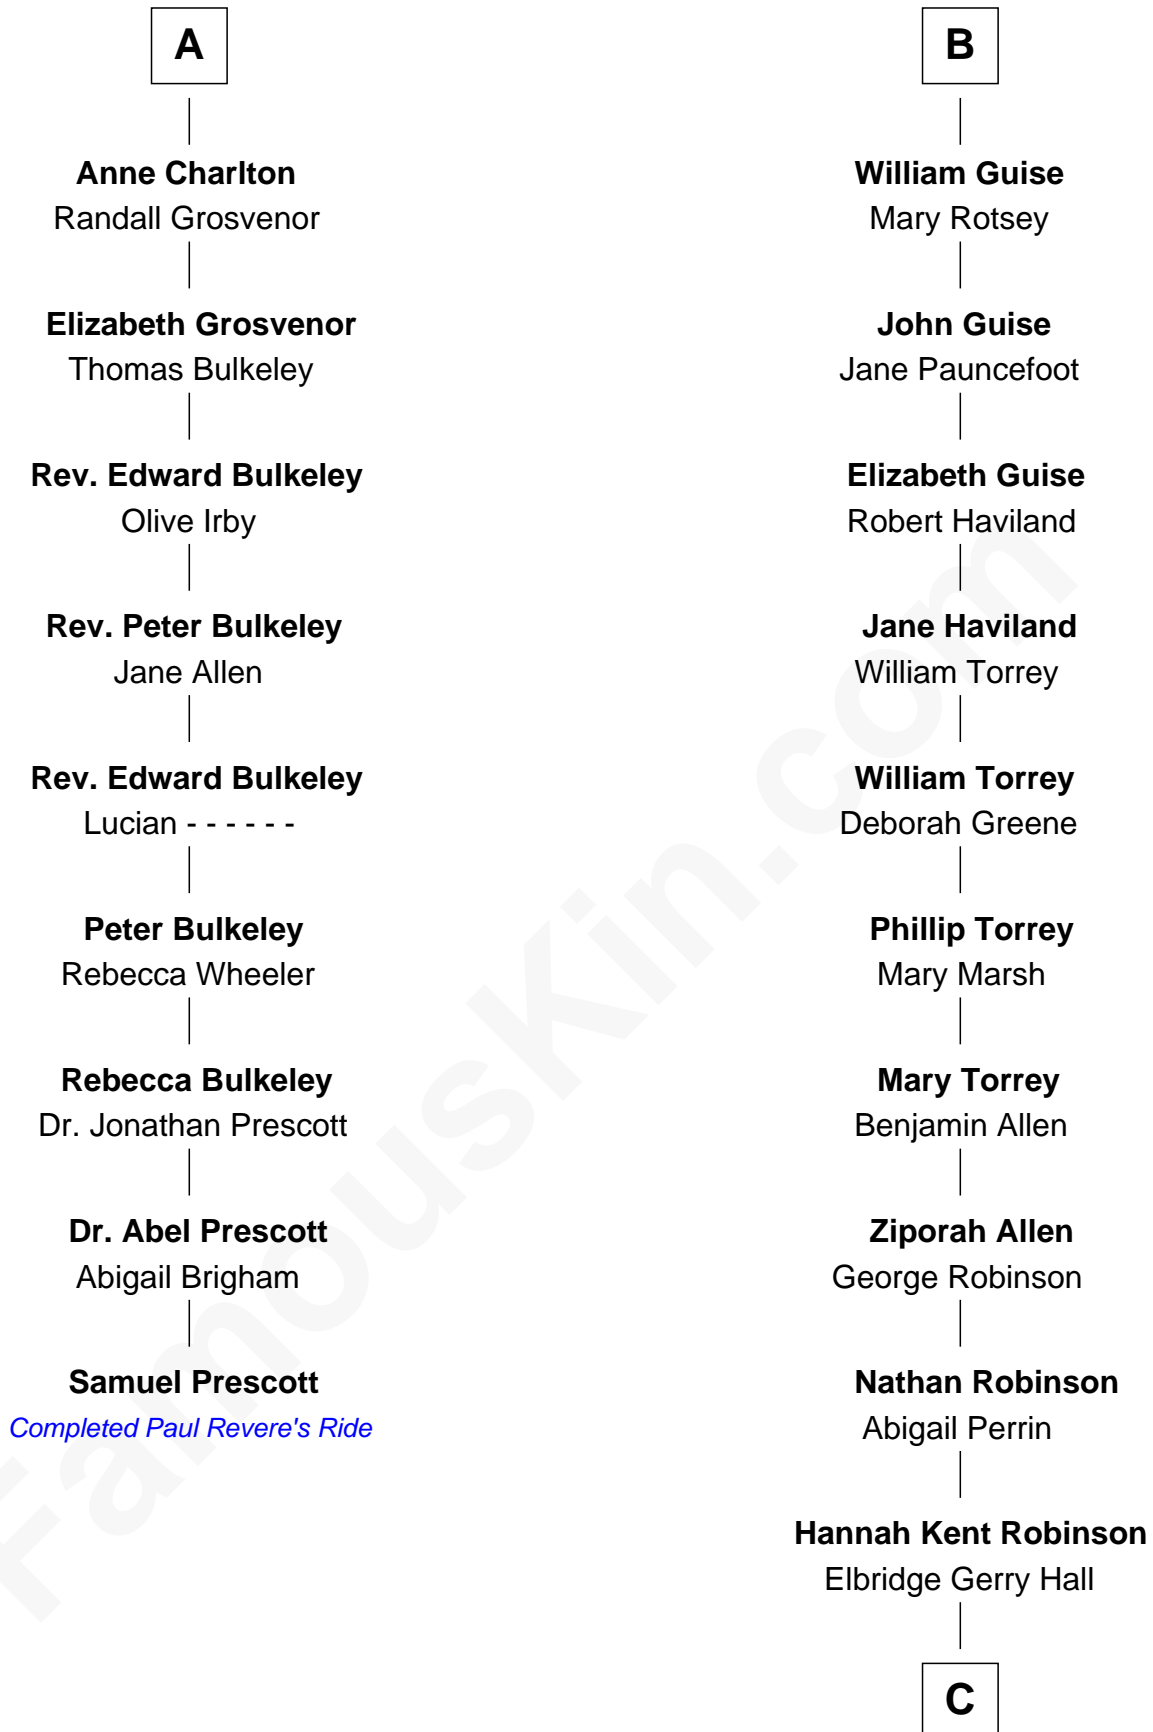

FamousKin.com

Relationship Chart of

Samuel Prescott

Completed Paul Revere's Midnight Ride

15th cousin 5 times removed of

Raquel Welch
Movie Actress

Sir Alan la Zouche
Eleanor de Segrave

C

Justin Smith Hall
Sarah Mehitable Stanford

Emery Stanford Hall
Clara Louise Adams

Josephine Sarah Hall
Armando Carlos Tejada

Raquel Welch
aka Raquel Welch