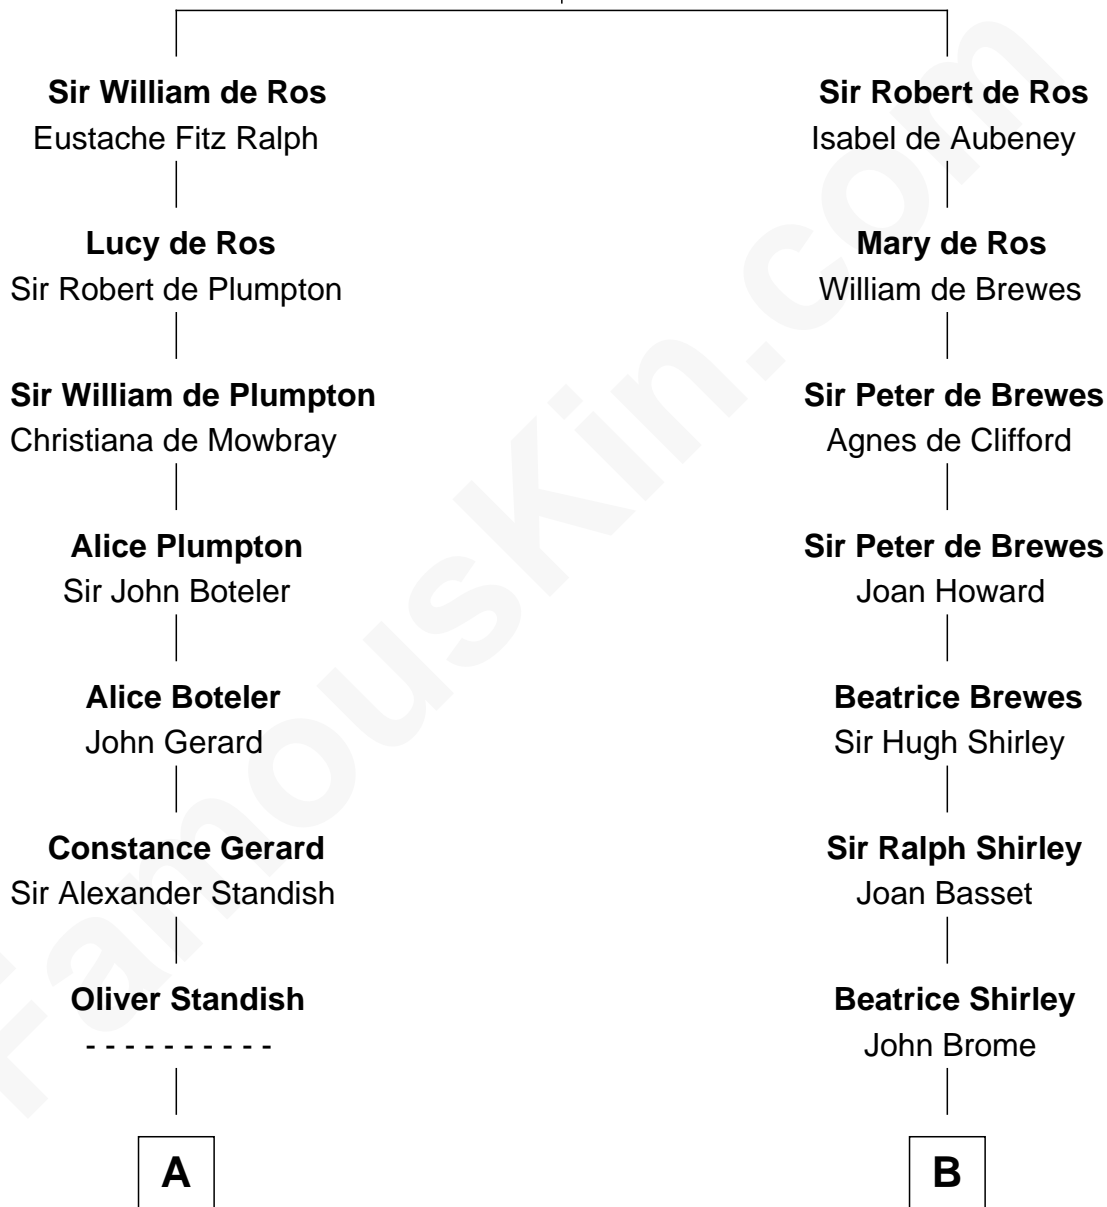

FamousKin.com

Relationship Chart of

Samuel Prescott

Completed Paul Revere's Midnight Ride

16th cousin 4 times removed of

Helen (Herron) Taft

First Lady of President William H. Taft

Sir William de Ros

Lucy FitzPiers

C

Charity Welles
Rev. Isaac Clinton

Maria Clinton
Ela Collins

Harriet Anne Collins
John Williamson Herron

Helen (Herron) Taft
First Lady of William H. Taft