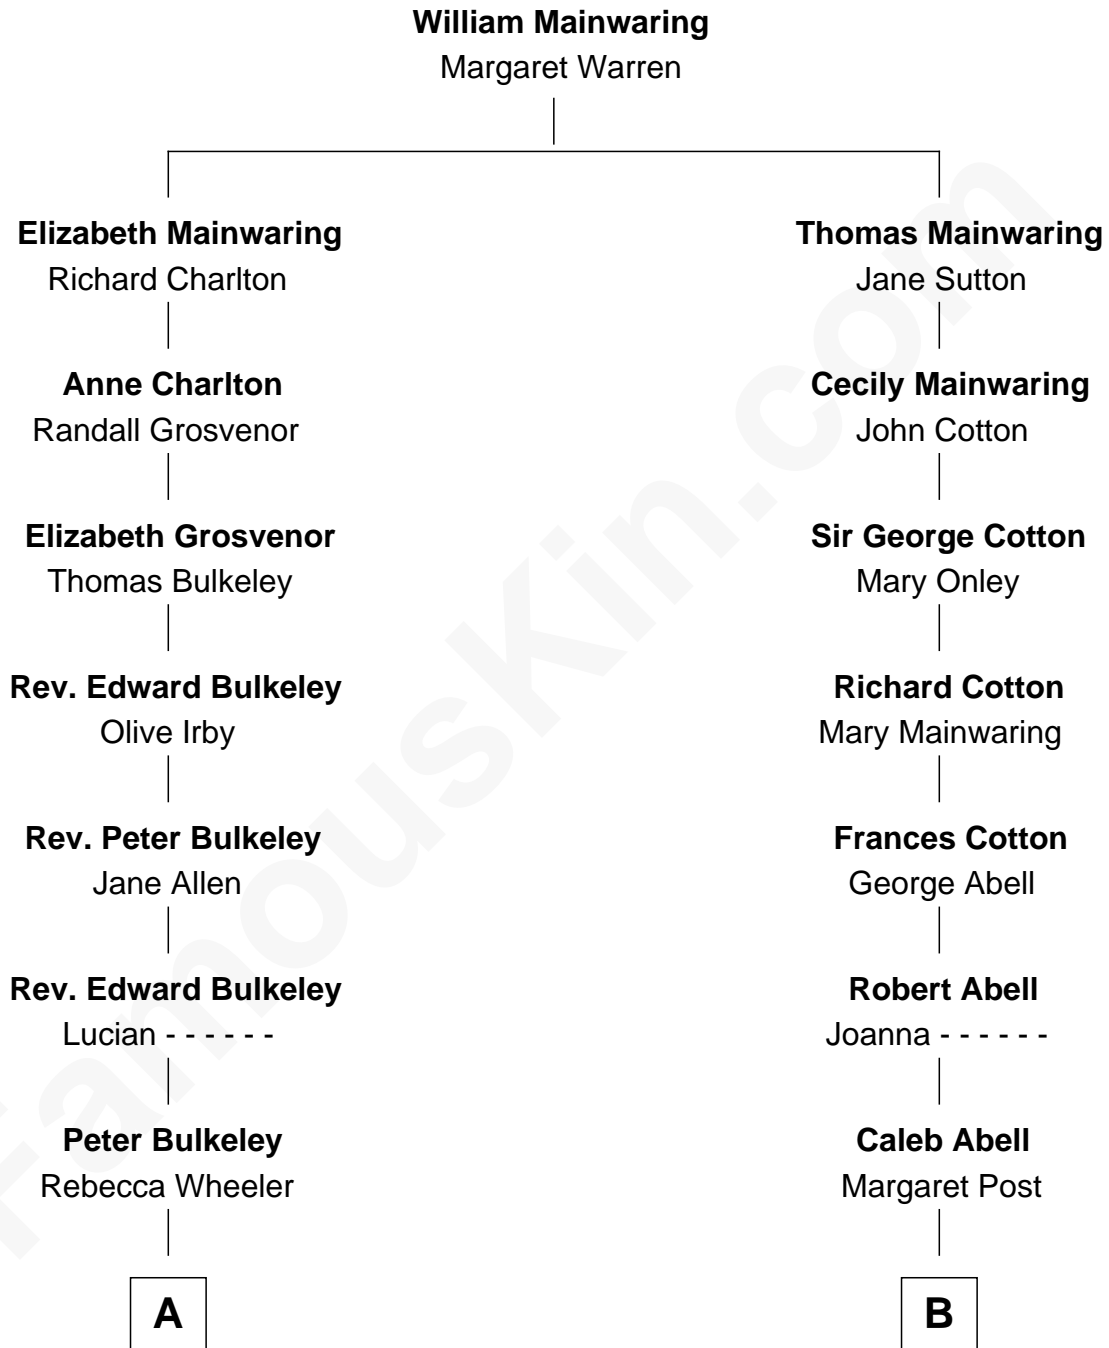

FamousKin.com

Relationship Chart of

Samuel Prescott

Completed Paul Revere's Midnight Ride

9th cousin 3 times removed of

Grover Cleveland

22nd and 24th U.S. President

A

Rebecca Bulkeley
Dr. Jonathan Prescott

Dr. Abel Prescott
Abigail Brigham

Samuel Prescott
Completed Paul Revere's Ride

B

Experience Abell
John Hyde

James Hyde
Sarah Marshall

Abiah Hyde
Aaron Cleveland

William Cleveland
Margaret Falley